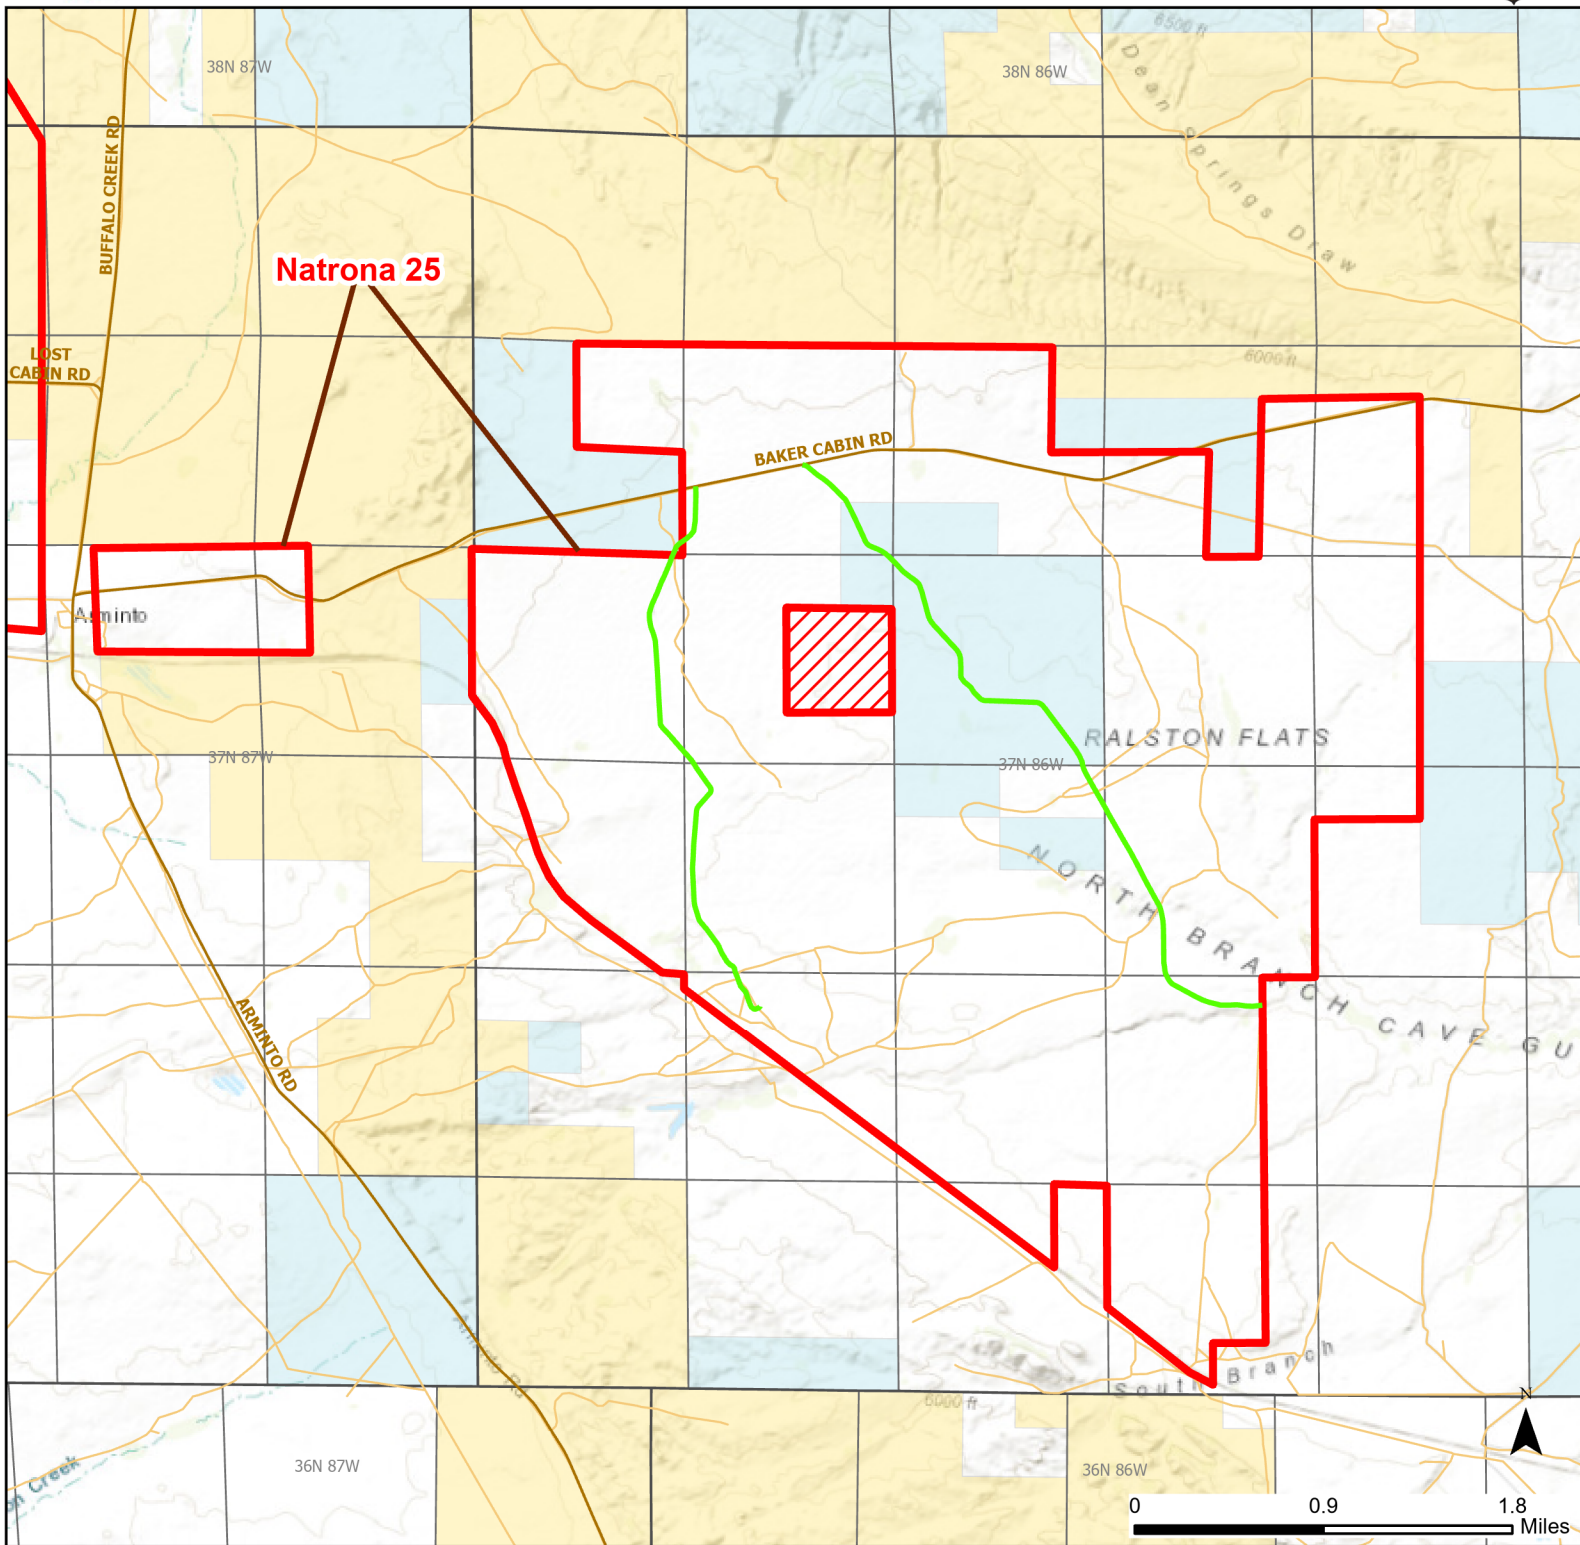

Natrona 25 Walk-in Hunting Area

Access Dates:
08/15 - 10/31
2023 Hunt Season

Parking	Closed Road	Boundary	Limited Range Weapons and Archery	State
Coupon Box	Roads	County Boundaries	Other	DOD
Road Closed	Open Road	Archery Only	CLOSED	BLM
Special Conditions Apply				Wyoming Game & Fish Dept.
				Forest Service
				Private

Species allowed to hunt: Antelope, Deer

Rules: Motorized vehicle access limited to designated roads only. Designated roads are marked with a white arrow.

This map is for visual use, assistance and general location only, does not represent a survey, and is not to be used for legal conveyance. Hunt Area boundaries are approximate, consult Game and Fish Hunting Regulations for descriptions and restrictions. Access to these private lands for any commercial activity must be gained by contacting the individual landowner(s) directly.