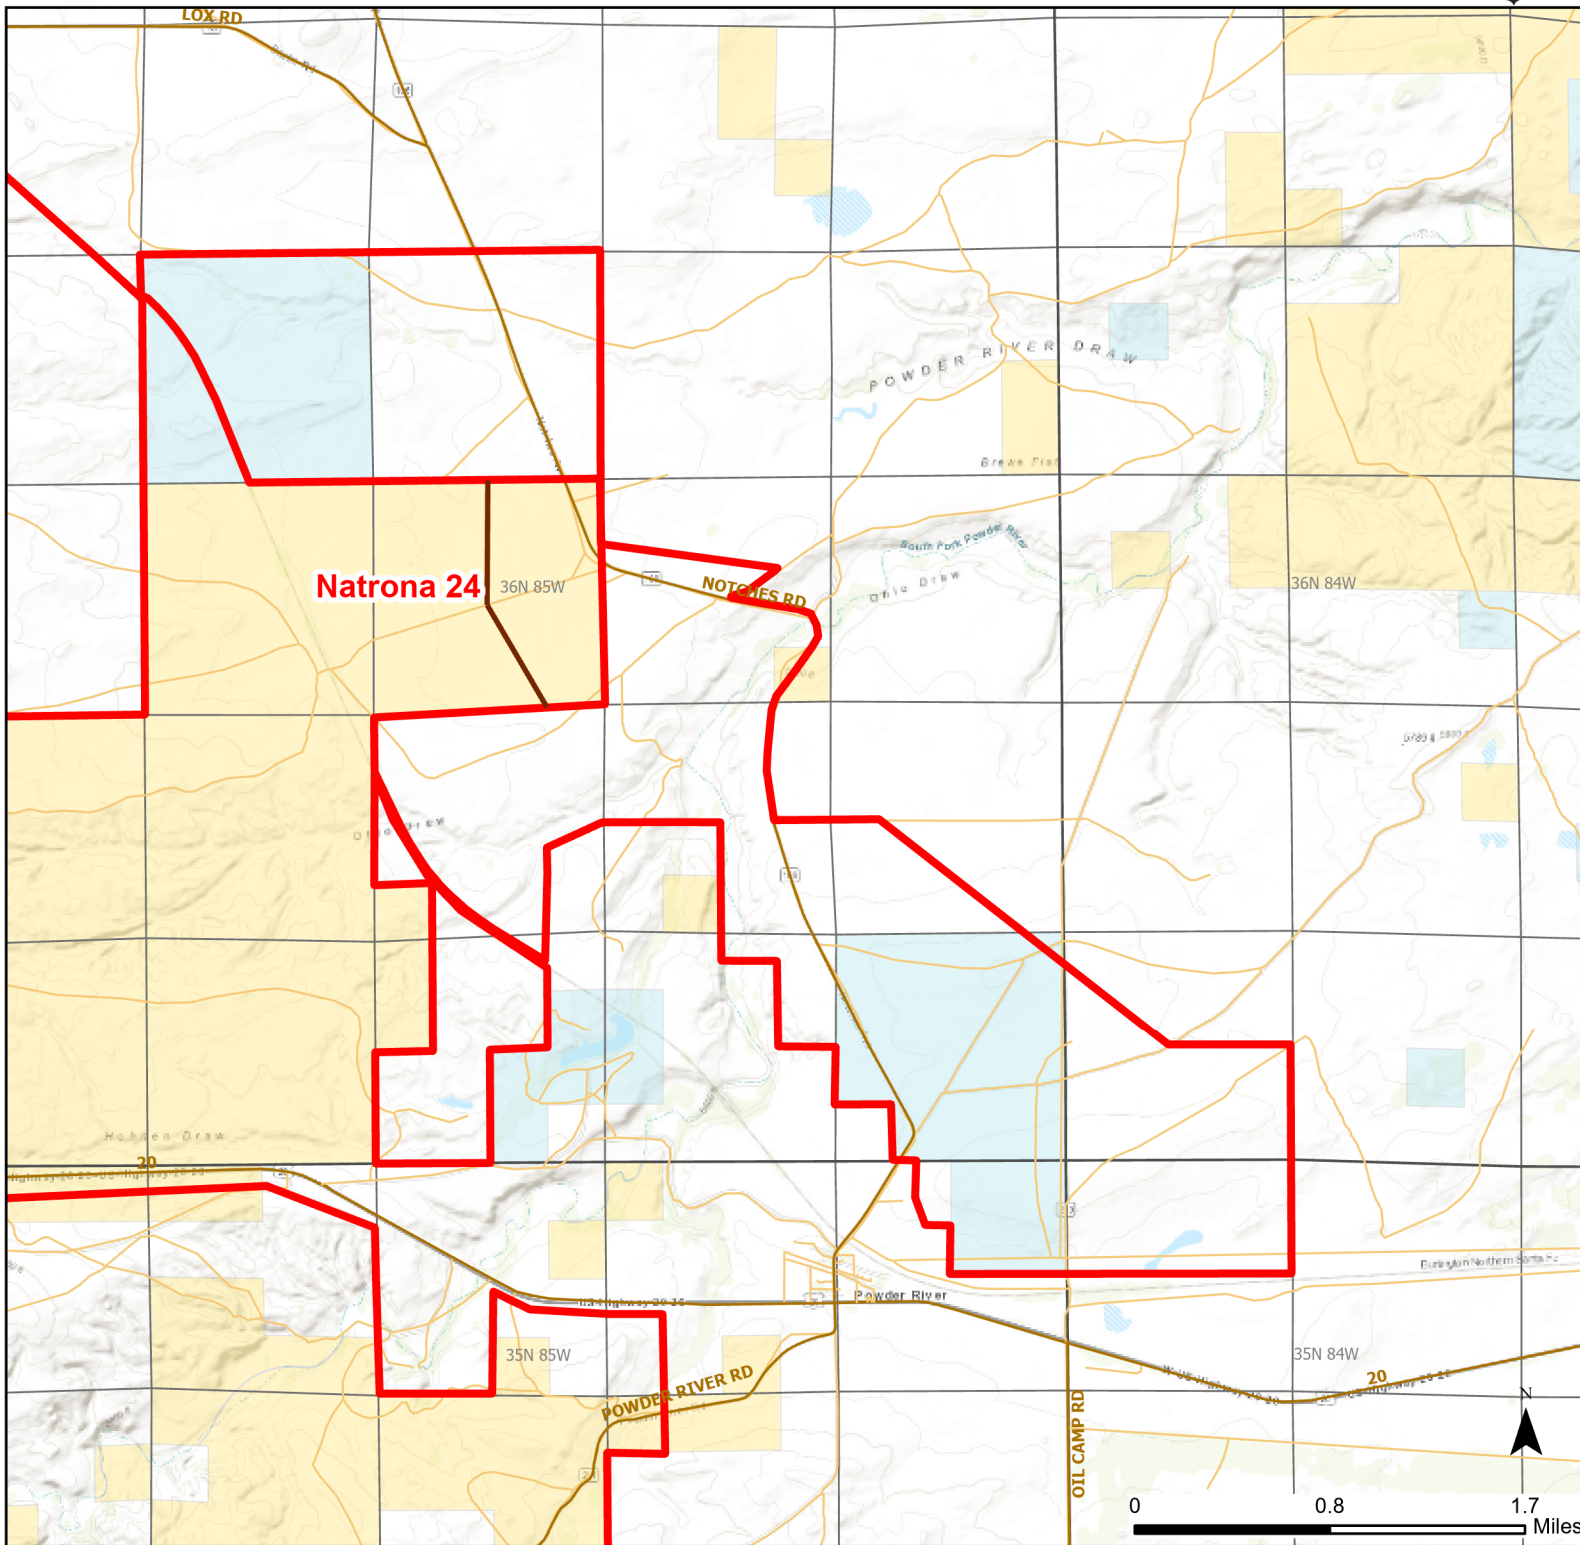

Natrona 24 Walk-in Hunting Area

Access Dates:
08/15 - 12/15
2023 Hunt Season

Parking	Closed Road	Boundary	Limited Range Weapons and Archery	State
Coupon Box	Roads	Archery Only	Other	DOD
Road Closed	County Boundaries	CLOSED		BLM
Open Road				Wyoming Game & Fish Dept.
Special Conditions Apply				Forest Service
				Private

Species allowed to hunt: Antelope, Deer, Elk

Rules: Foot traffic only on private property

This map is for visual use, assistance and general location only, does not represent a survey, and is not to be used for legal conveyance. Hunt Area boundaries are approximate, consult Game and Fish Hunting Regulations for descriptions and restrictions. Access to these private lands for any commercial activity must be gained by contacting the individual landowner(s) directly.