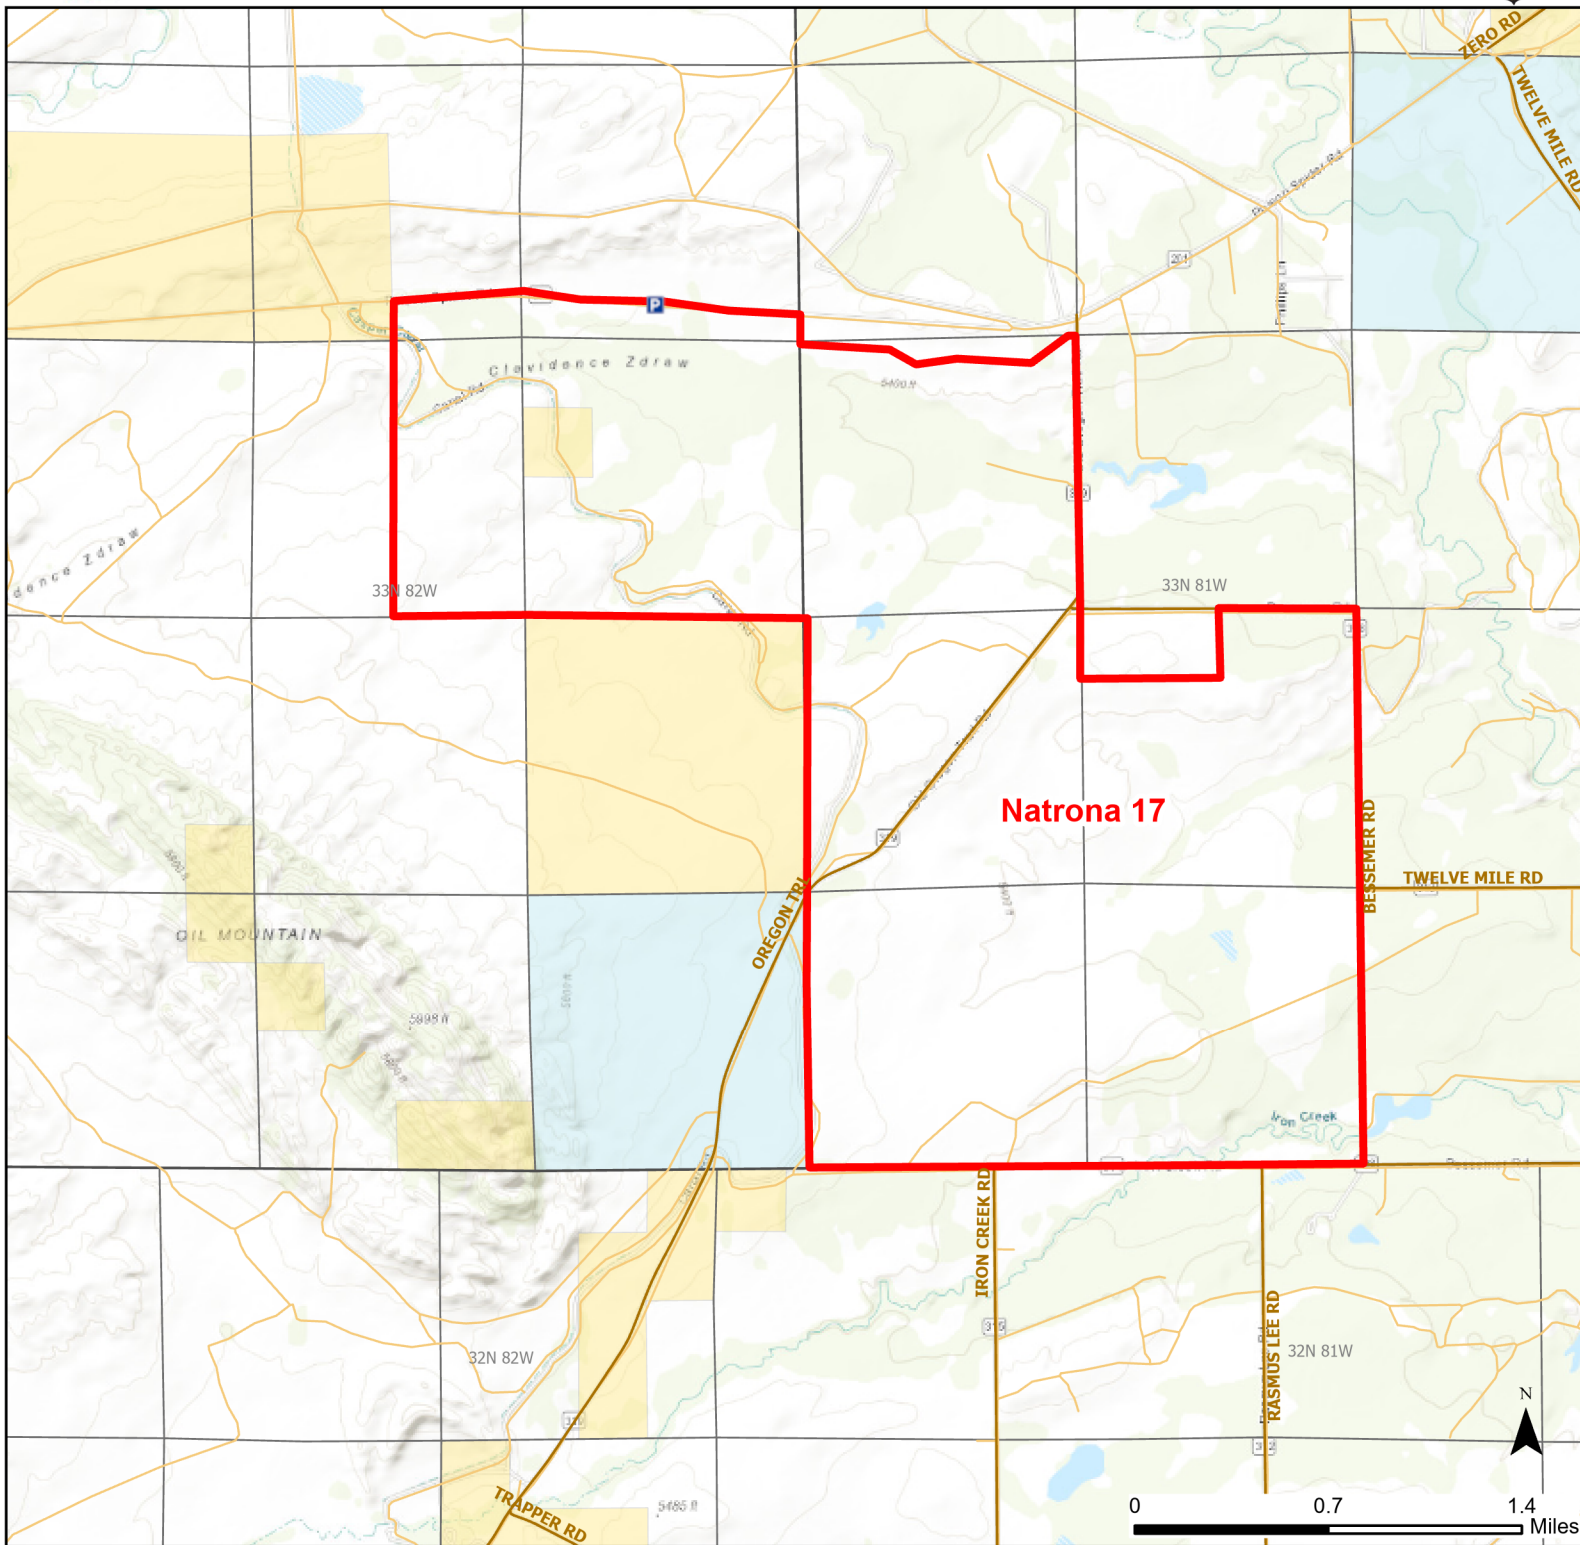

# Natrona 17 Walk-in Hunting Area

Access Dates:  
08/15 - 11/30  
2023 Hunt Season

Parking	Closed Road	Boundary	Limited Range Weapons and Archery	State
Coupon Box	Roads	Archery Only	Other	DOD
Road Closed	County Boundaries		CLOSED	BLM
Open Road				Wyoming Game & Fish Dept.
Special Conditions Apply				Forest Service
				Private

Species allowed to hunt: Antelope, Deer

Rules: Remove harvested antelope & deer from agricultural field before field dressing them, do not leave any animal parts in the agricultural field

This map is for visual use, assistance and general location only, does not represent a survey, and is not to be used for legal conveyance. Hunt Area boundaries are approximate, consult Game and Fish Hunting Regulations for descriptions and restrictions. Access to these private lands for any commercial activity must be gained by contacting the individual landowner(s) directly.