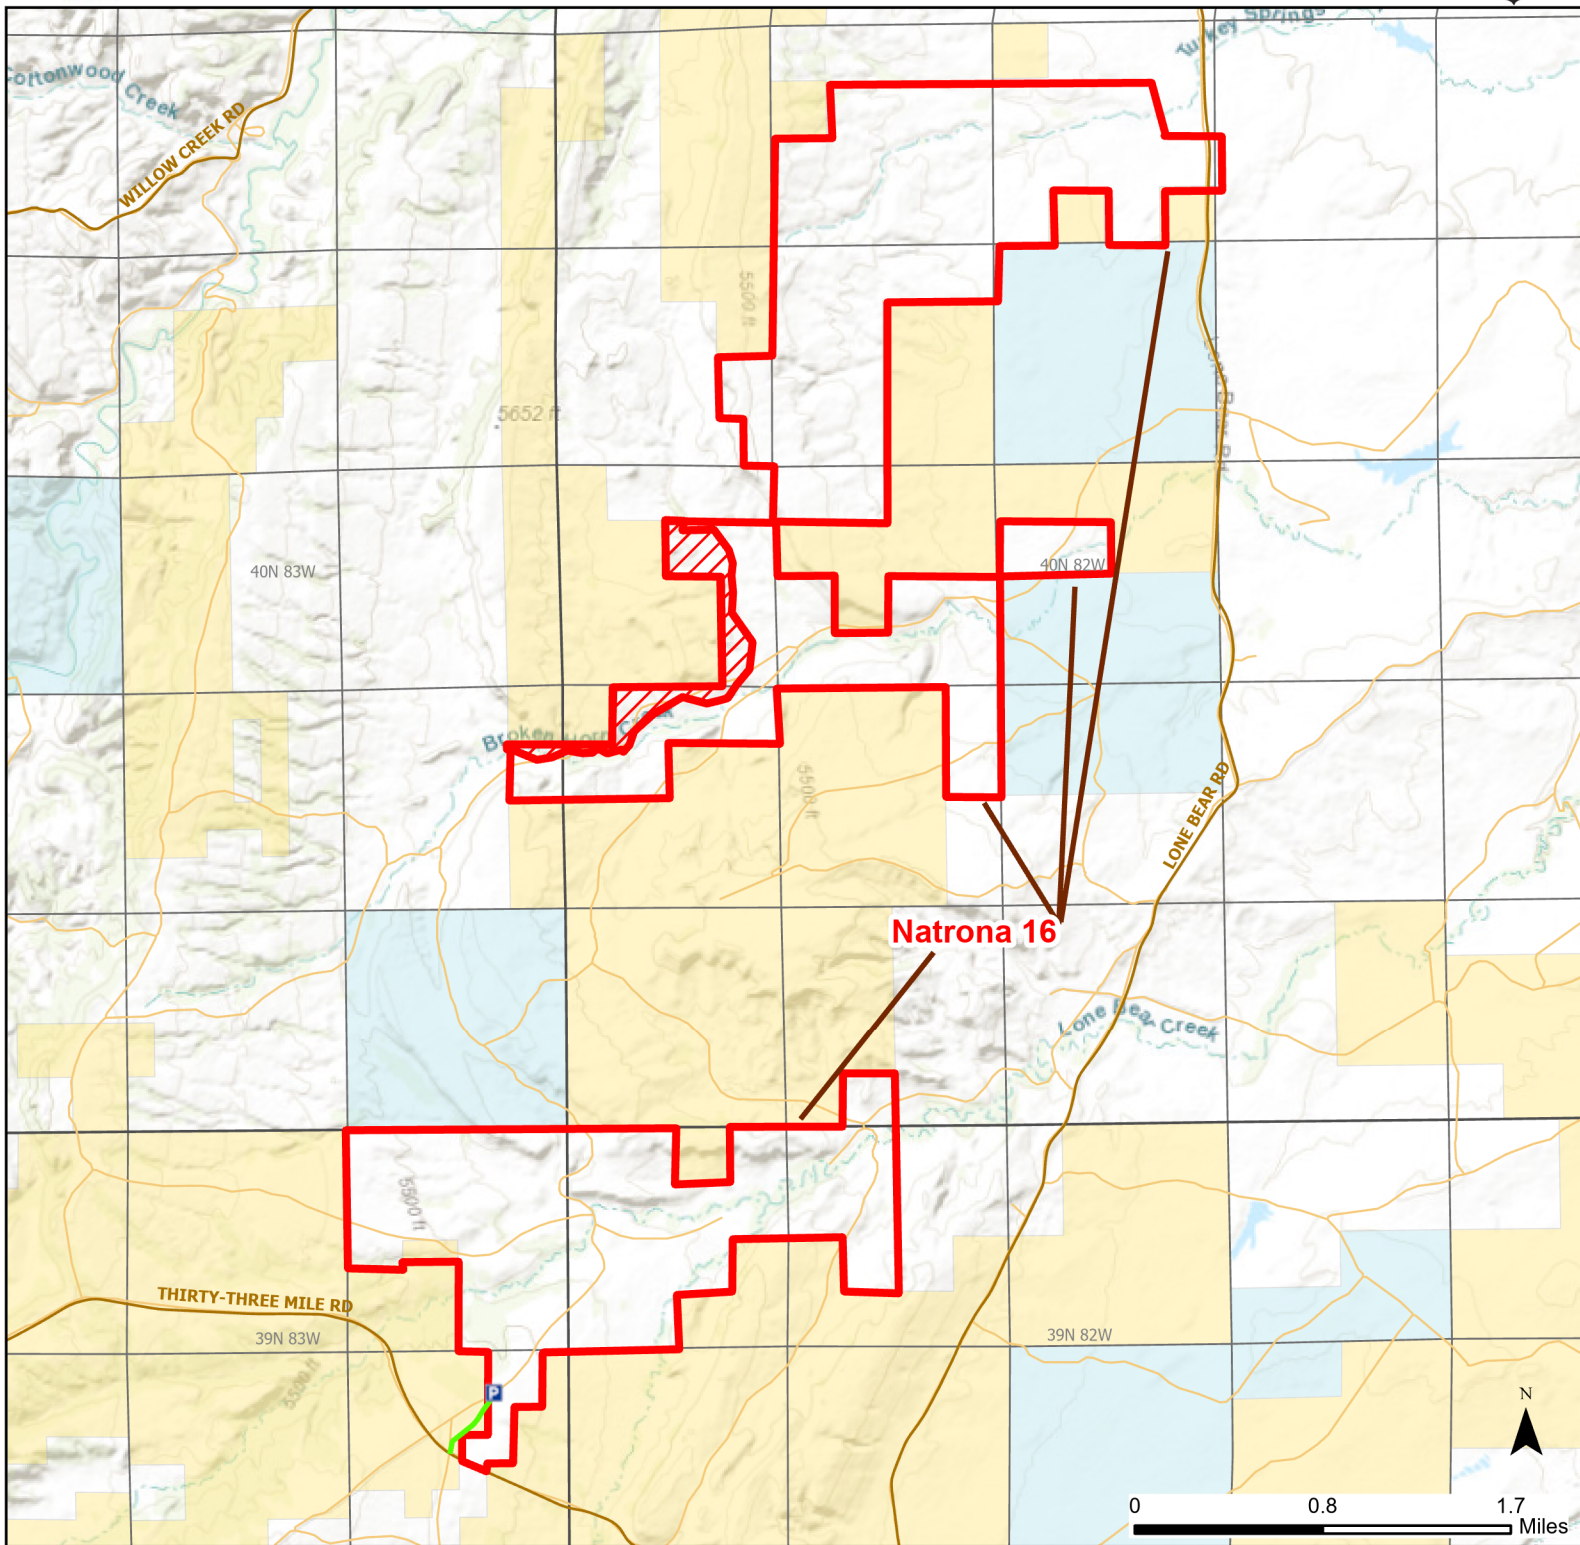

Natrona 16 Walk-in Hunting Area

Access Dates:
08/15 - 10/31
2023 Hunt Season

Parking	Closed Road	Boundary	Limited Range Weapons and Archery	State
Coupon Box	Roads	Archery Only	Other	DOD
Road Closed	County Boundaries	CLOSED		BLM
Open Road				Wyoming Game & Fish Dept.
Special Conditions Apply				Forest Service
				Private

Species allowed to hunt: Antelope, Deer

Rules: Portable blinds may be used on a daily basis. Blinds must have owner's name and contact info affixed and may not be left in the field overnight. Hunters allowed to hunt off horseback.

This map is for visual use, assistance and general location only, does not represent a survey, and is not to be used for legal conveyance. Hunt Area boundaries are approximate, consult Game and Fish Hunting Regulations for descriptions and restrictions. Access to these private lands for any commercial activity must be gained by contacting the individual landowner(s) directly.