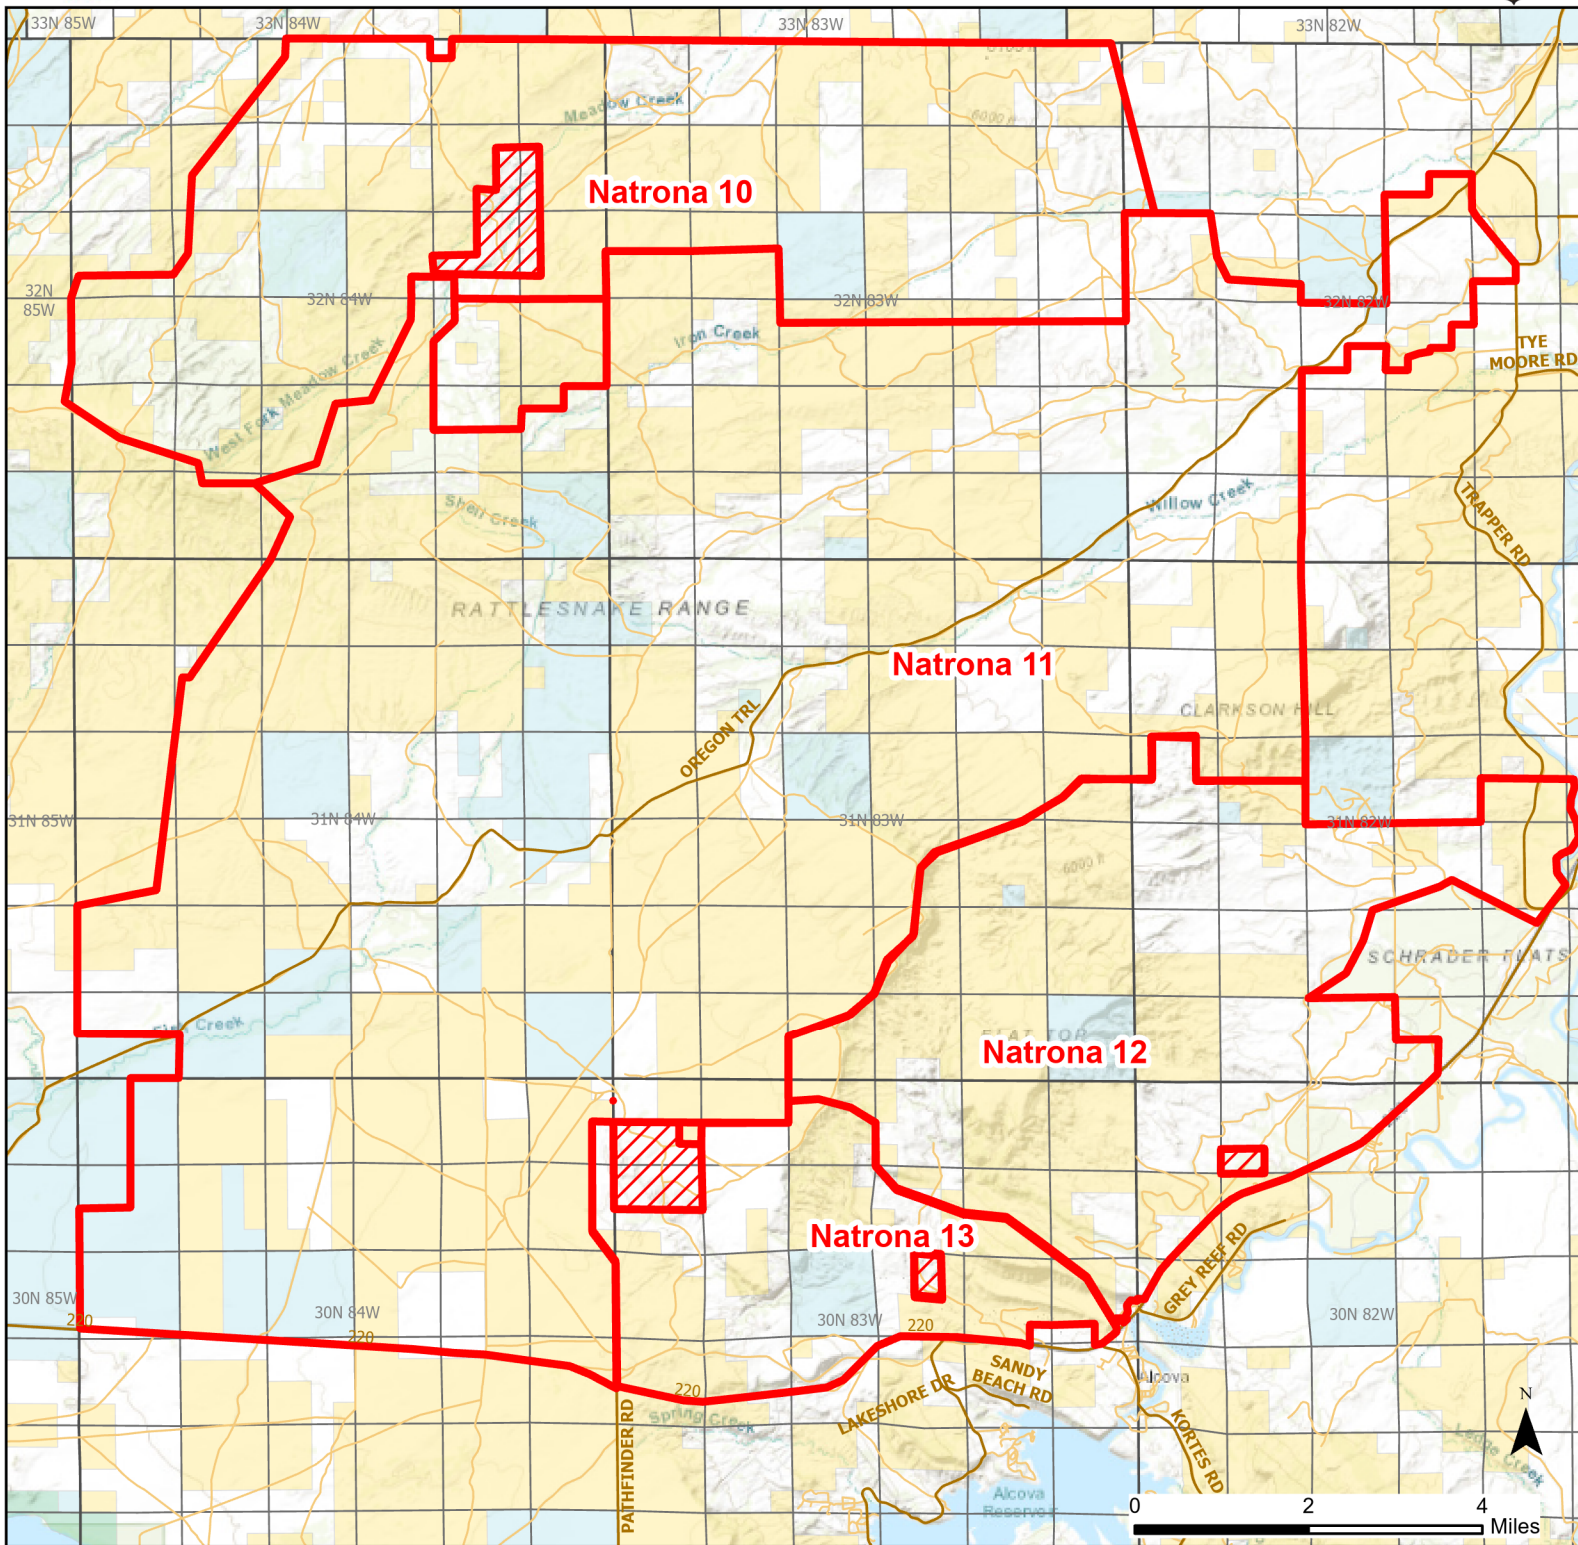

Natrona 11 Walk-in Hunting Area

Access Dates:
08/15 - 03/01
2023 Hunt Season

Parking	Closed Road	Boundary	Limited Range Weapons and Archery	State
Coupon Box	Roads	County Boundaries	Archery Only	DOD
Road Closed	Open Road	Other	CLOSED	BLM
Special Conditions Apply				Wyoming Game & Fish Dept.
				Forest Service
				Private

Species allowed to hunt: Waterfowl, Sage Grouse, Partridge, Rabbit, Antelope, Deer, Elk

Rules: NO ORVs. Motorized vehicle access allowed on established roads only.

This map is for visual use, assistance and general location only, does not represent a survey, and is not to be used for legal conveyance. Hunt Area boundaries are approximate, consult Game and Fish Hunting Regulations for descriptions and restrictions. Access to these private lands for any commercial activity must be gained by contacting the individual landowner(s) directly.