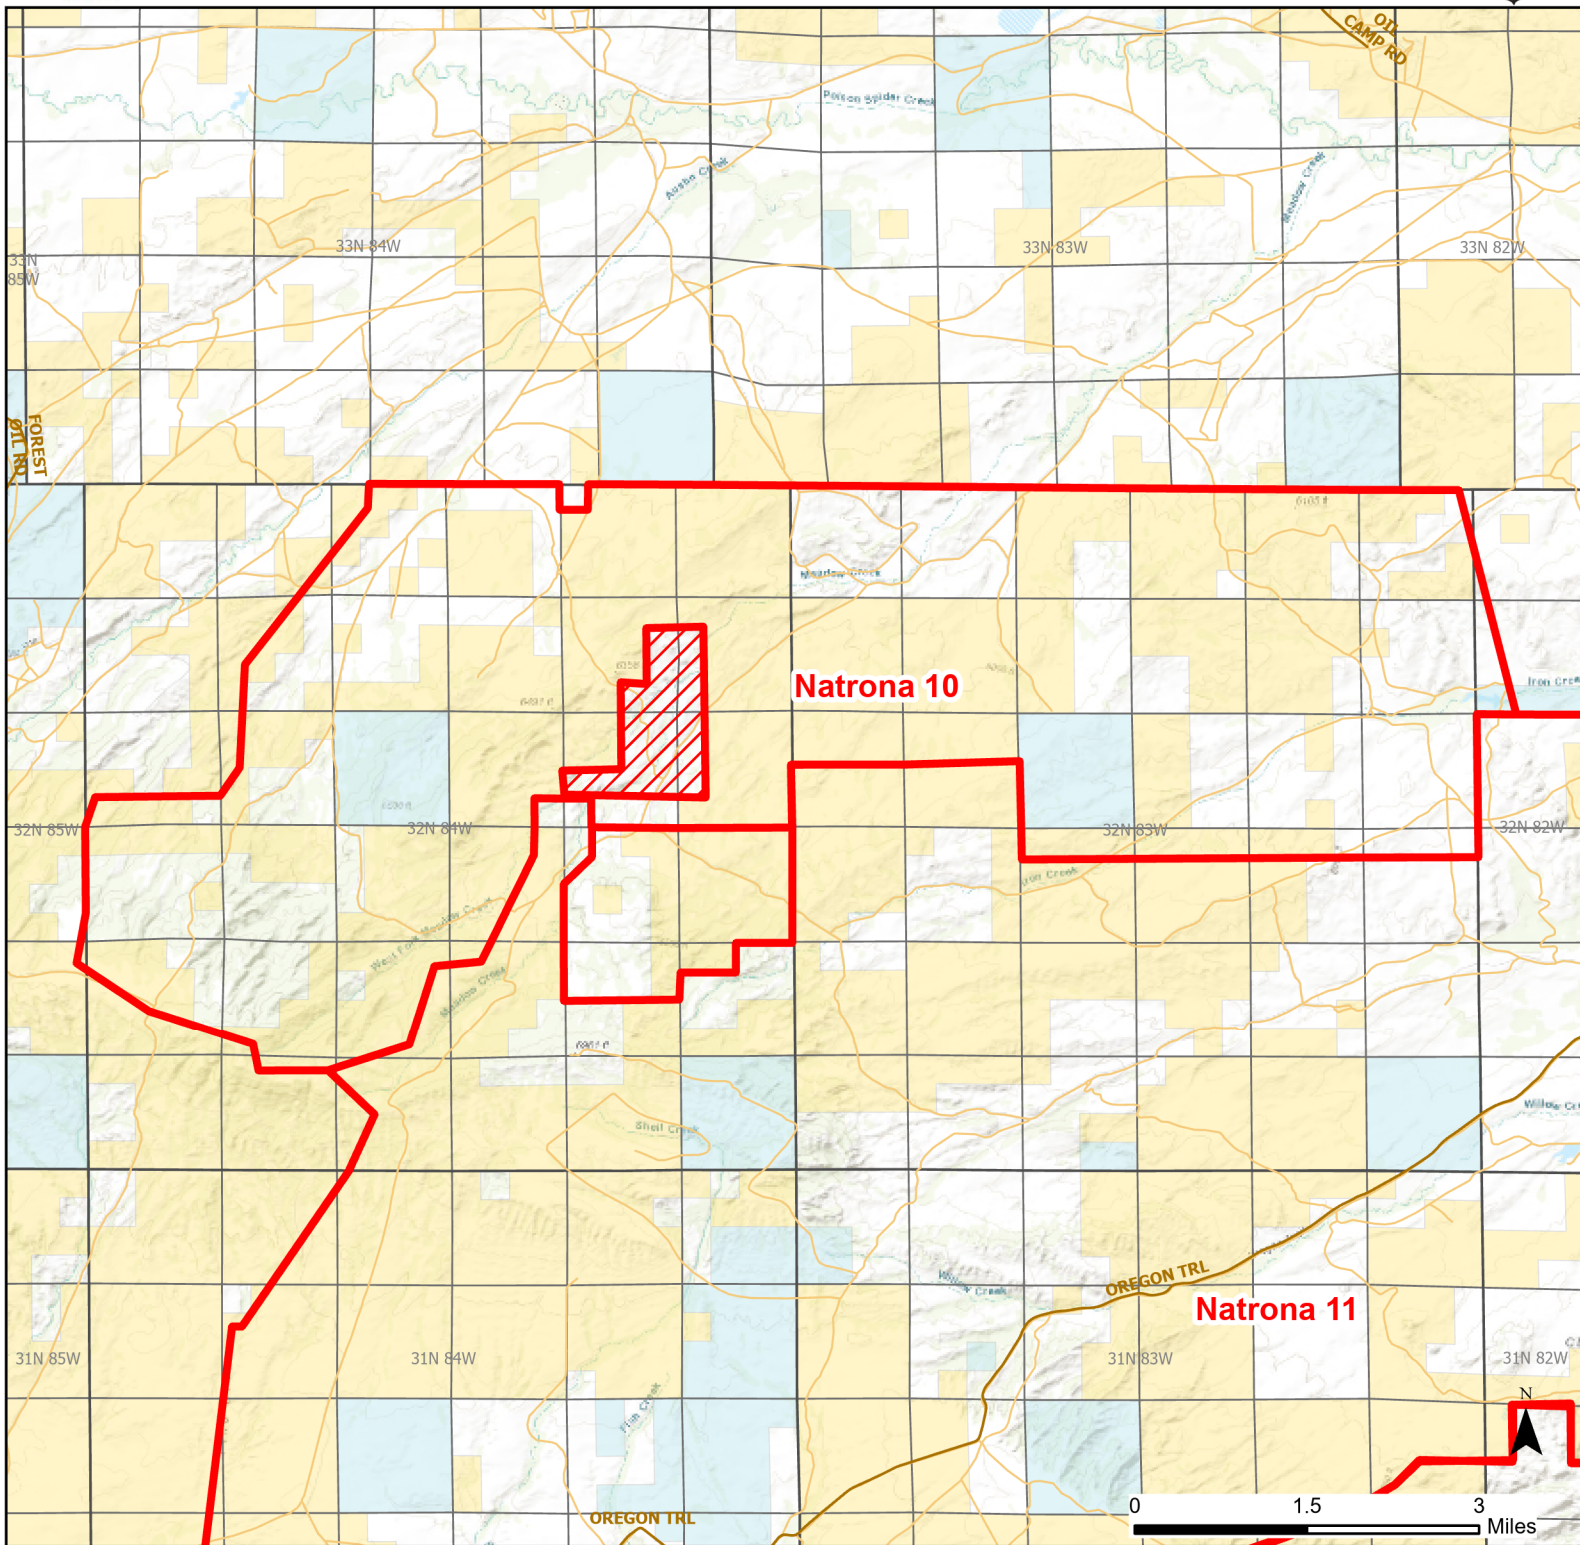

# Natrona 10 Walk-in Hunting Area

Access Dates:  
08/15 - 12/15  
2023 Hunt Season

Parking	Closed Road	Boundary	Limited Range Weapons and Archery	State
Coupon Box	Roads	Archery Only	Other	DOD
Road Closed	County Boundaries	CLOSED		BLM
Open Road				Wyoming Game & Fish Dept.
Special Conditions Apply				Forest Service
				Private

Species allowed to hunt: Antelope, Deer, Elk

Rules: Motorized vehicle access allowed on established roads only.

This map is for visual use, assistance and general location only, does not represent a survey, and is not to be used for legal conveyance. Hunt Area boundaries are approximate, consult Game and Fish Hunting Regulations for descriptions and restrictions. Access to these private lands for any commercial activity must be gained by contacting the individual landowner(s) directly.