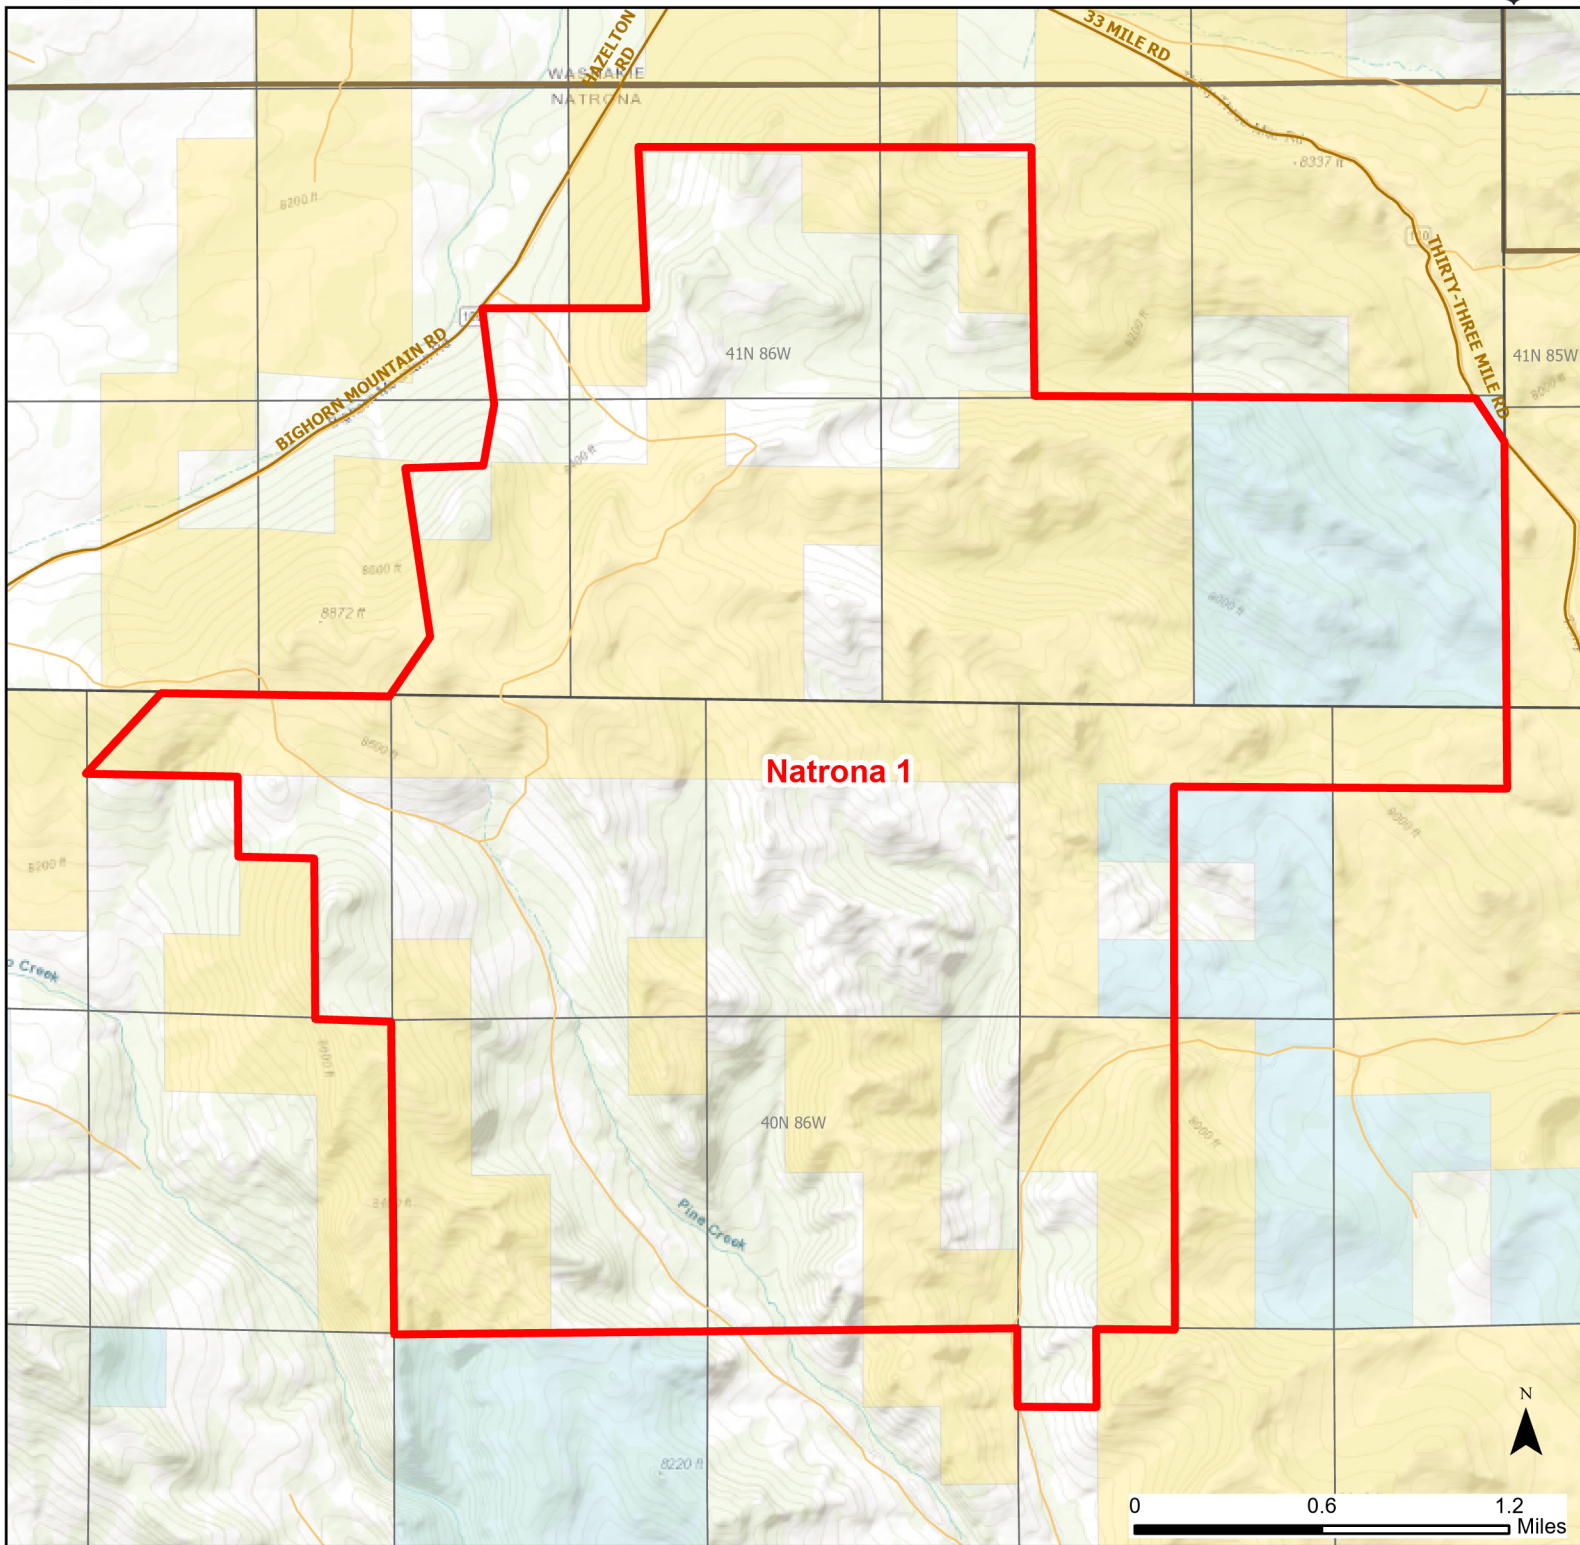

# Natrona 1 Walk-in Hunting Area

Access Dates:  
09/01 - 12/15  
2023 Hunt Season

Parking	Closed Road	Boundary	Limited Range Weapons and Archery	State
Coupon Box	Roads	Archery Only	Other	DOD
Road Closed	County Boundaries	CLOSED		BLM
Open Road				Wyoming Game & Fish Dept.
Special Conditions Apply				Forest Service
				Private

Species allowed to hunt: Antelope, Deer, Elk

Rules: Mountain lion hunting allowed.

This map is for visual use, assistance and general location only, does not represent a survey, and is not to be used for legal conveyance. Hunt Area boundaries are approximate, consult Game and Fish Hunting Regulations for descriptions and restrictions. Access to these private lands for any commercial activity must be gained by contacting the individual landowner(s) directly.