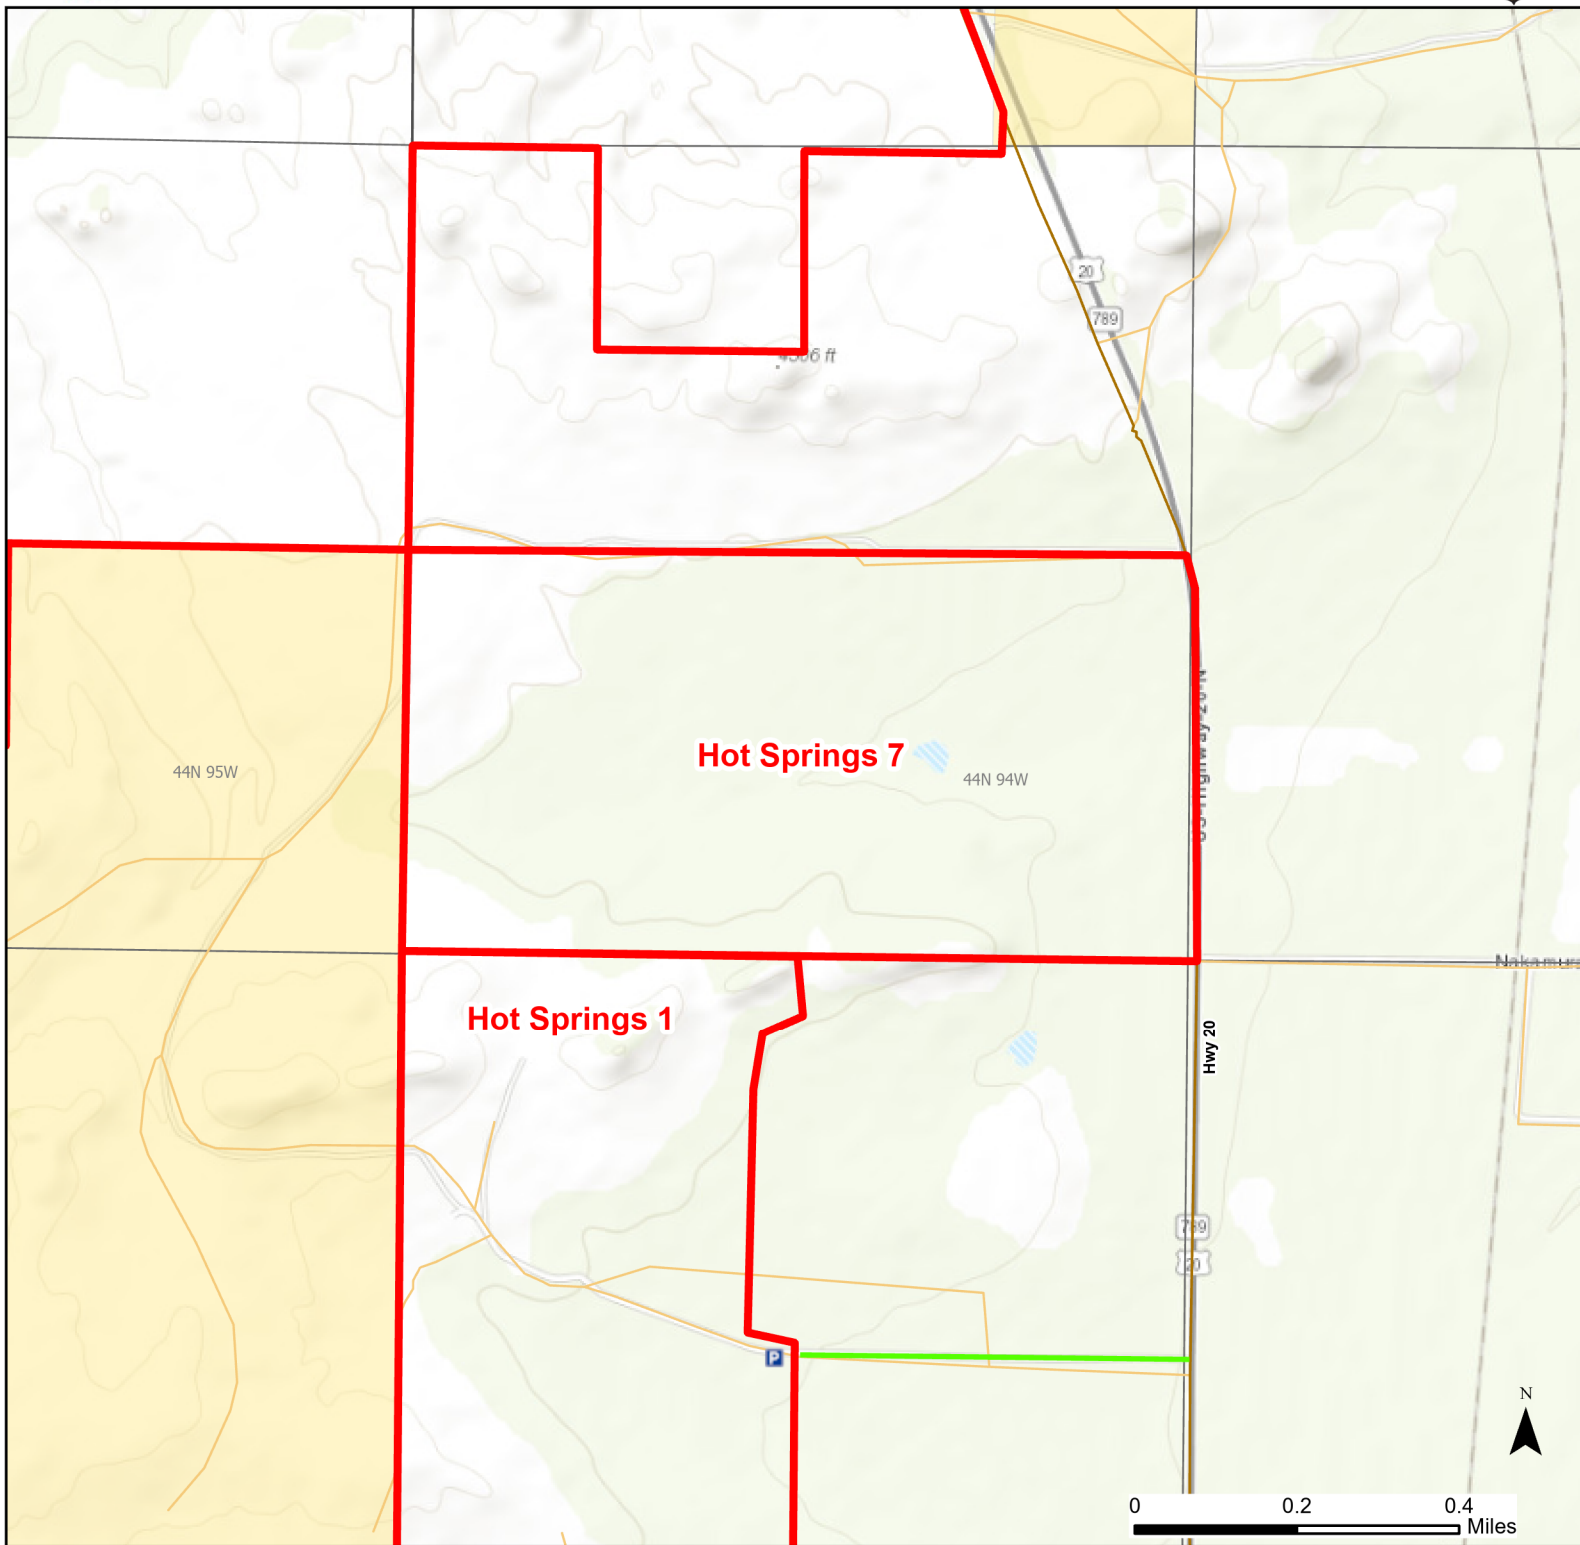

Hot Springs 7 Walk-in Hunting Area

Access Dates:
08/15 - 12/31
2023 Hunt Season

Parking	Closed Road	Boundary	Limited Range Weapons and Archery	State
Coupon Box	Roads	Archery Only	Other	DOD
Road Closed	County Boundaries		CLOSED	BLM
Open Road				Wyoming Game & Fish Dept.
Special Conditions Apply				Forest Service
				Private

Species allowed to hunt: Antelope

Rules: Portable blinds may be used on a daily basis. Blinds must have owner's name and contact info affixed and may not be left in the field overnight.

This map is for visual use, assistance and general location only, does not represent a survey, and is not to be used for legal conveyance. Hunt Area boundaries are approximate, consult Game and Fish Hunting Regulations for descriptions and restrictions. Access to these private lands for any commercial activity must be gained by contacting the individual landowner(s) directly.