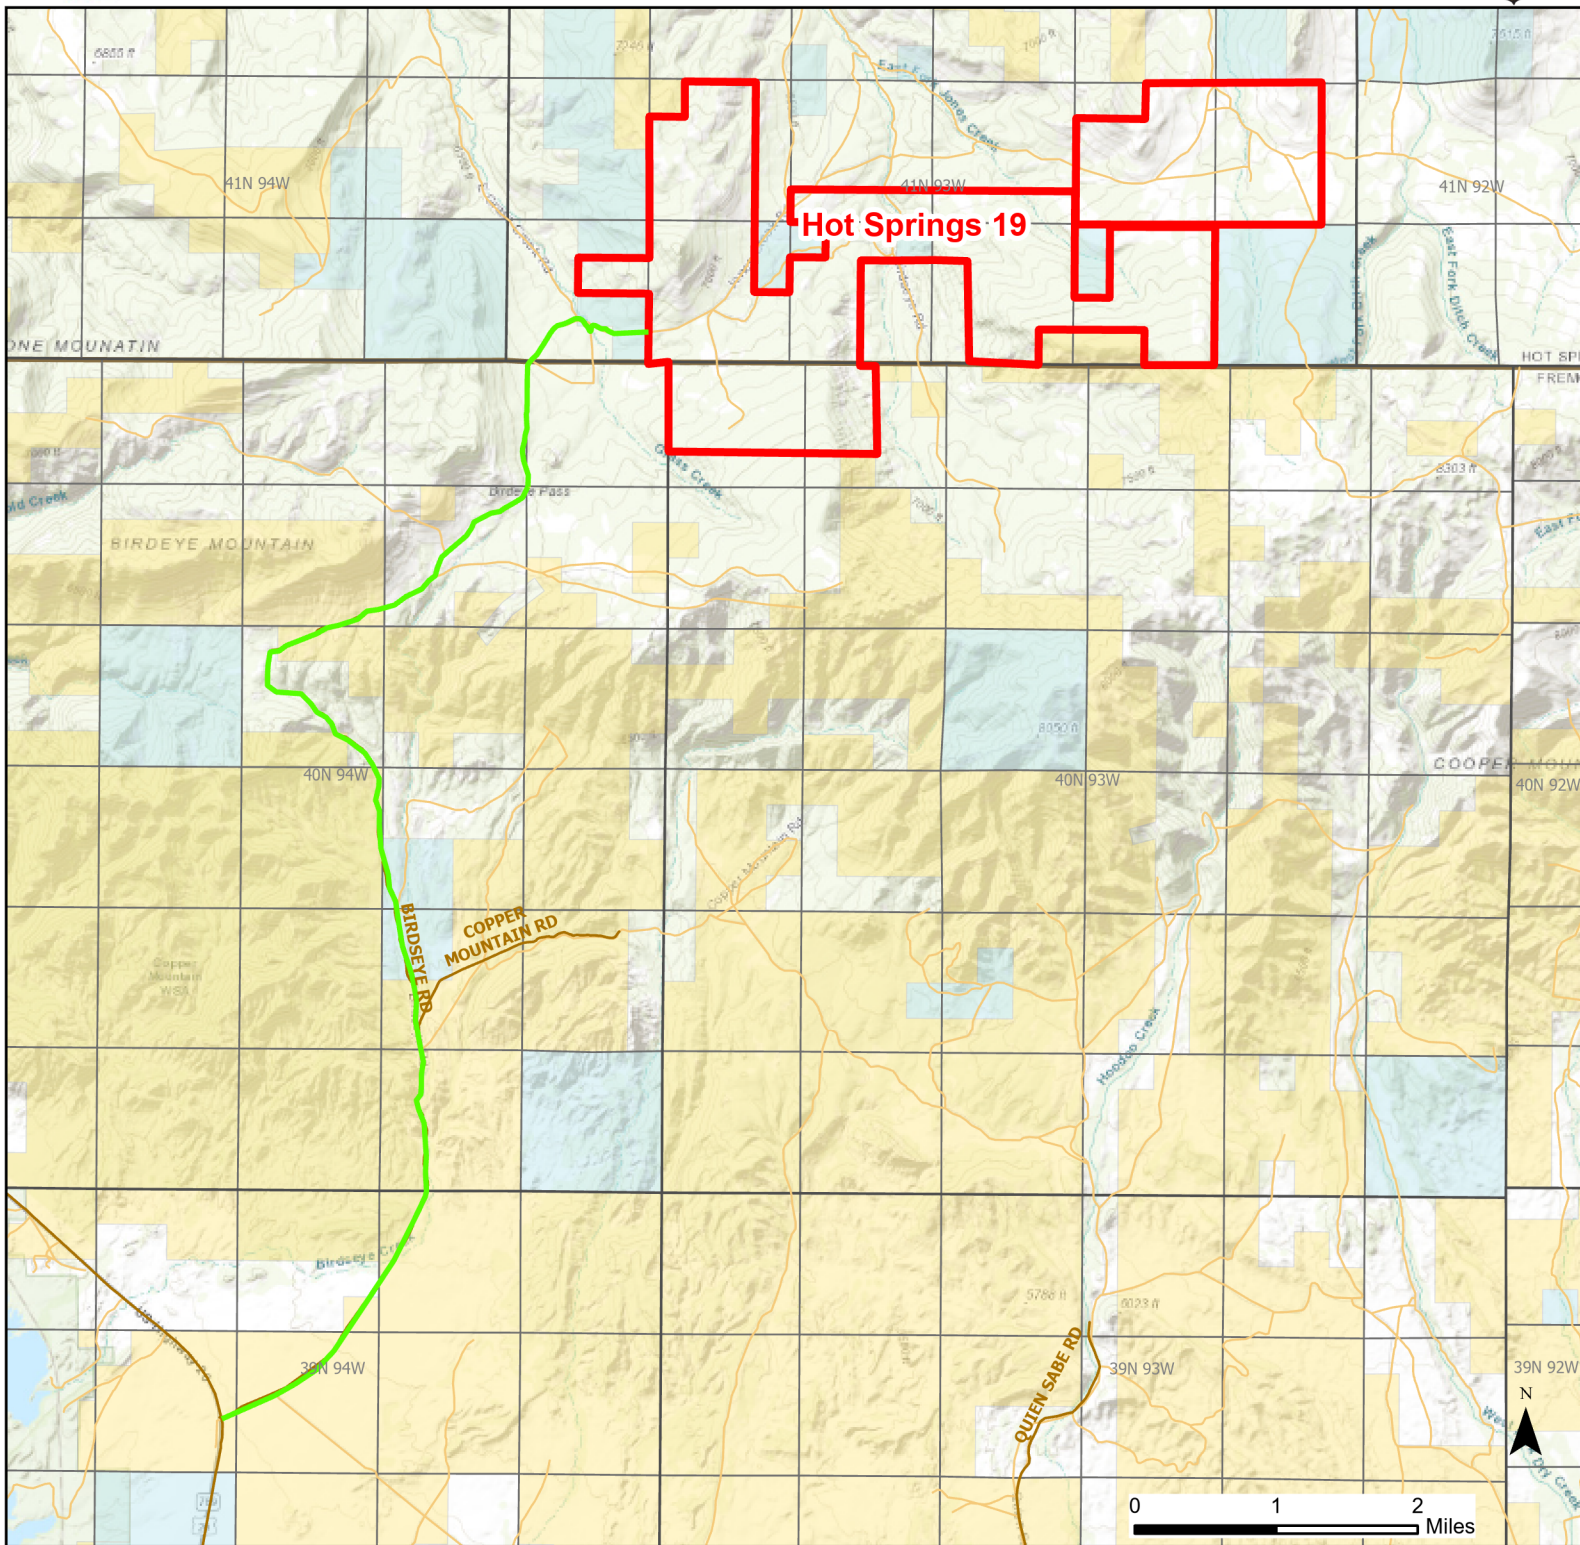

# Hot Springs 19 Walk-in Hunting Area

Access Dates:  
10/01 - 01/31  
2023 Hunt Season

Parking	Closed Road	Boundary	Limited Range Weapons and Archery	State
Coupon Box	Roads	Archery Only	Other	DOD
Road Closed	County Boundaries		CLOSED	BLM
Open Road				Wyoming Game & Fish Dept.
Special Conditions Apply				Forest Service
				Private

Species allowed to hunt: Partridge, Antelope, Deer, Elk

Rules: Portable blinds may be used on a daily basis. Blinds must have owner's name and contact info affixed and may not be left in the field overnight. Motorized vehicle access allowed on established roads only. Vehicle access via Birdseye Pass Road (Fremont Co. Rd . 170). Road closed from Birdseye Pass to Walk-in Area when muddy.

This map is for visual use, assistance and general location only, does not represent a survey, and is not to be used for legal conveyance. Hunt Area boundaries are approximate, consult Game and Fish Hunting Regulations for descriptions and restrictions. Access to these private lands for any commercial activity must be gained by contacting the individual landowner(s) directly.