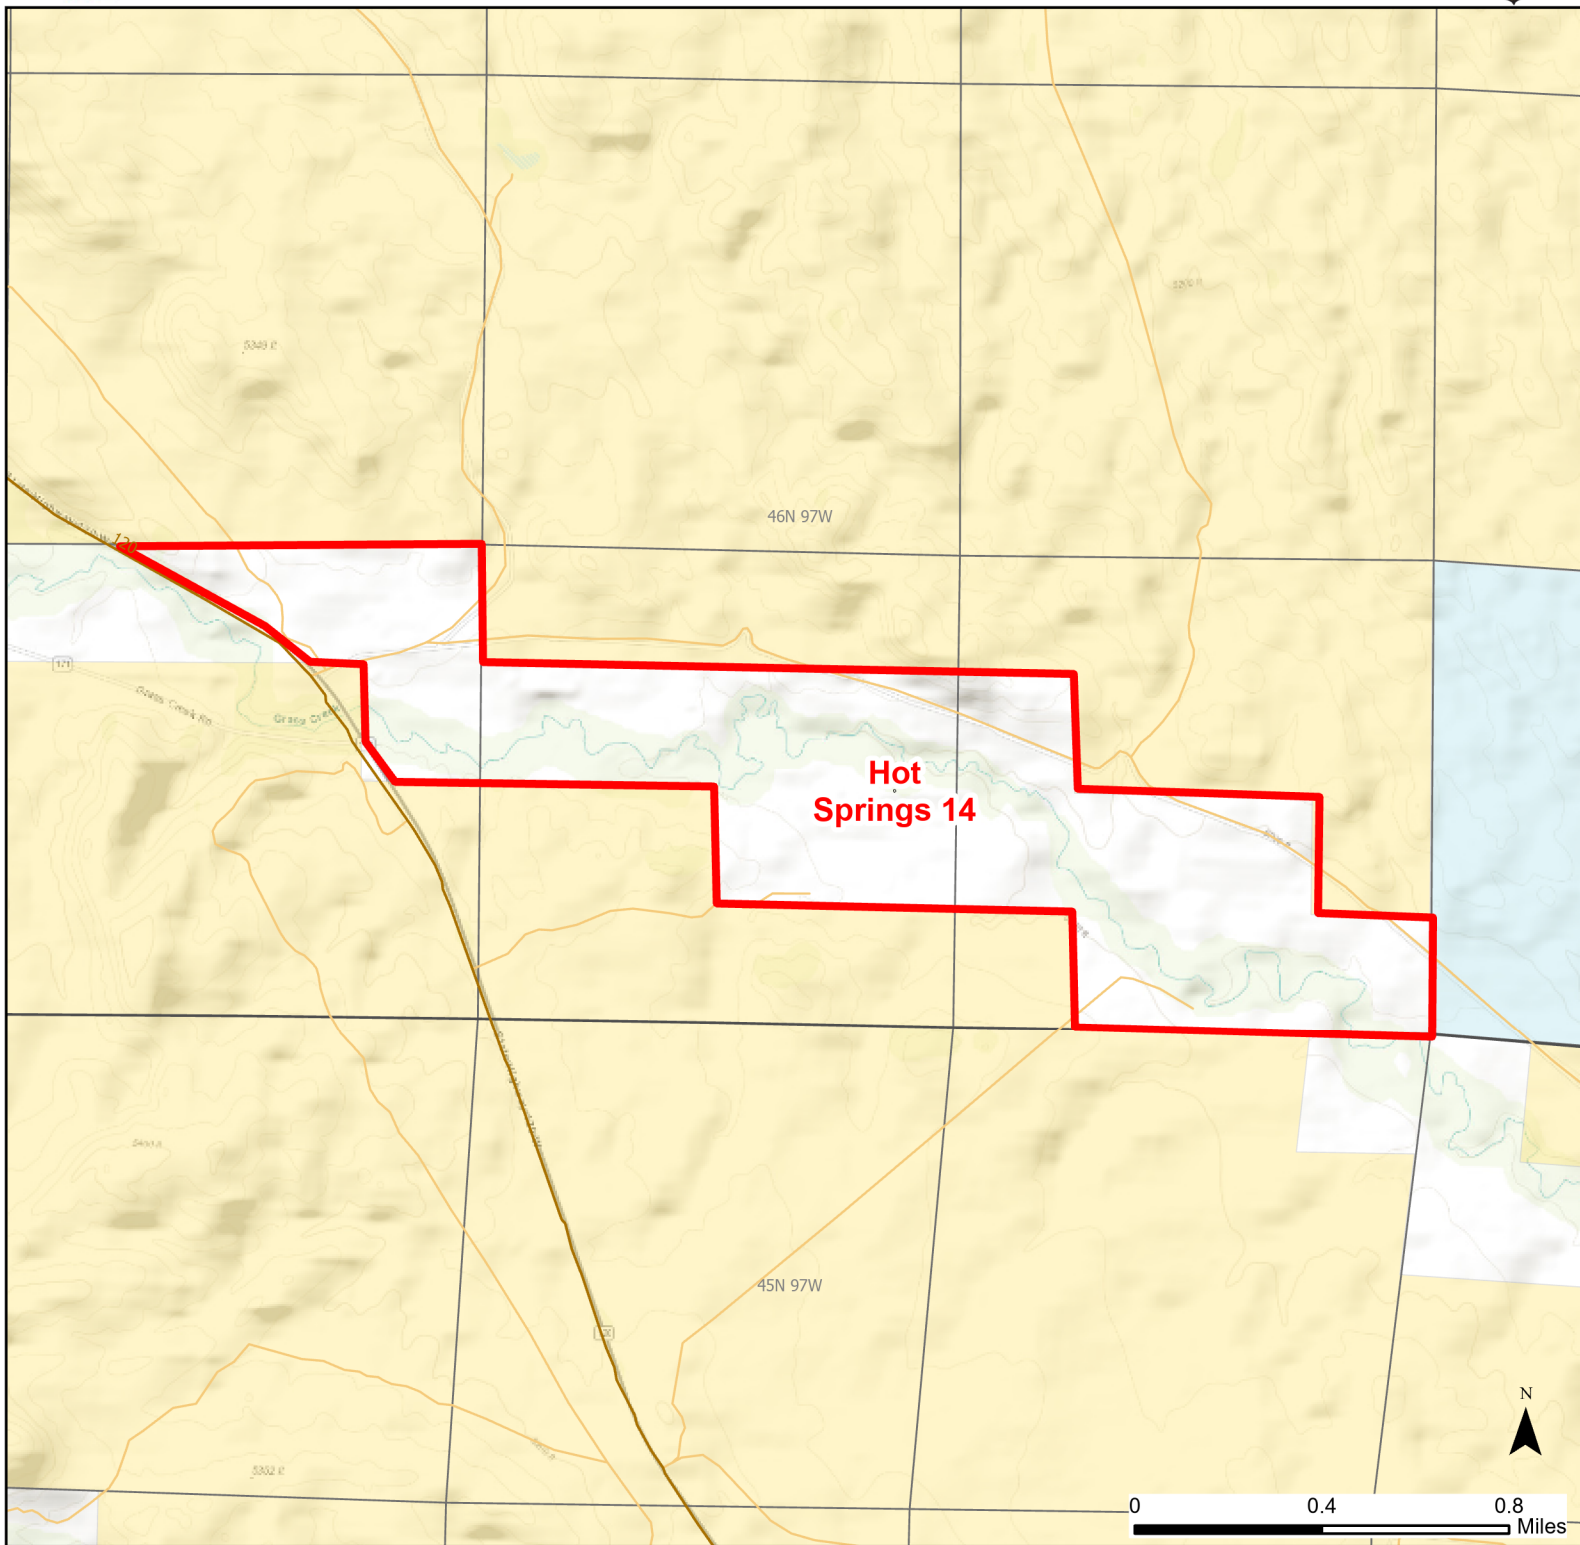

Hot Springs 14 Walk-in Hunting Area

Access Dates:
08/15 - 03/30
2023 Hunt Season

Parking	Closed Road	Boundary	Limited Range Weapons and Archery	State
Coupon Box	Roads	Archery Only	Other	DOD
Road Closed	County Boundaries		CLOSED	BLM
Open Road				Wyoming Game & Fish Dept.
Special Conditions Apply				Forest Service
				Private

Species allowed to hunt: Pheasants, Doves, Partridge, Rabbits, Antelope, Deer

Rules:

This map is for visual use, assistance and general location only, does not represent a survey, and is not to be used for legal conveyance. Hunt Area boundaries are approximate, consult Game and Fish Hunting Regulations for descriptions and restrictions. Access to these private lands for any commercial activity must be gained by contacting the individual landowner(s) directly.