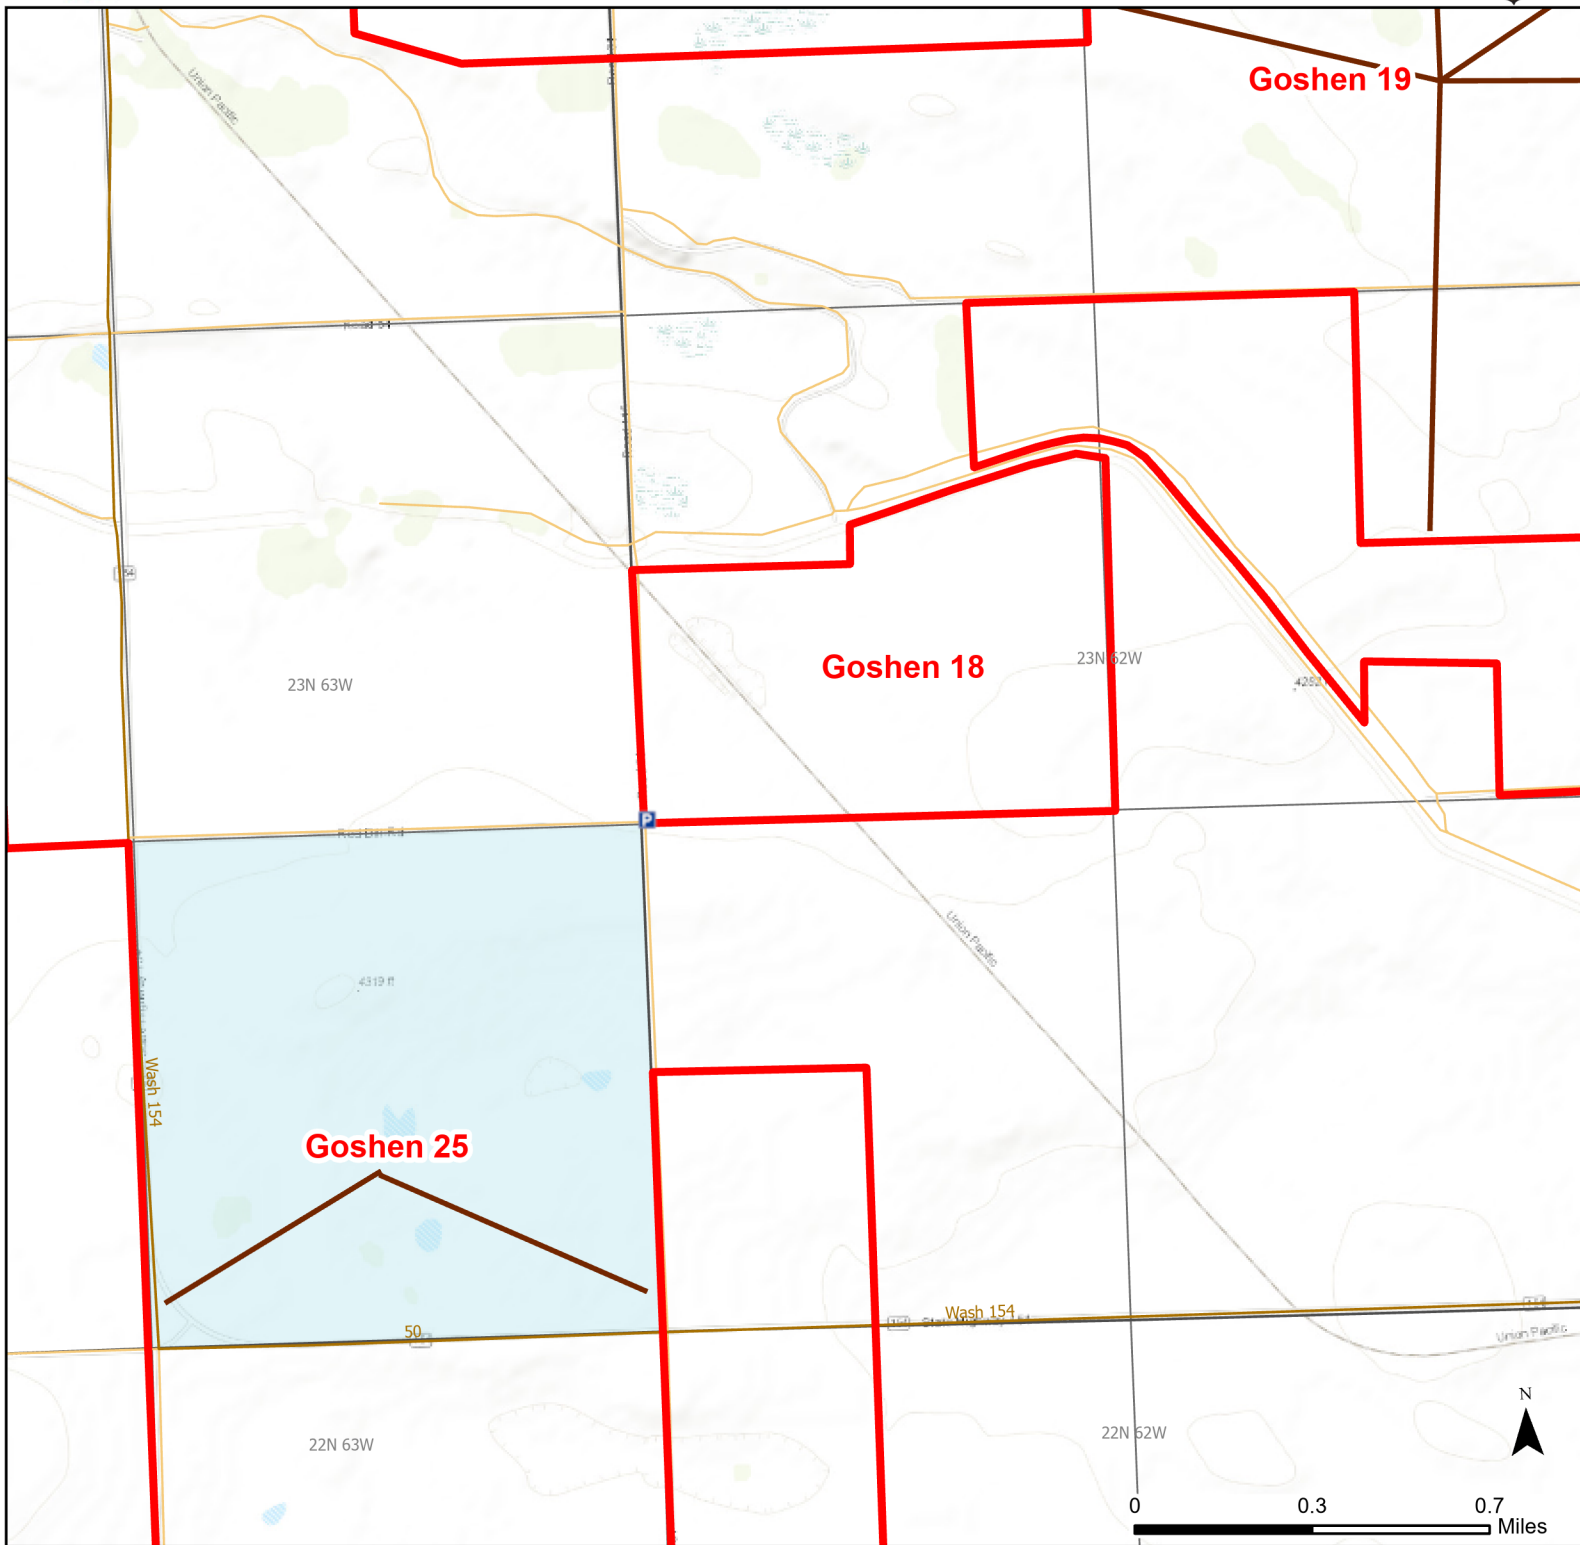

Goshen 18 Walk-in Hunting Area

Access Dates:
08/15 - 03/01
2023 Hunt Season

Parking	Closed Road	Boundary	Limited Range Weapons and Archery	State
Coupon Box	Roads	County Boundaries	Archery Only	DOD
Road Closed	Special Conditions Apply	Other	CLOSED	BLM
Open Road				Wyoming Game & Fish Dept.
				Forest Service
				Private

Species allowed to hunt: Waterfowl, Pheasant, Dove, Rabbit, Antelope, Deer

Rules:

This map is for visual use, assistance and general location only, does not represent a survey, and is not to be used for legal conveyance. Hunt Area boundaries are approximate, consult Game and Fish Hunting Regulations for descriptions and restrictions. Access to these private lands for any commercial activity must be gained by contacting the individual landowner(s) directly.