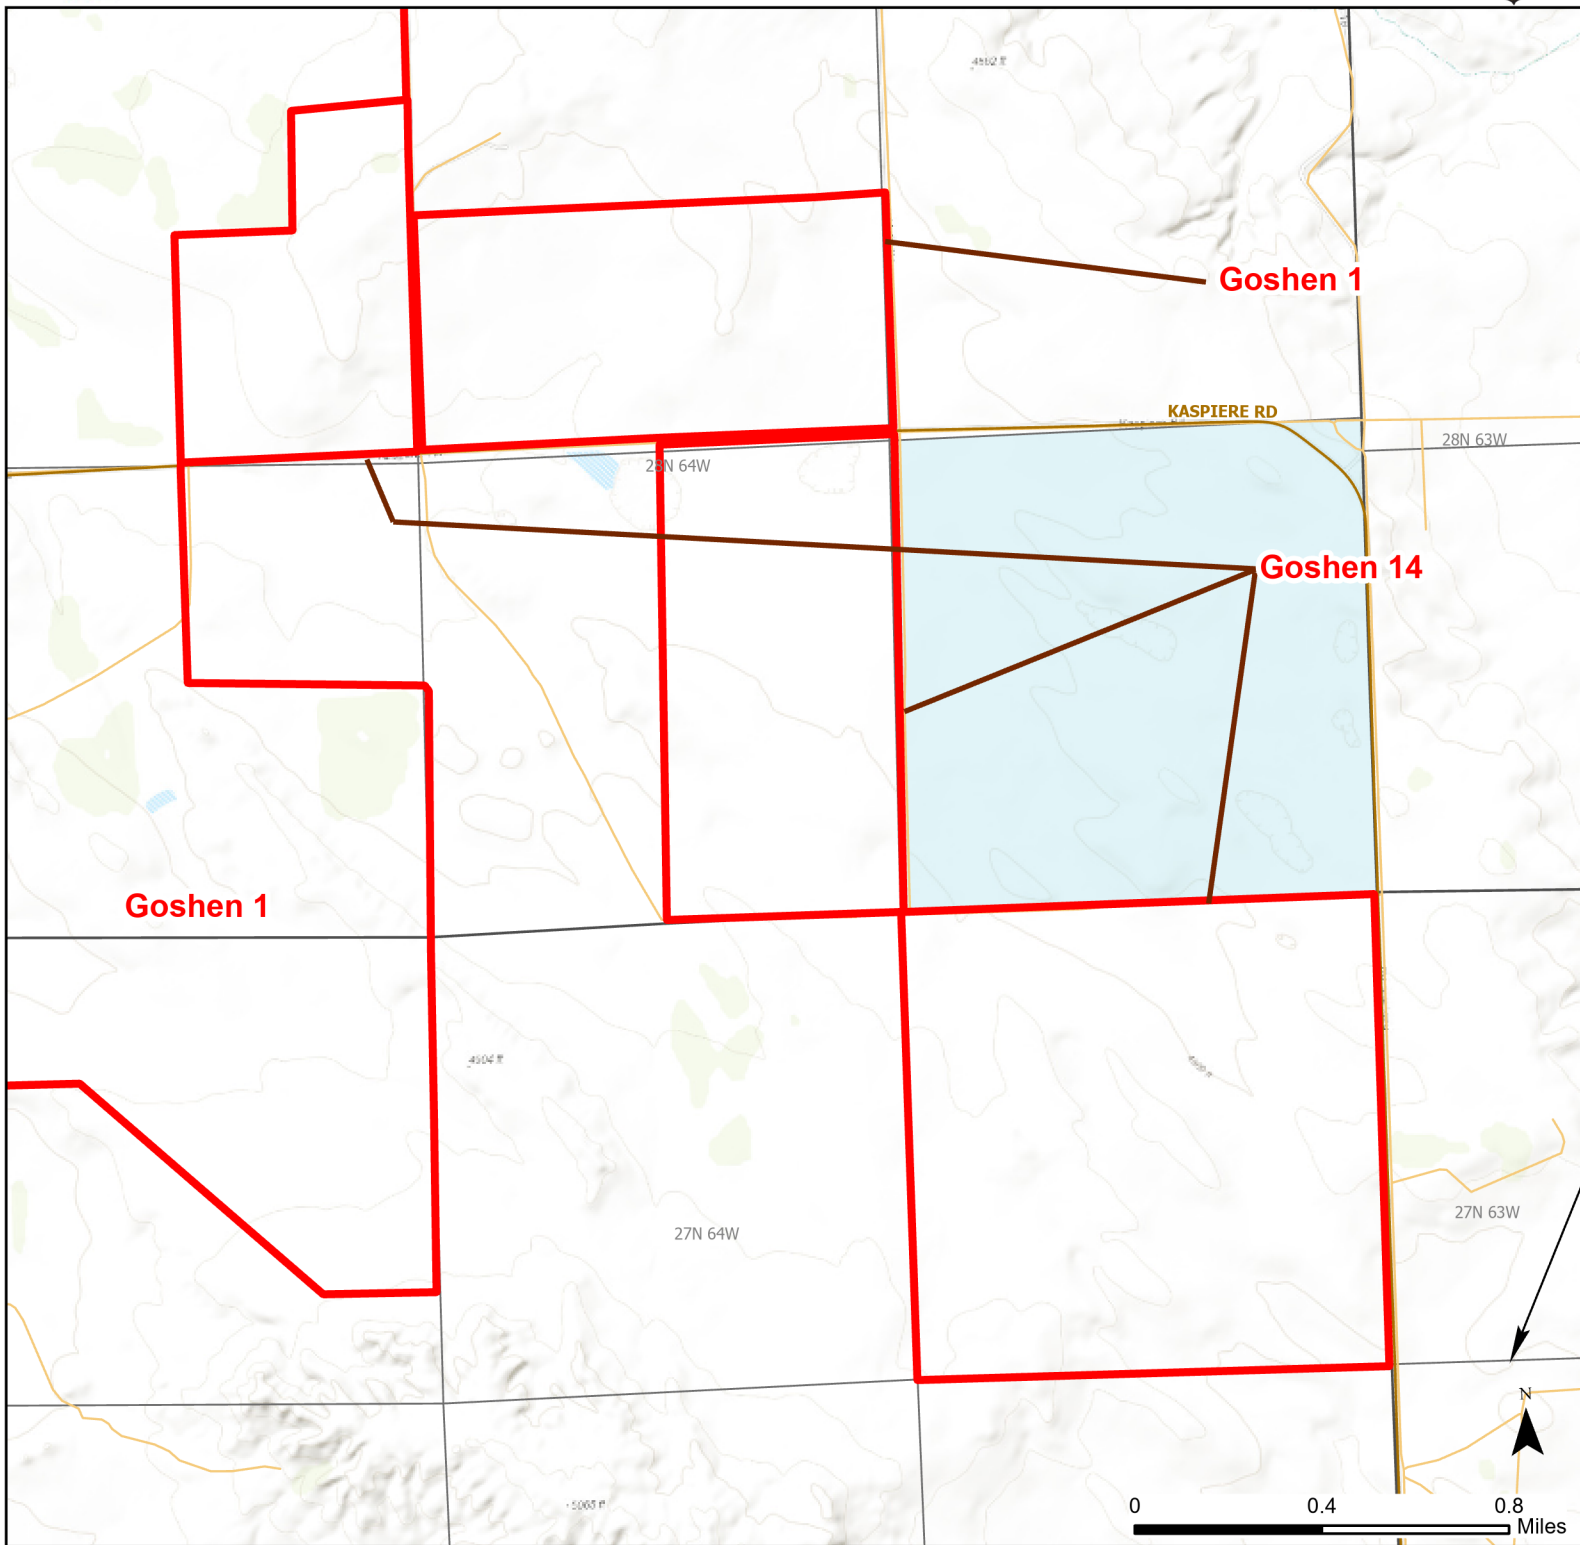

Goshen 14 Walk-in Hunting Area

Access Dates:
09/01 - 12/31
2023 Hunt Season

Parking	Closed Road	Boundary	Limited Range Weapons and Archery	State
Coupon Box	Roads	County Boundaries	Other	DOD
Road Closed	Open Road	Archery Only	CLOSED	BLM
Special Conditions Apply				Wyoming Game & Fish Dept.
				Forest Service
				Private

Species allowed to hunt: Pheasant, Doves, Antelope, Deer, Elk

Rules: Portable blinds may be used on a daily basis. Blinds must have owner's name and contact info affixed and may not be left in the field overnight. Predator hunting allowed during daylight hours only.

This map is for visual use, assistance and general location only, does not represent a survey, and is not to be used for legal conveyance. Hunt Area boundaries are approximate, consult Game and Fish Hunting Regulations for descriptions and restrictions. Access to these private lands for any commercial activity must be gained by contacting the individual landowner(s) directly.