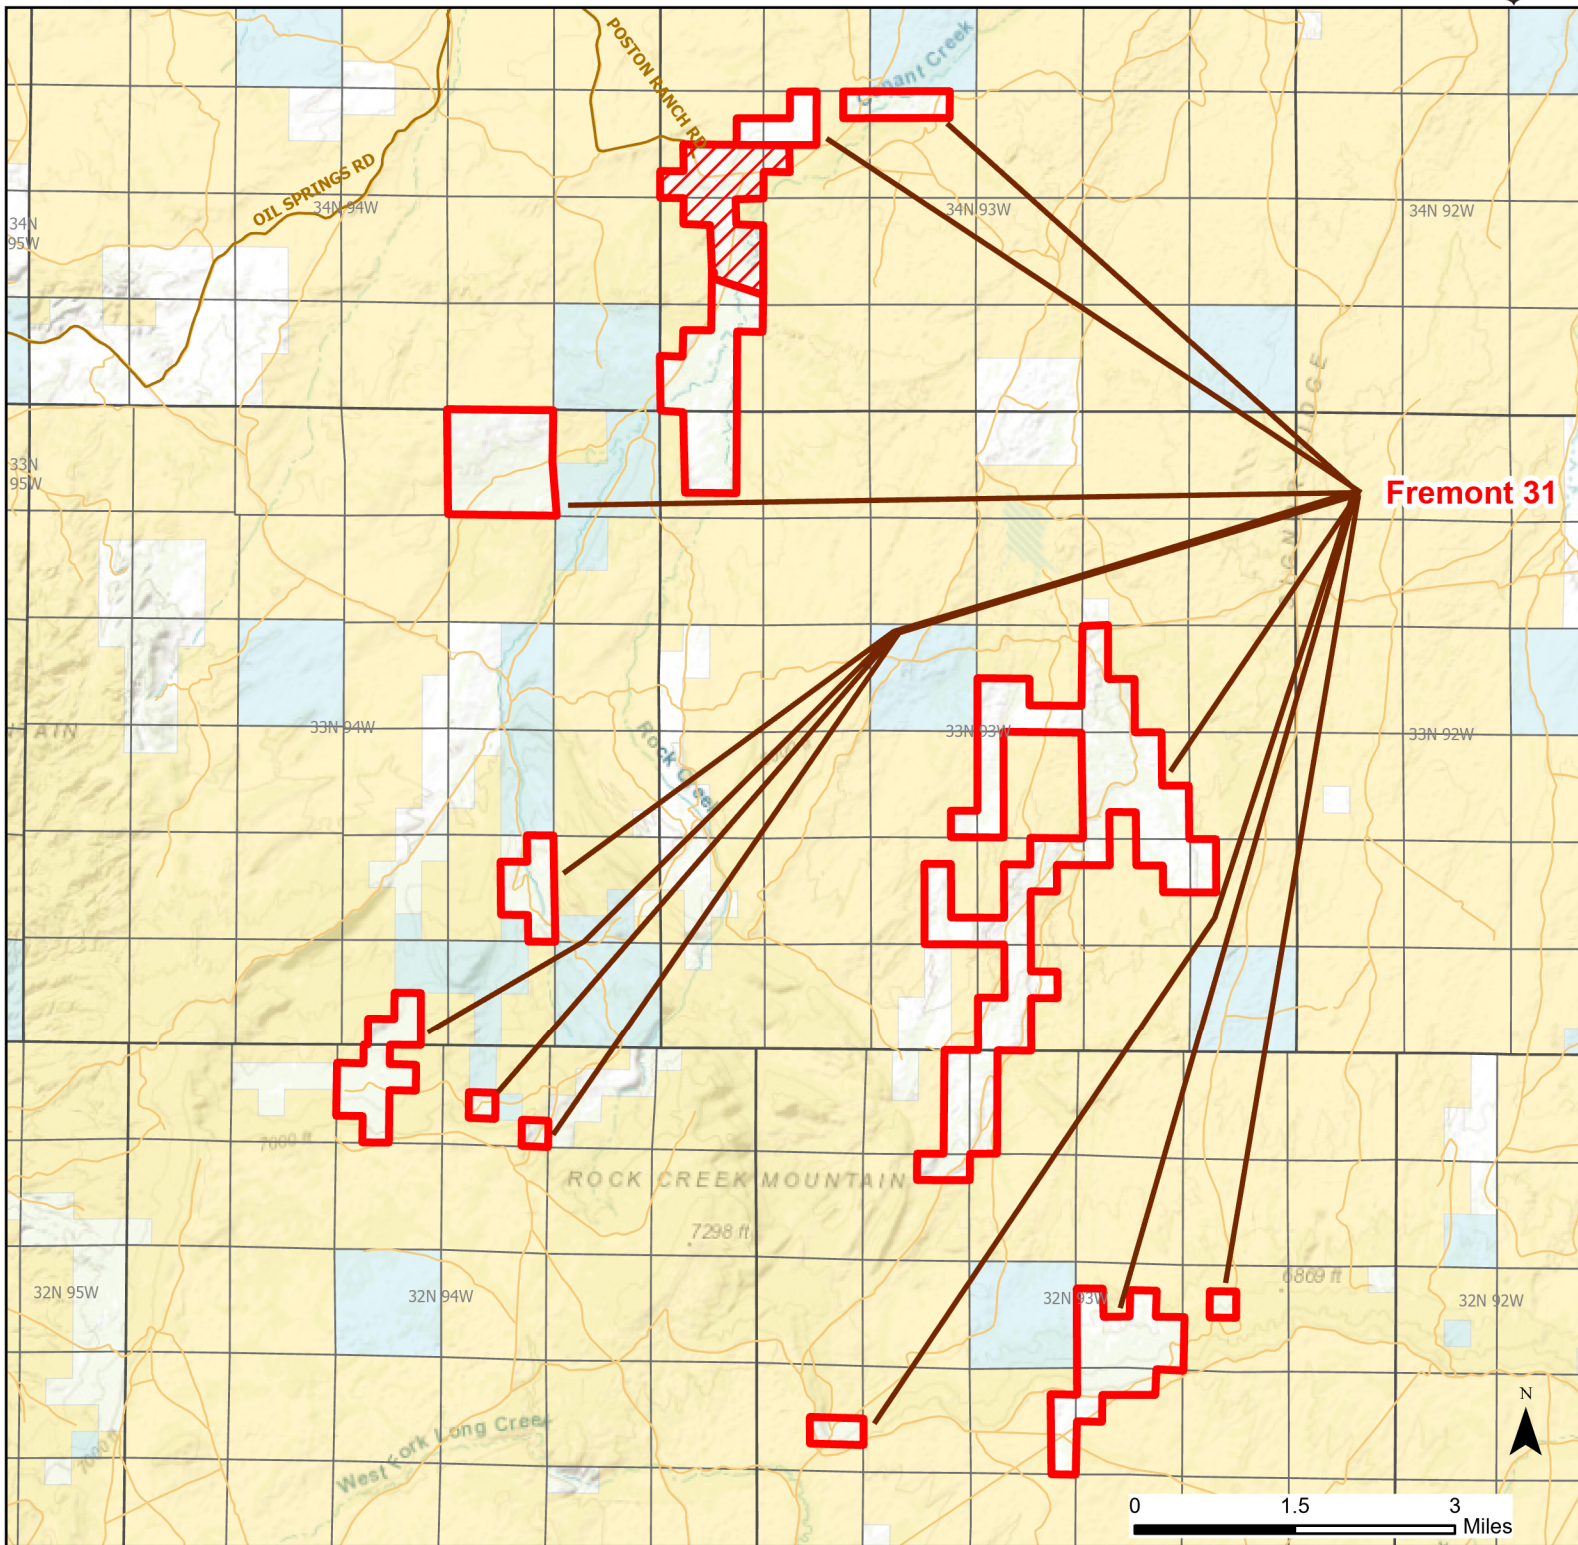

Fremont 31 Walk-in Hunting Area

Access Dates:
08/15 - 02/28
2023 Hunt Season

Parking	Closed Road	Boundary	Limited Range Weapons and Archery	State
Coupon Box	Roads	Archery Only	Other	DOD
Road Closed	County Boundaries		CLOSED	BLM
Open Road				Wyoming Game & Fish Dept.
Special Conditions Apply				Forest Service
				Private

Species allowed to hunt: Partridge, Rabbit, Antelope, Deer, Elk

Rules: Motorized vehicle access allowed on established roads only. Predator hunting allowed during daylight hours only. Mountain lion hunting allowed.

This map is for visual use, assistance and general location only, does not represent a survey, and is not to be used for legal conveyance. Hunt Area boundaries are approximate, consult Game and Fish Hunting Regulations for descriptions and restrictions. Access to these private lands for any commercial activity must be gained by contacting the individual landowner(s) directly.