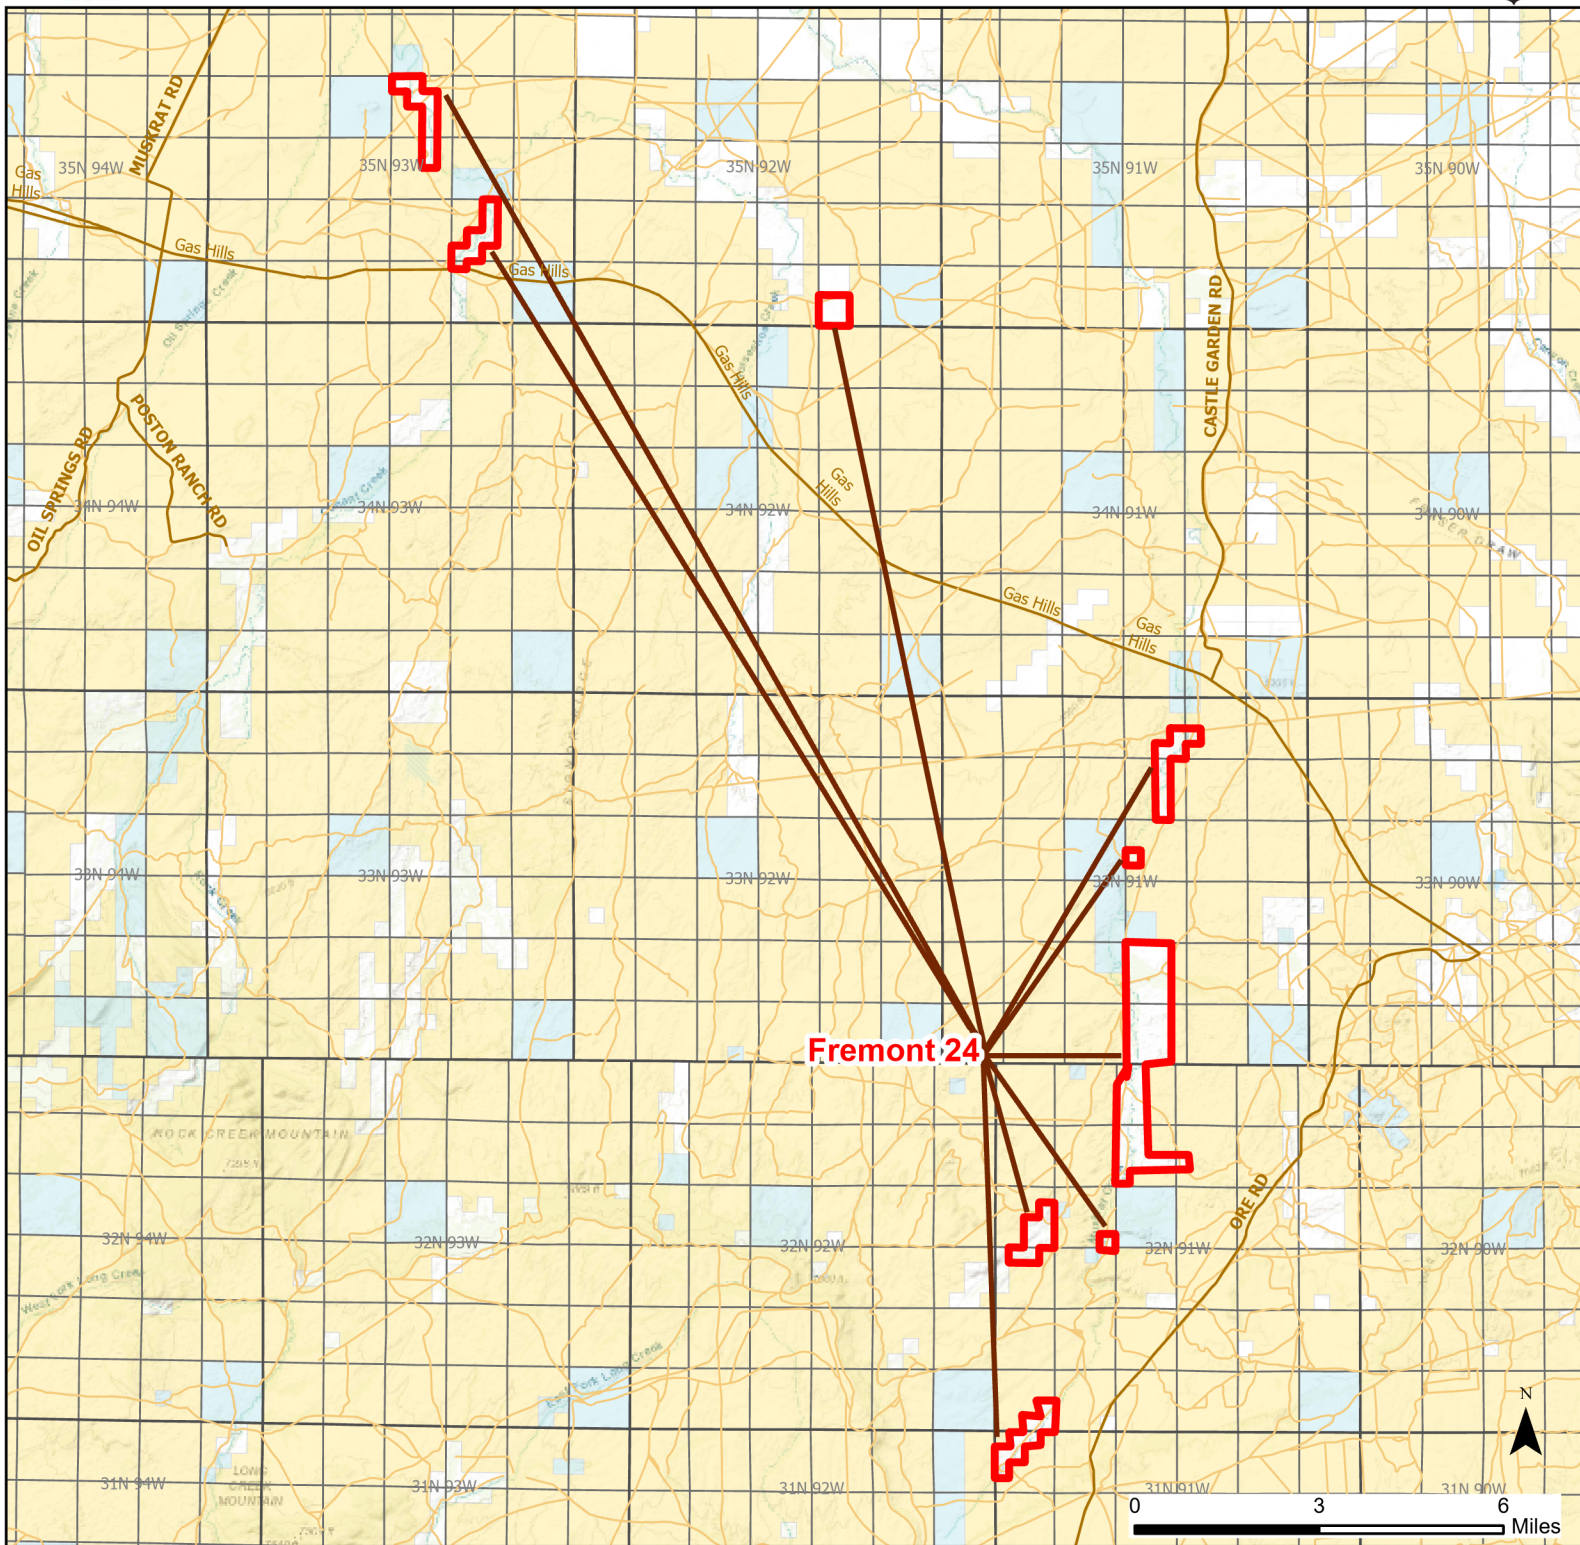

# Fremont 24 Walk-in Hunting Area

Access Dates:  
08/15 - 02/28  
2023 Hunt Season

Parking	Closed Road	Boundary	Limited Range Weapons and Archery	State
Coupon Box	Roads	Archery Only	Other	DOD
Road Closed	County Boundaries		CLOSED	BLM
Open Road				Wyoming Game & Fish Dept.
Special Conditions Apply				Forest Service
				Private

Species allowed to hunt: Rabbit, Antelope, Deer, Elk

Rules: Motorized vehicle access allowed on established roads only. Predator hunting allowed during daylight hours only.

This map is for visual use, assistance and general location only, does not represent a survey, and is not to be used for legal conveyance. Hunt Area boundaries are approximate, consult Game and Fish Hunting Regulations for descriptions and restrictions. Access to these private lands for any commercial activity must be gained by contacting the individual landowner(s) directly.