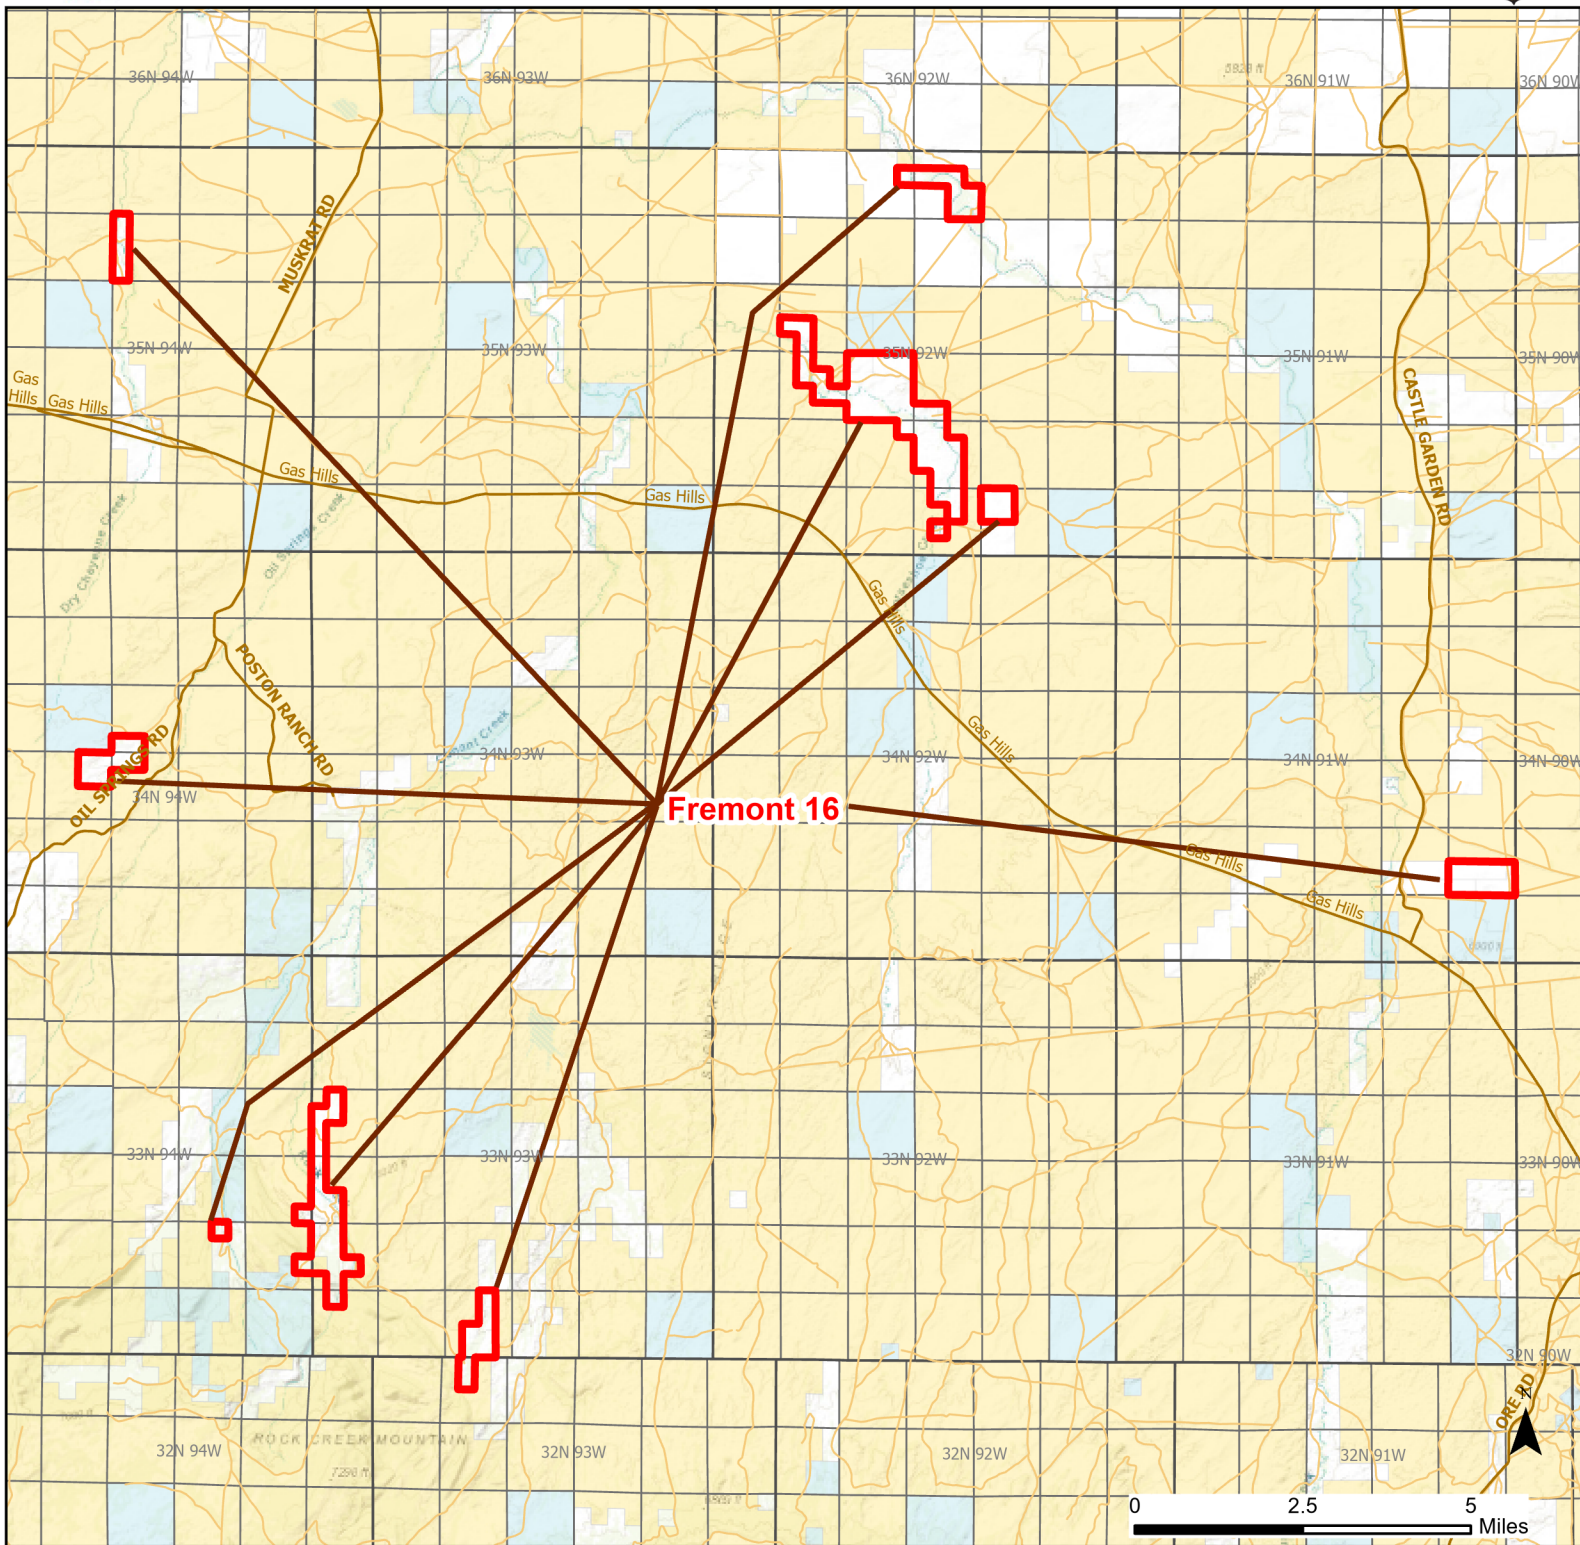

# Fremont 16 Walk-in Hunting Area

Access Dates:  
08/15 - 02/28  
2023 Hunt Season

Parking	Closed Road	Boundary	Limited Range Weapons and Archery	State
Coupon Box	Roads	Archery Only	Other	DOD
Road Closed	County Boundaries	CLOSED		BLM
Open Road				Wyoming Game & Fish Dept.
Special Conditions Apply				Forest Service
				Private

Species allowed to hunt: Rabbit, Antelope, Deer, Elk

Rules: Motorized vehicle access allowed on established roads only. Predator hunting allowed during daylight hours only.

This map is for visual use, assistance and general location only, does not represent a survey, and is not to be used for legal conveyance. Hunt Area boundaries are approximate, consult Game and Fish Hunting Regulations for descriptions and restrictions. Access to these private lands for any commercial activity must be gained by contacting the individual landowner(s) directly.