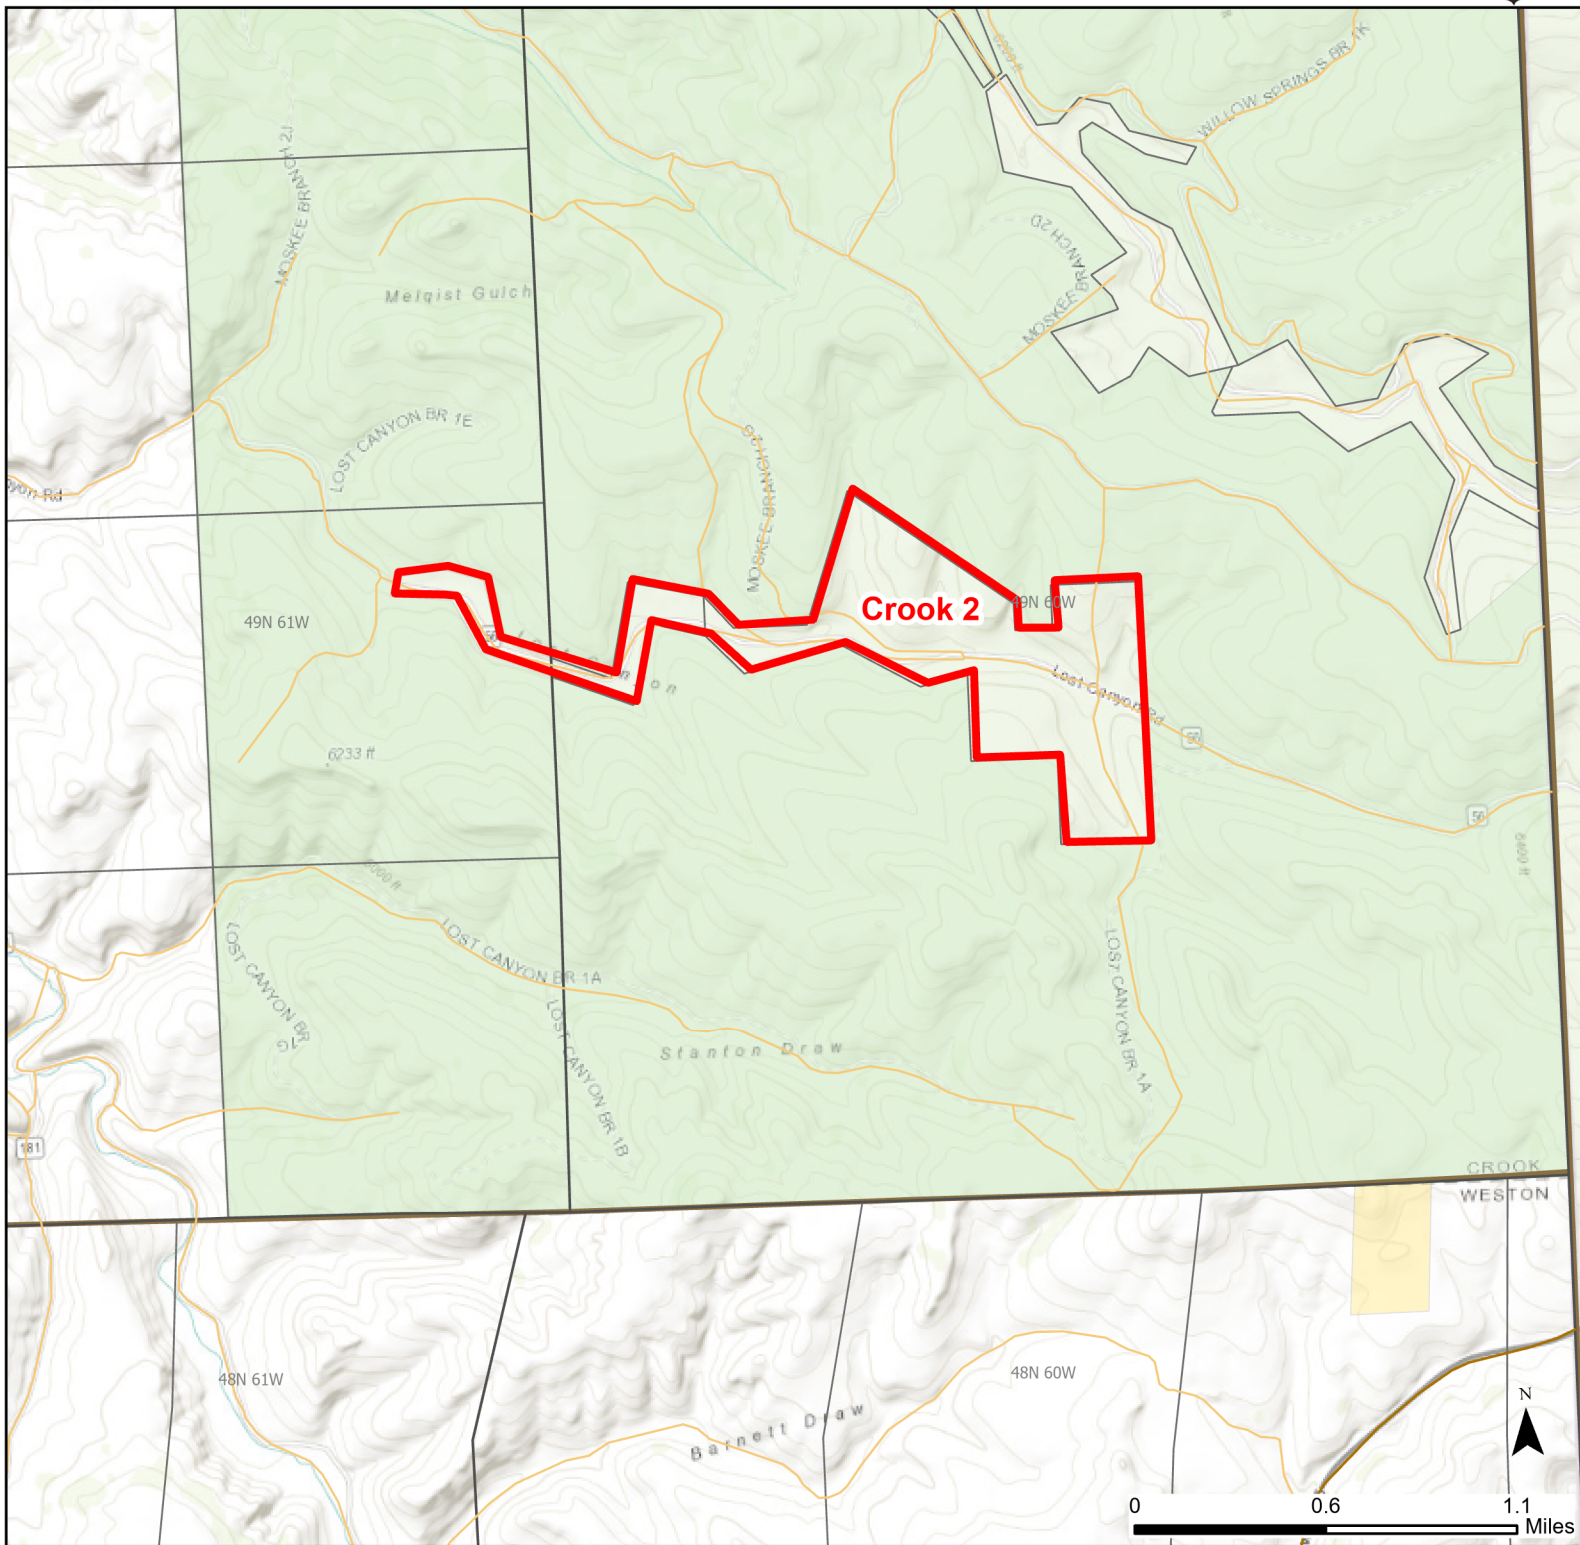

# Crook 2 Walk-in Hunting Area

Access Dates:  
09/01 - 05/31  
2023 Hunt Season

Parking	Closed Road	Boundary	Limited Range Weapons and Archery	State
Coupon Box	Roads	Archery Only	Other	DOD
Road Closed	County Boundaries		CLOSED	BLM
Open Road				Wyoming Game & Fish Dept.
Special Conditions Apply				Forest Service
				Private

Species allowed to hunt: Turkey, Deer, Elk

Rules: Foot traffic only.

This map is for visual use, assistance and general location only, does not represent a survey, and is not to be used for legal conveyance. Hunt Area boundaries are approximate, consult Game and Fish Hunting Regulations for descriptions and restrictions. Access to these private lands for any commercial activity must be gained by contacting the individual landowner(s) directly.