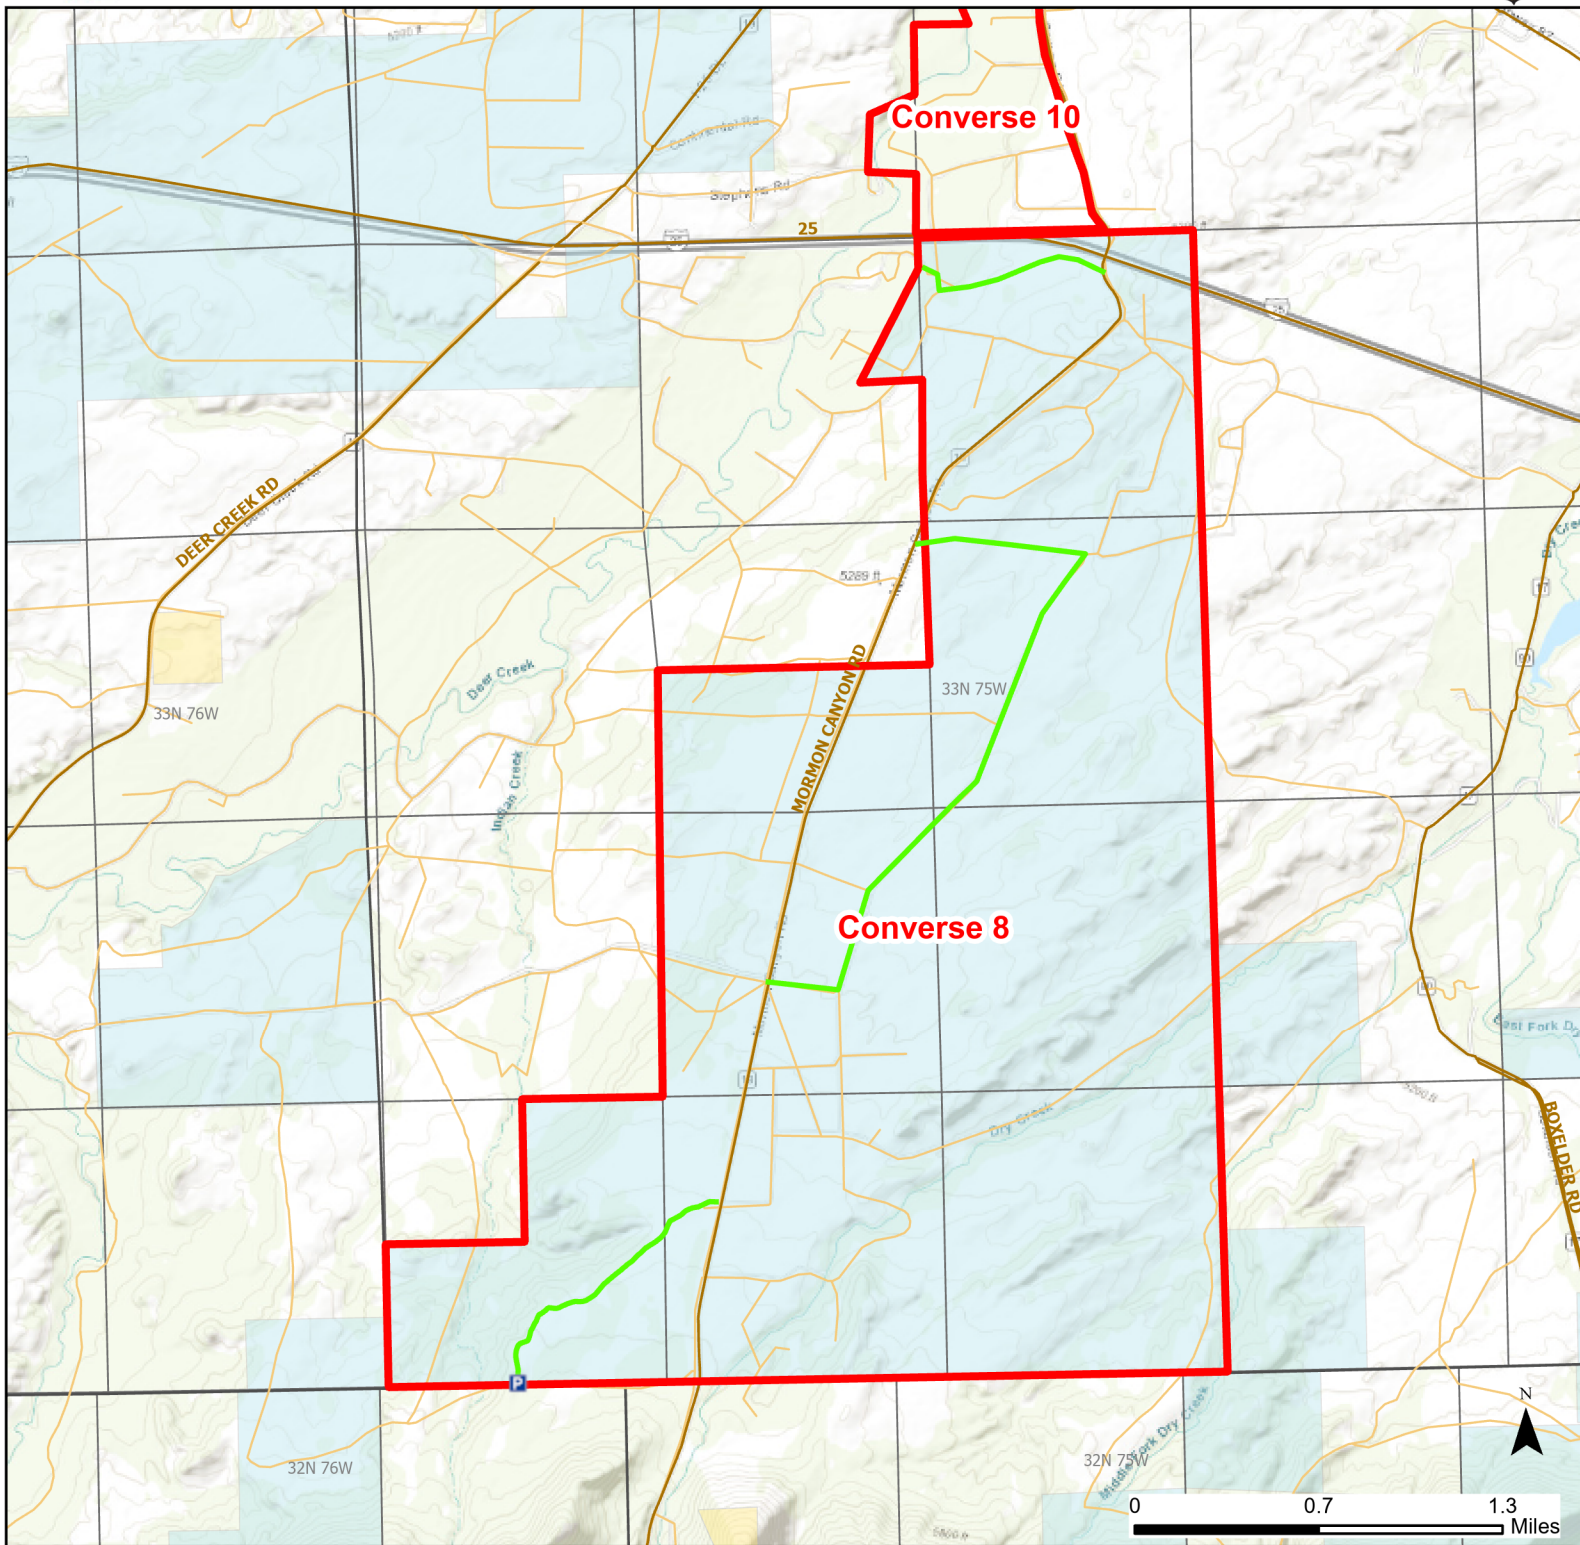

Converse 8 Walk-in Hunting Area

Access Dates:
08/15 - 05/31
2023 Hunt Season

Parking	Closed Road	Boundary	Limited Range Weapons and Archery	State
Coupon Box	Roads	County Boundaries	Archery Only	DOD
Road Closed	Open Road	Other	CLOSED	BLM
Special Conditions Apply				Wyoming Game & Fish Dept.
				Forest Service
				Private

Species allowed to hunt: Doves, Turkey, Rabbit, Antelope, Deer

Rules: Motorized vehicle access limited to designated roads only. Designated roads are marked with a white arrow. State lands are enrolled in this Walk-in Area. All access restrictions apply.

This map is for visual use, assistance and general location only, does not represent a survey, and is not to be used for legal conveyance. Hunt Area boundaries are approximate, consult Game and Fish Hunting Regulations for descriptions and restrictions. Access to these private lands for any commercial activity must be gained by contacting the individual landowner(s) directly.