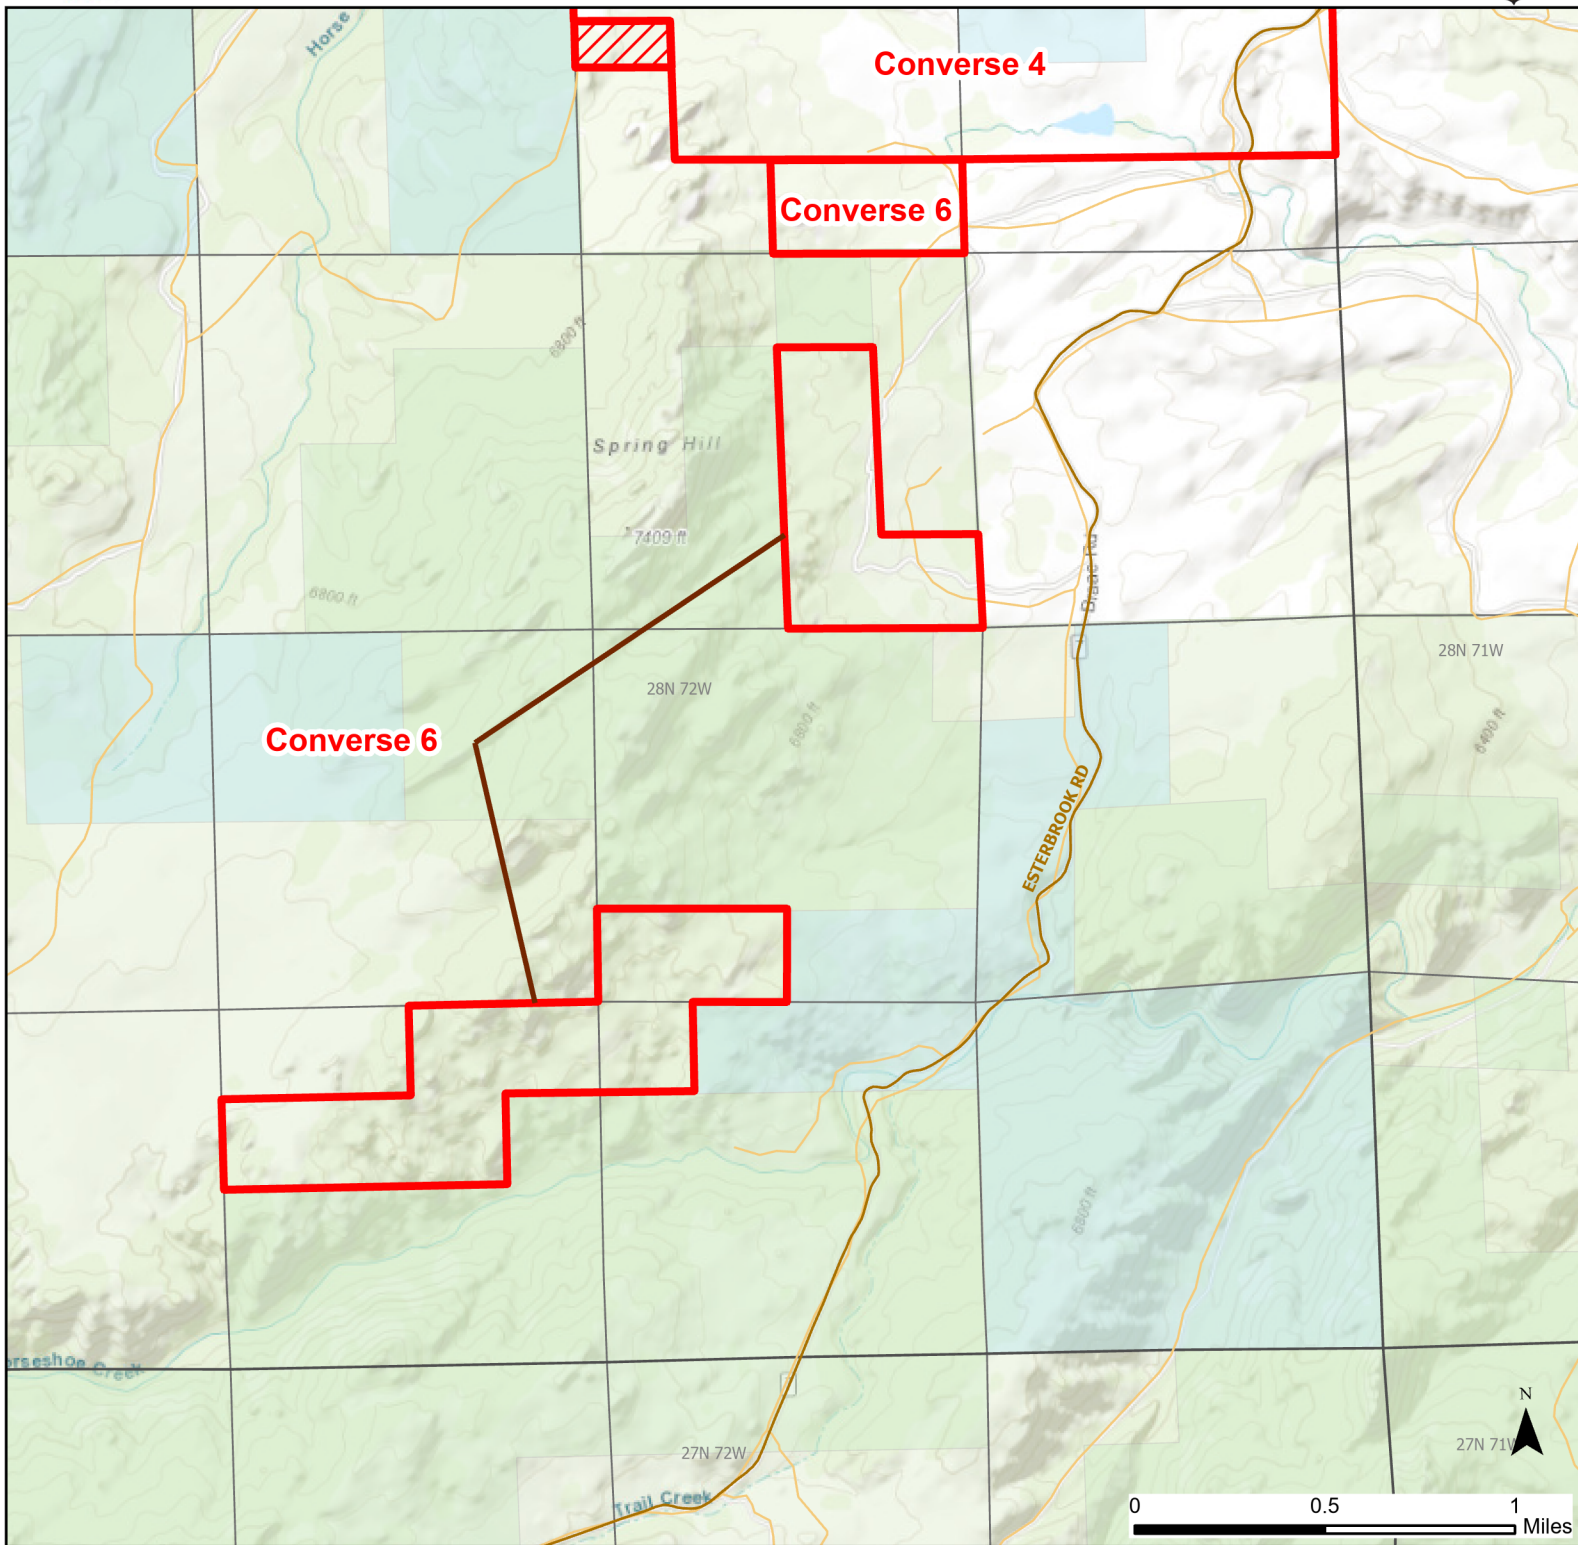

Converse 6 Walk-in Hunting Area

Access Dates:
09/1 - 01/31
2023 Hunt Season

Parking	Closed Road	Boundary	Limited Range Weapons and Archery	State
Coupon Box	Roads	Archery Only	Other	DOD
Road Closed	County Boundaries			BLM
Open Road				Wyoming Game & Fish Dept.
Special Conditions Apply				Forest Service
			CLOSED	Private

Species allowed to hunt: Elk, Mountain Lion

Rules: Mountain lion hunting allowed.

This map is for visual use, assistance and general location only, does not represent a survey, and is not to be used for legal conveyance. Hunt Area boundaries are approximate, consult Game and Fish Hunting Regulations for descriptions and restrictions. Access to these private lands for any commercial activity must be gained by contacting the individual landowner(s) directly.