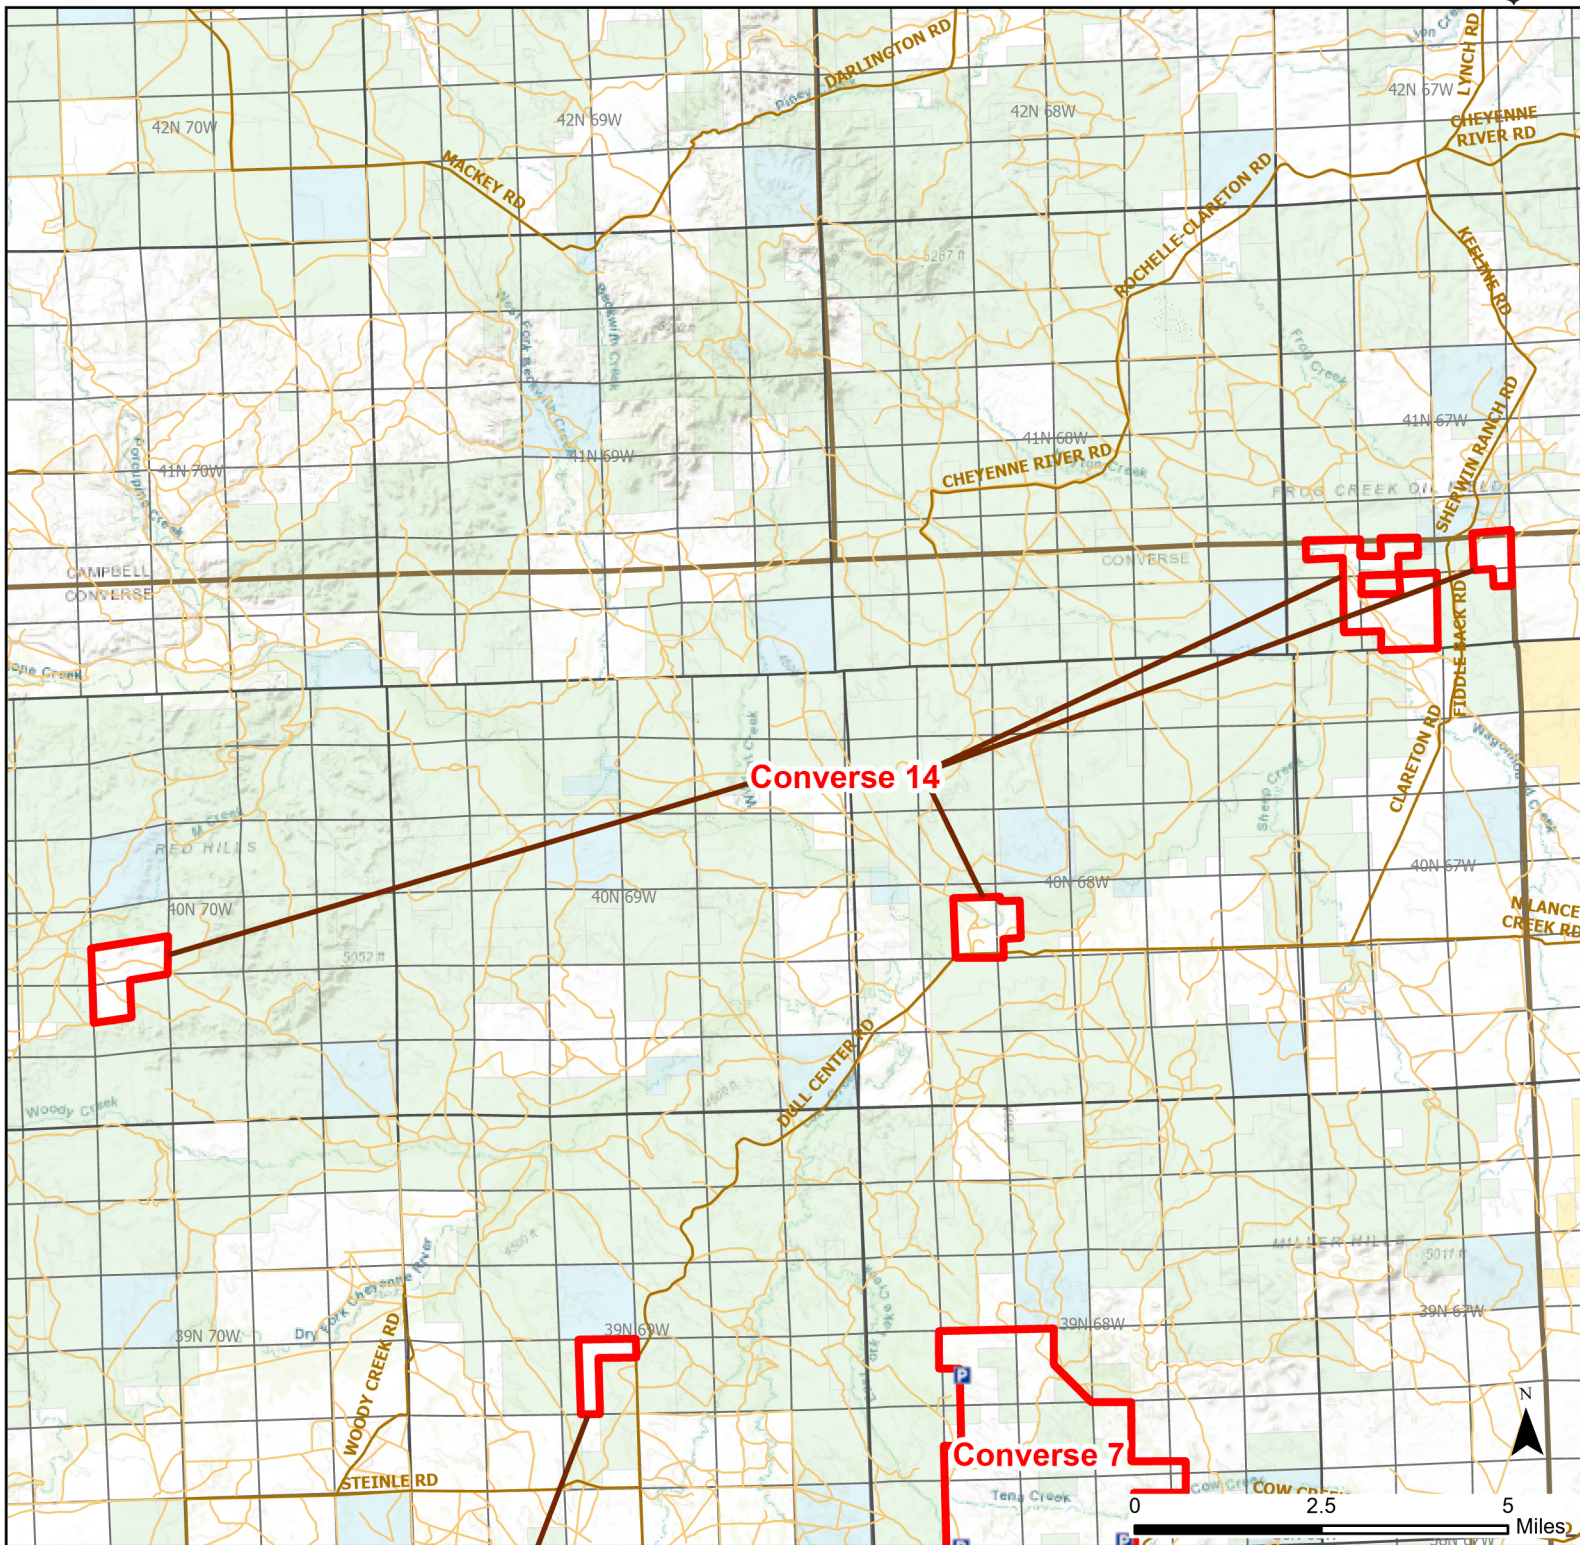

Converse 14 Walk-in Hunting Area

Access Dates:
08/15 - 05/31
2023 Hunt Season

Parking	Closed Road	Boundary	Limited Range Weapons and Archery	State
Coupon Box	Roads	Archery Only	Other	DOD
Road Closed	County Boundaries		CLOSED	BLM
Open Road				Wyoming Game & Fish Dept.
Special Conditions Apply				Forest Service
				Private

Species allowed to hunt: Waterfowl, Sharp-tailed Grouse, Blue Grouse, Doves, Partridge, Turkey, Rabbit, Antelope, Deer, Elk

Rules: Foot traffic only

This map is for visual use, assistance and general location only, does not represent a survey, and is not to be used for legal conveyance. Hunt Area boundaries are approximate, consult Game and Fish Hunting Regulations for descriptions and restrictions. Access to these private lands for any commercial activity must be gained by contacting the individual landowner(s) directly.