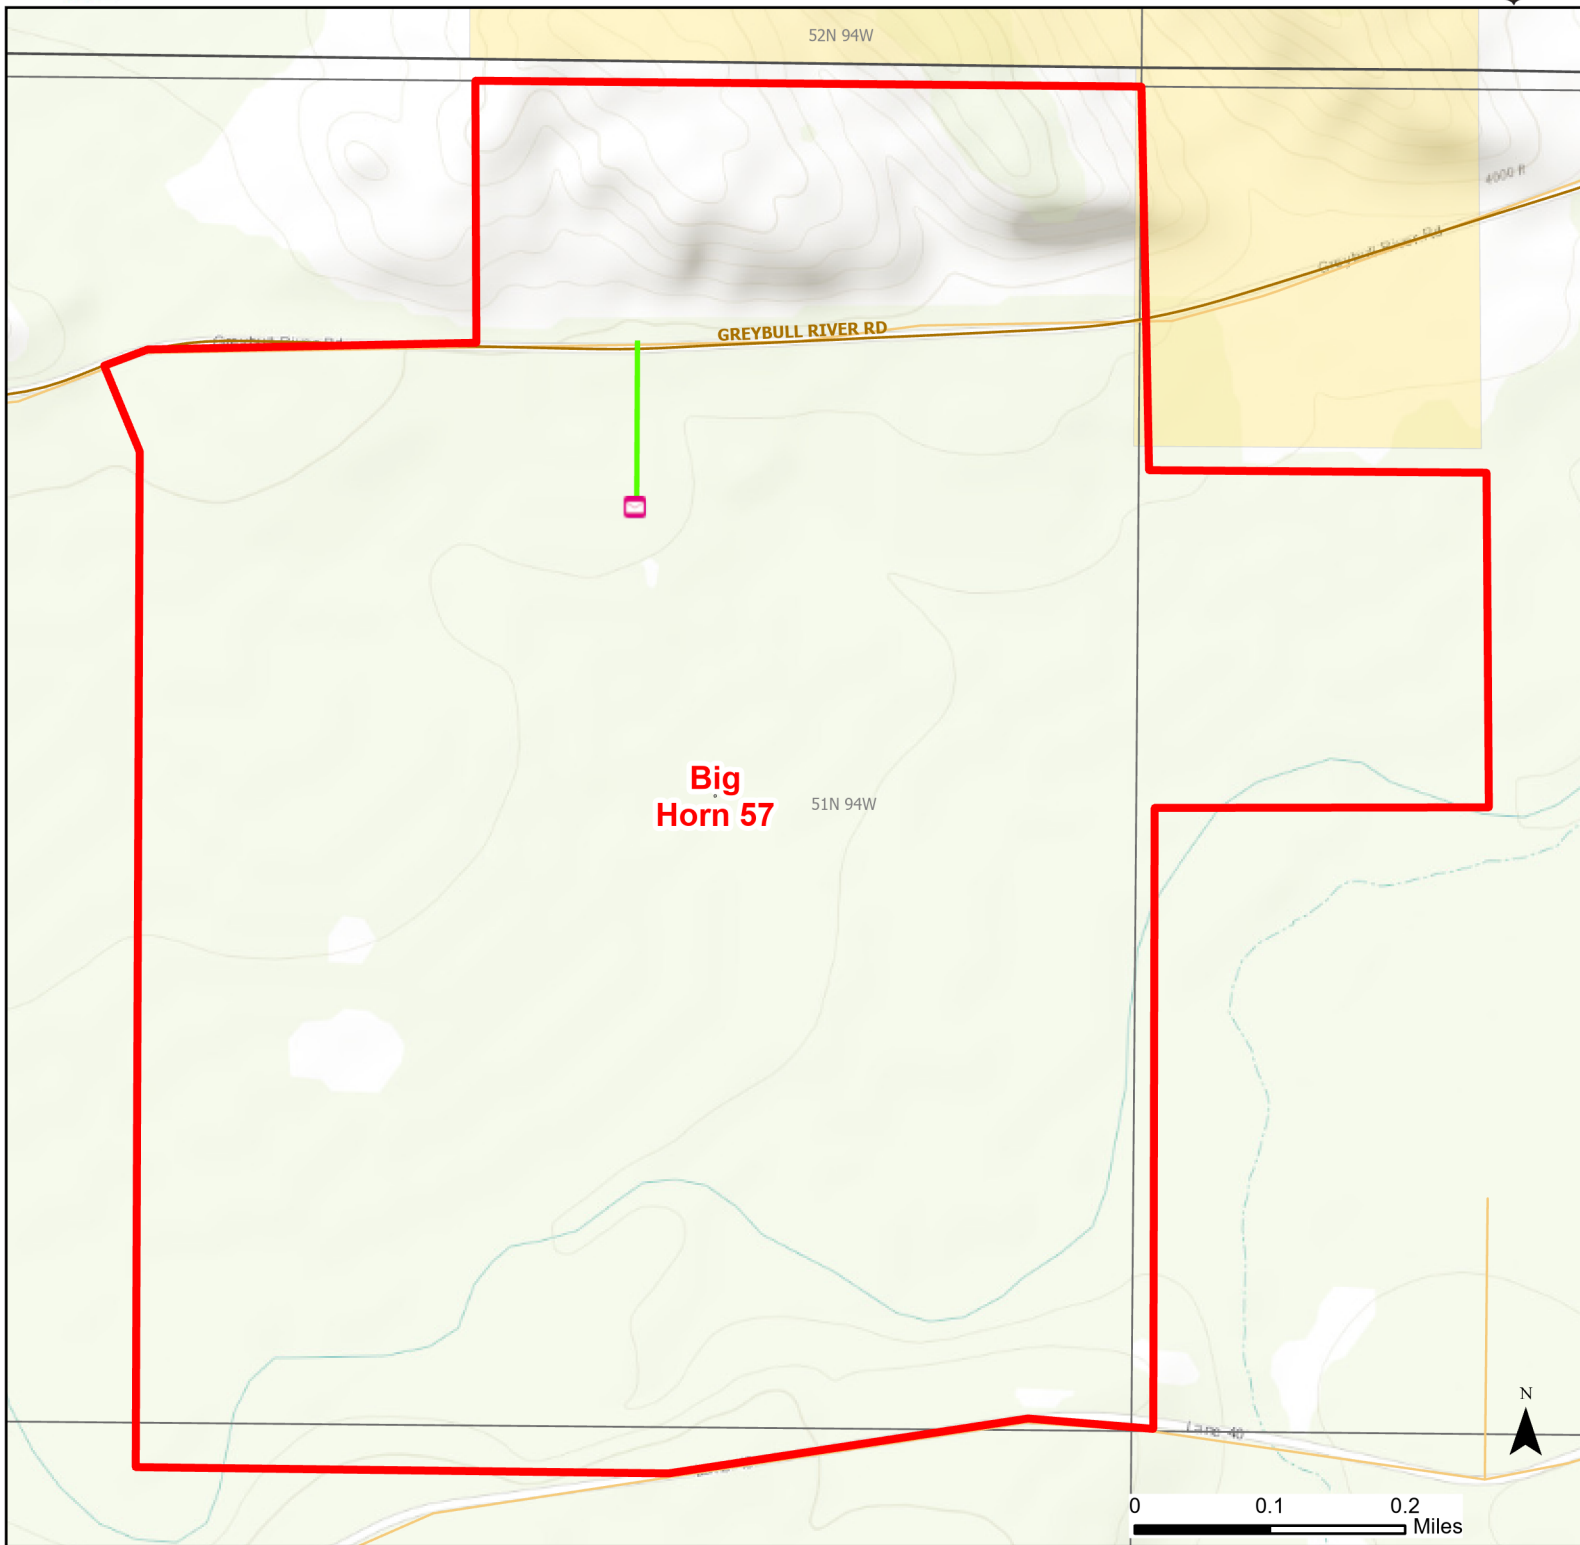

Big Horn 57 Walk-in Hunting Area

Access Dates:
09/01 - 02/28
2023 Hunt Season

Parking	Closed Road	Boundary	Limited Range Weapons and Archery	State
Coupon Box	Roads	Archery Only	Other	DOD
Road Closed	County Boundaries	CLOSED		BLM
Open Road				Wyoming Game & Fish Dept.
Special Conditions Apply				Forest Service
				Private

Species allowed to hunt: Waterfowl, Sandhill Crane, Doves, Rabbit, Deer, Elk

Rules: All vehicles must park in designated parking areas only. Portable blinds may be used on a daily basis. Blinds must have owner's name and contact info affixed and may not be left in the field overnight. Motorized vehicle access limited to designated roads only. Designated roads are marked with a white arrow. Crow hunting allowed during open season.

This map is for visual use, assistance and general location only, does not represent a survey, and is not to be used for legal conveyance. Hunt Area boundaries are approximate, consult Game and Fish Hunting Regulations for descriptions and restrictions. Access to these private lands for any commercial activity must be gained by contacting the individual landowner(s) directly.