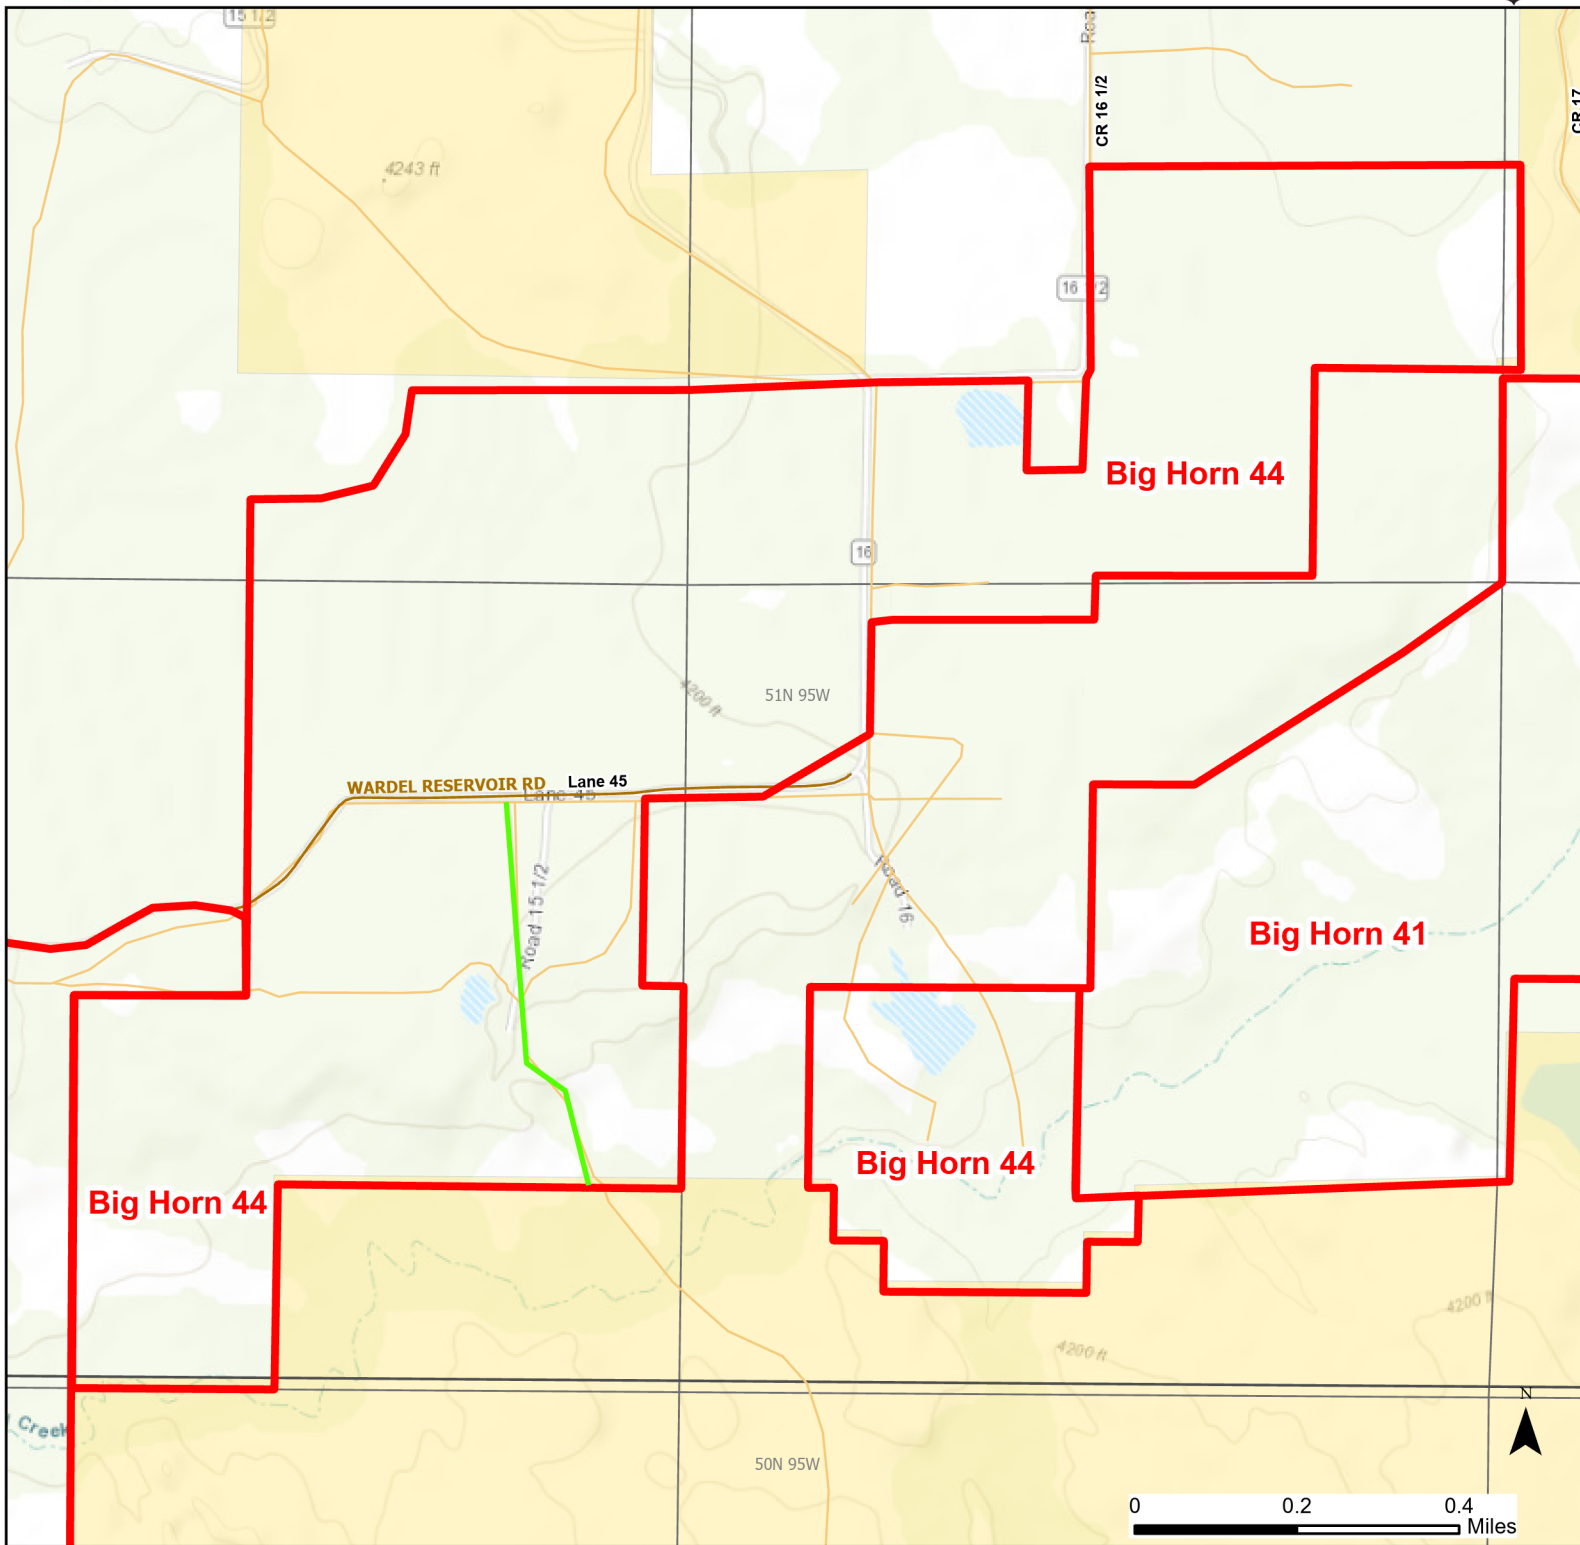

# Big Horn 44 Walk-in Hunting Area

Access Dates:  
08/15 - 05/31  
2023 Hunt Season

Parking	Closed Road	Boundary	Limited Range Weapons and Archery	State
Coupon Box	Roads	County Boundaries	Archery Only	DOD
Road Closed	Open Road	Other	CLOSED	BLM
Special Conditions Apply				Wyoming Game & Fish Dept.
				Forest Service
				Private

Species allowed to hunt: Waterfowl, Sandhill Crane, Doves, Partridge, Turkey, Rabbit, Antelope, Deer

Rules: Portable blinds may be used on a daily basis. Blinds must have owner's name and contact info affixed and may not be left in the field overnight. Motorized vehicle access limited to designated roads only. Designated roads are marked with a white arrow.

This map is for visual use, assistance and general location only, does not represent a survey, and is not to be used for legal conveyance. Hunt Area boundaries are approximate, consult Game and Fish Hunting Regulations for descriptions and restrictions. Access to these private lands for any commercial activity must be gained by contacting the individual landowner(s) directly.