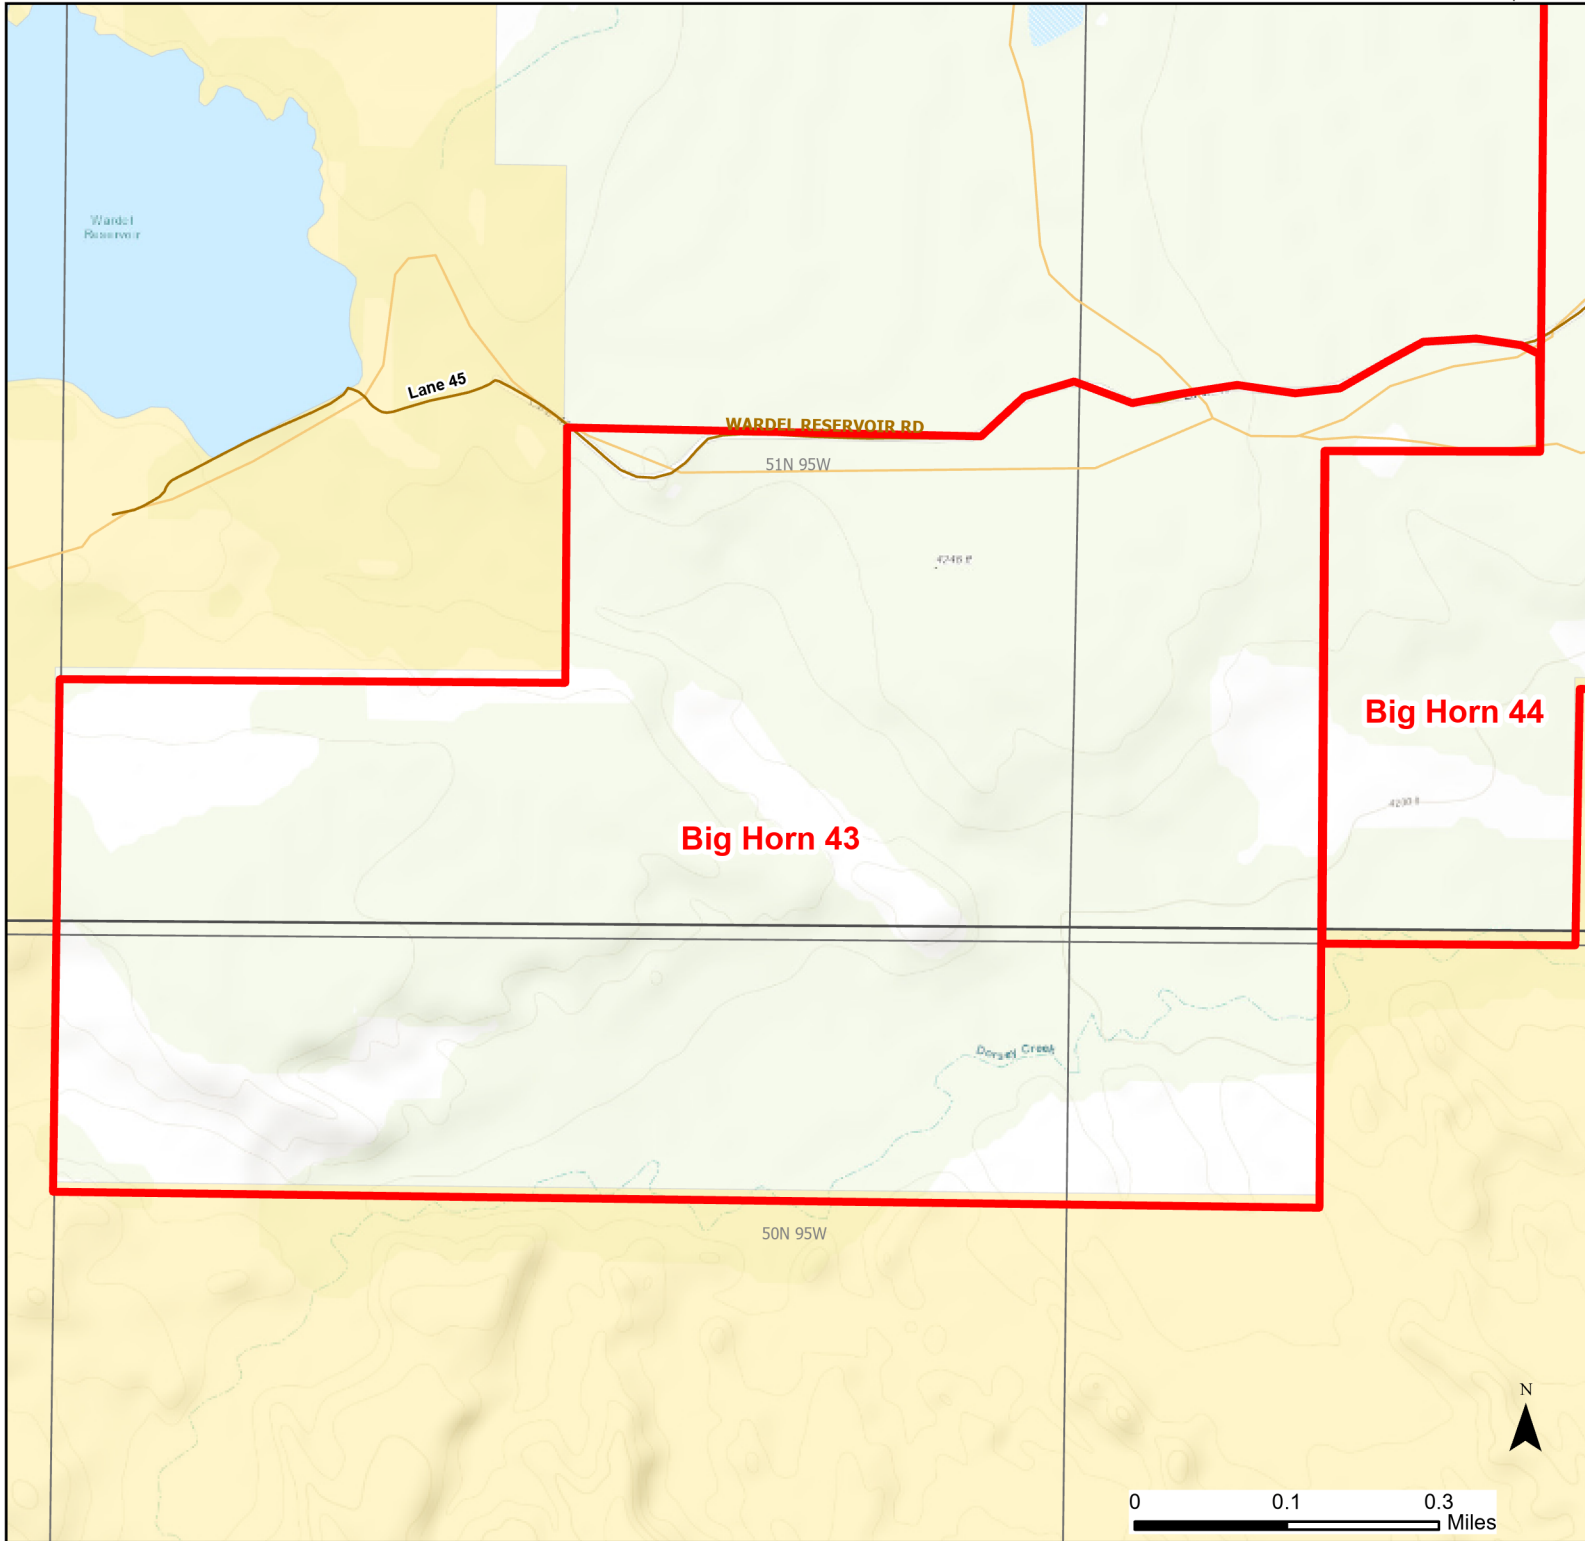

# Big Horn 43 Walk-in Hunting Area

Access Dates:  
08/15 - 05/31  
2023 Hunt Season

Parking	Closed Road	Boundary	Limited Range Weapons and Archery	State
Coupon Box	Roads	County Boundaries	Other	DOD
Road Closed	Open Road	Archery Only	CLOSED	BLM
Special Conditions Apply				Wyoming Game & Fish Dept.
				Forest Service
				Private

Species allowed to hunt: Antelope, Deer

Rules: Portable blinds may be used on a daily basis. Blinds must have owner's name and contact info affixed and may not be left in the field overnight.

This map is for visual use, assistance and general location only, does not represent a survey, and is not to be used for legal conveyance. Hunt Area boundaries are approximate, consult Game and Fish Hunting Regulations for descriptions and restrictions. Access to these private lands for any commercial activity must be gained by contacting the individual landowner(s) directly.