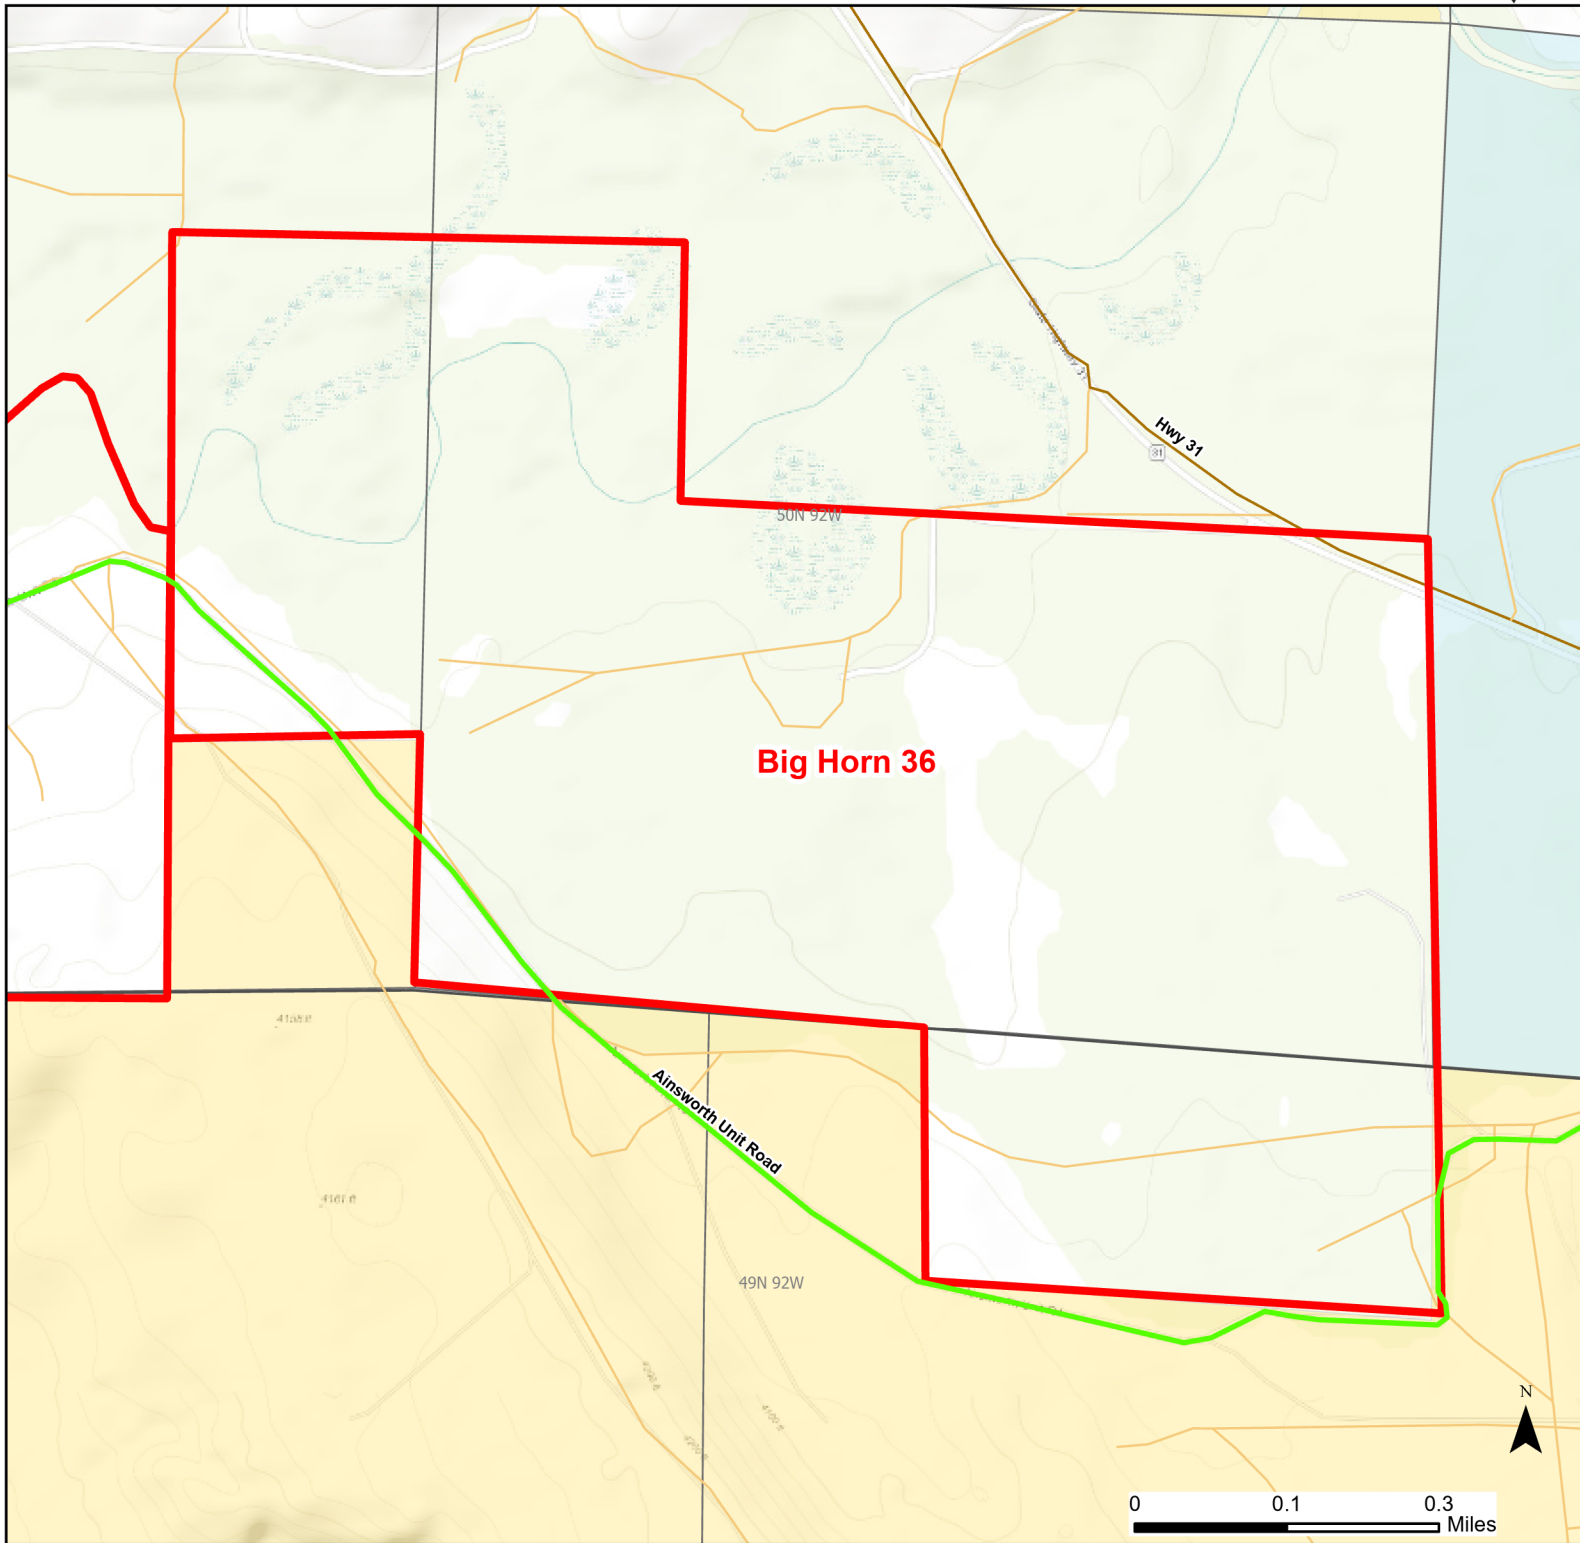

Big Horn 36 Walk-in Hunting Area

Access Dates:
08/15 - 02/28
2023 Hunt Season

Parking	Closed Road	Boundary	Limited Range Weapons and Archery	State
Coupon Box	Roads	Archery Only	Other	DOD
Road Closed	County Boundaries	CLOSED		BLM
Open Road				Wyoming Game & Fish Dept.
Special Conditions Apply				Forest Service
				Private

This map is for visual use, assistance and general location only, does not represent a survey, and is not to be used for legal conveyance. Hunt Area boundaries are approximate, consult Game and Fish Hunting Regulations for descriptions and restrictions. Access to these private lands for any commercial activity must be gained by contacting the individual landowner(s) directly.