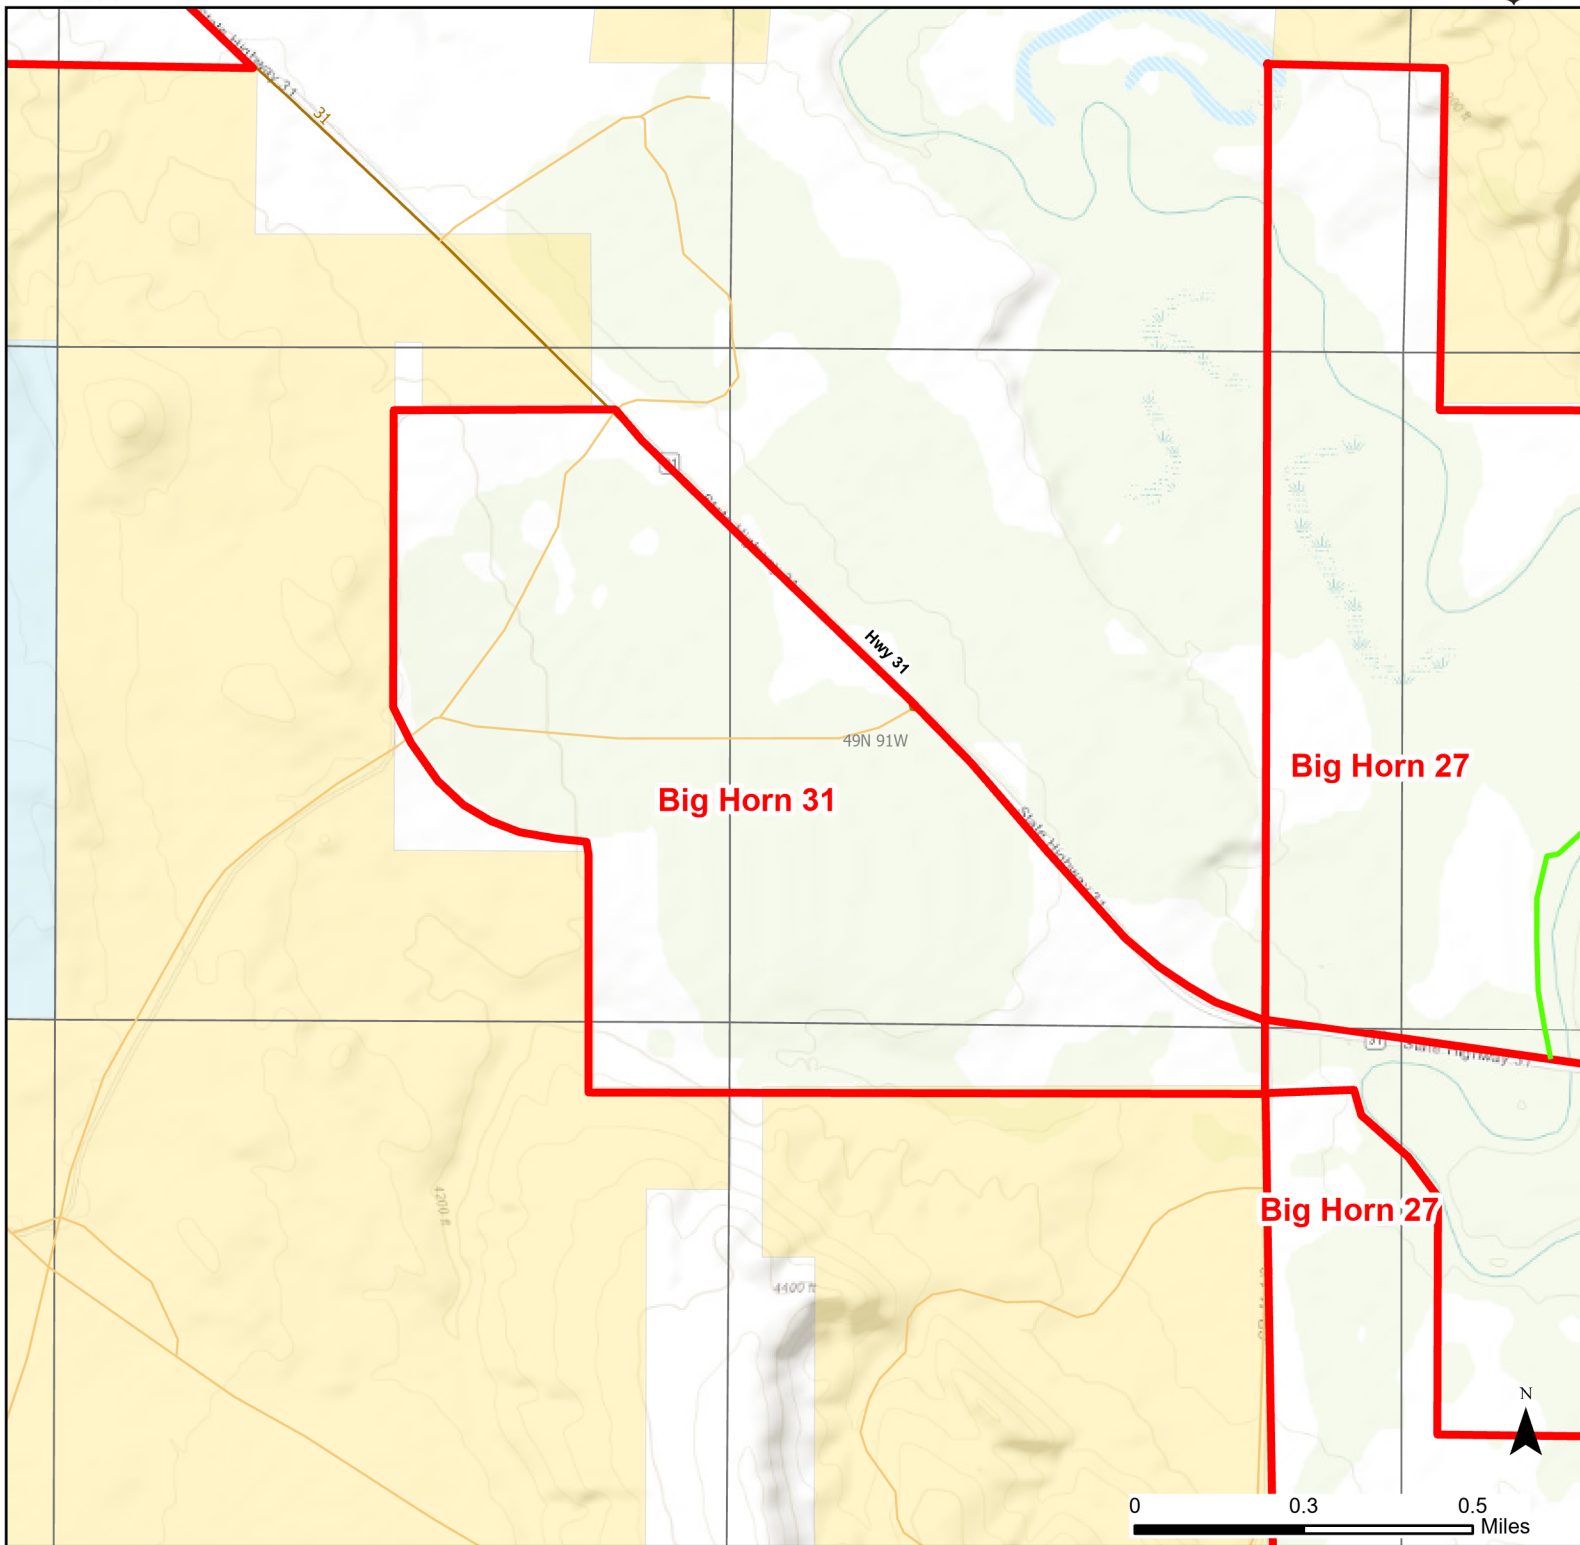

Big Horn 31 Walk-in Hunting Area

Access Dates:
08/15 - 01/31
2023 Hunt Season

Parking	Closed Road	Boundary	Limited Range Weapons and Archery	State
Coupon Box	Roads	County Boundaries	Other	DOD
Road Closed	Special Conditions Apply	Archery Only	CLOSED	BLM
Open Road				Wyoming Game & Fish Dept.
				Forest Service
				Private

Species allowed to hunt: Pheasant, Partridge, Antelope, Deer

Rules: Portable blinds may be used on a daily basis. Blinds must have owner's name and contact info affixed and may not be left in the field overnight.

This map is for visual use, assistance and general location only, does not represent a survey, and is not to be used for legal conveyance. Hunt Area boundaries are approximate, consult Game and Fish Hunting Regulations for descriptions and restrictions. Access to these private lands for any commercial activity must be gained by contacting the individual landowner(s) directly.