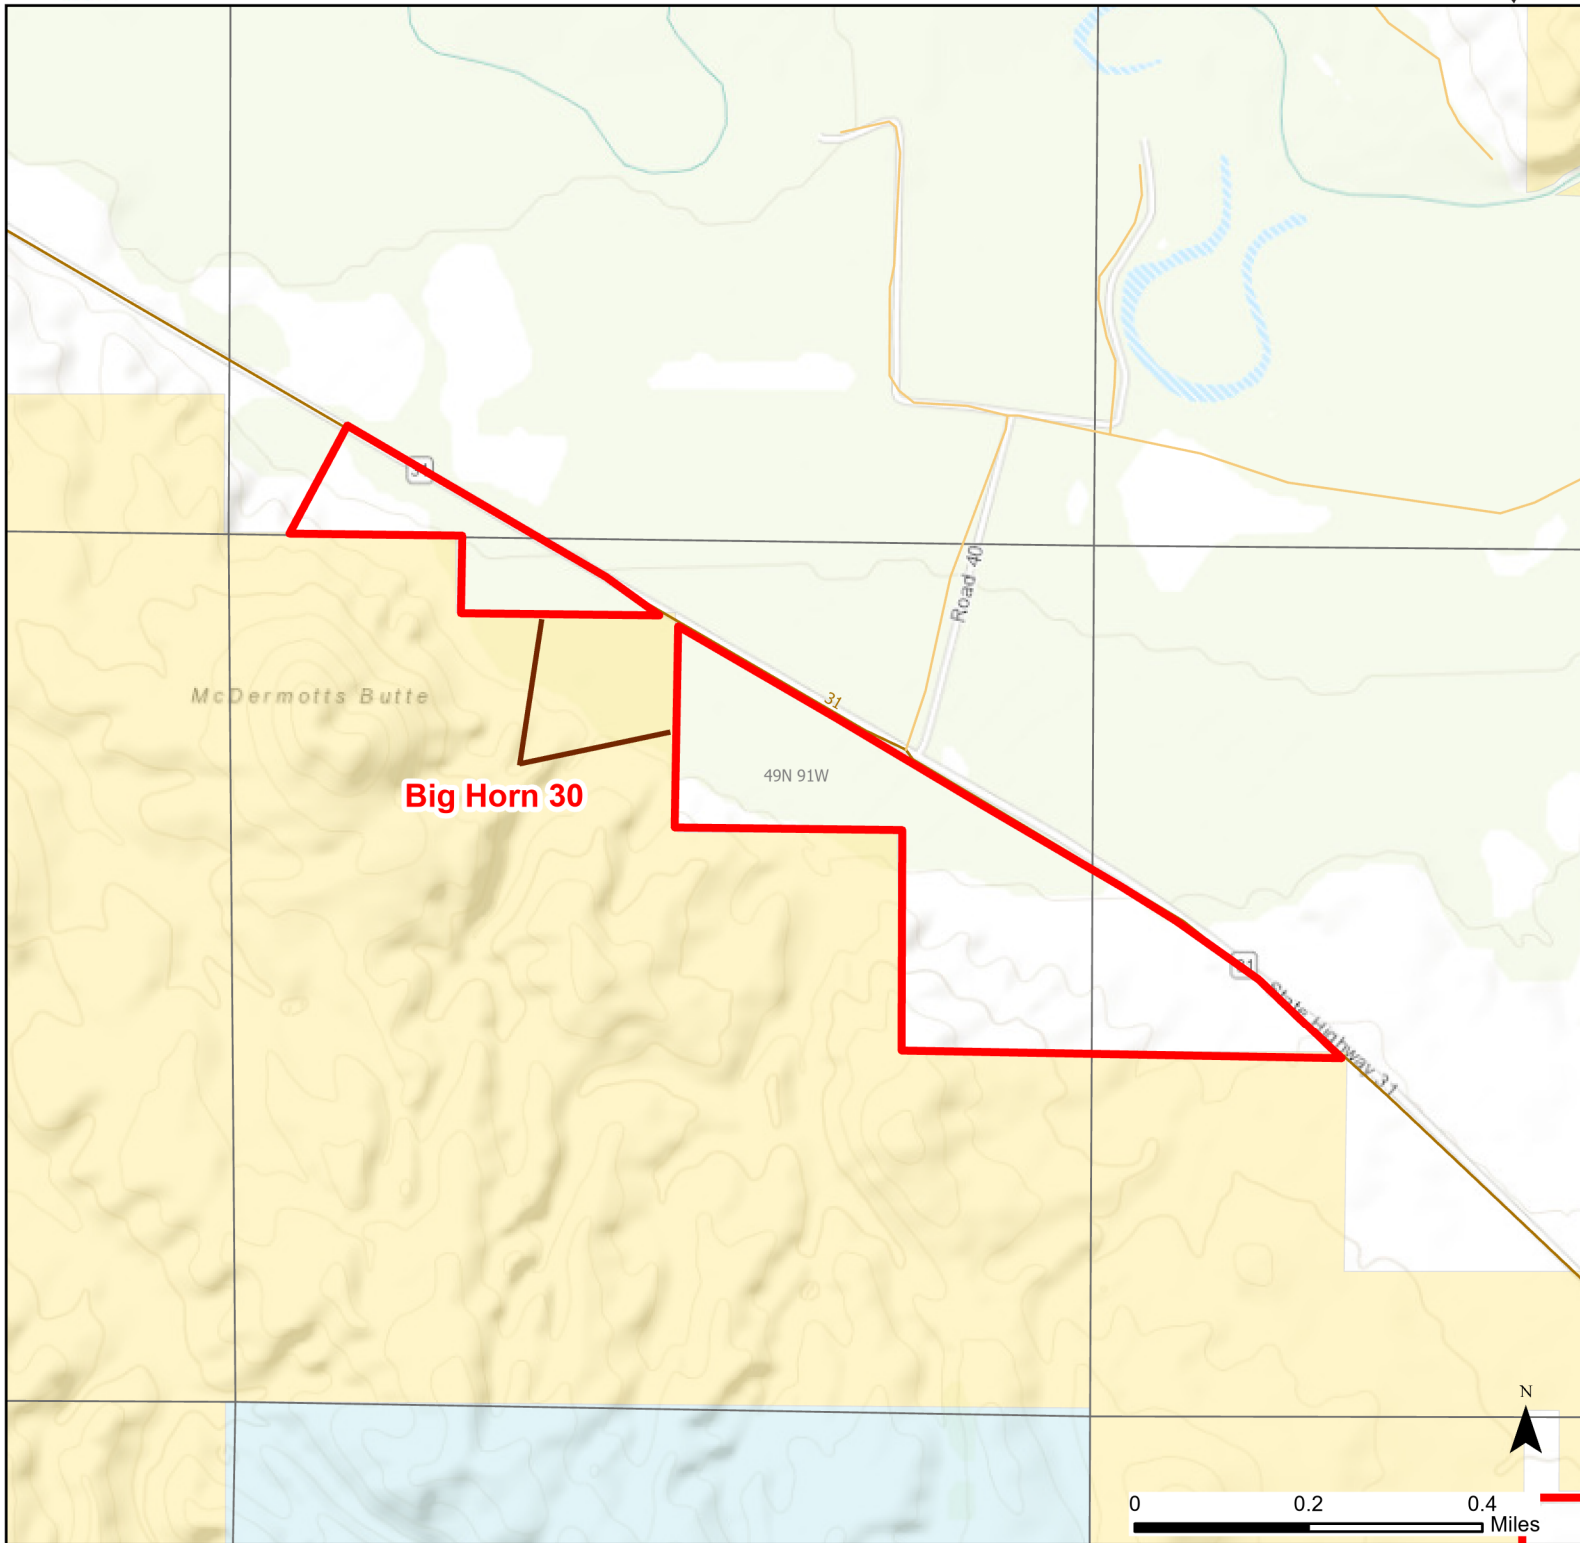

Big Horn 30 Walk-in Hunting Area

Access Dates:
08/15 - 02/28
2023 Hunt Season

Parking	Closed Road	Boundary	Limited Range Weapons and Archery	State
Coupon Box	Roads	Archery Only	Other	DOD
Road Closed	County Boundaries	CLOSED		BLM
Open Road				Wyoming Game & Fish Dept.
Special Conditions Apply				Forest Service
				Private

This map is for visual use, assistance and general location only, does not represent a survey, and is not to be used for legal conveyance. Hunt Area boundaries are approximate, consult Game and Fish Hunting Regulations for descriptions and restrictions. Access to these private lands for any commercial activity must be gained by contacting the individual landowner(s) directly.