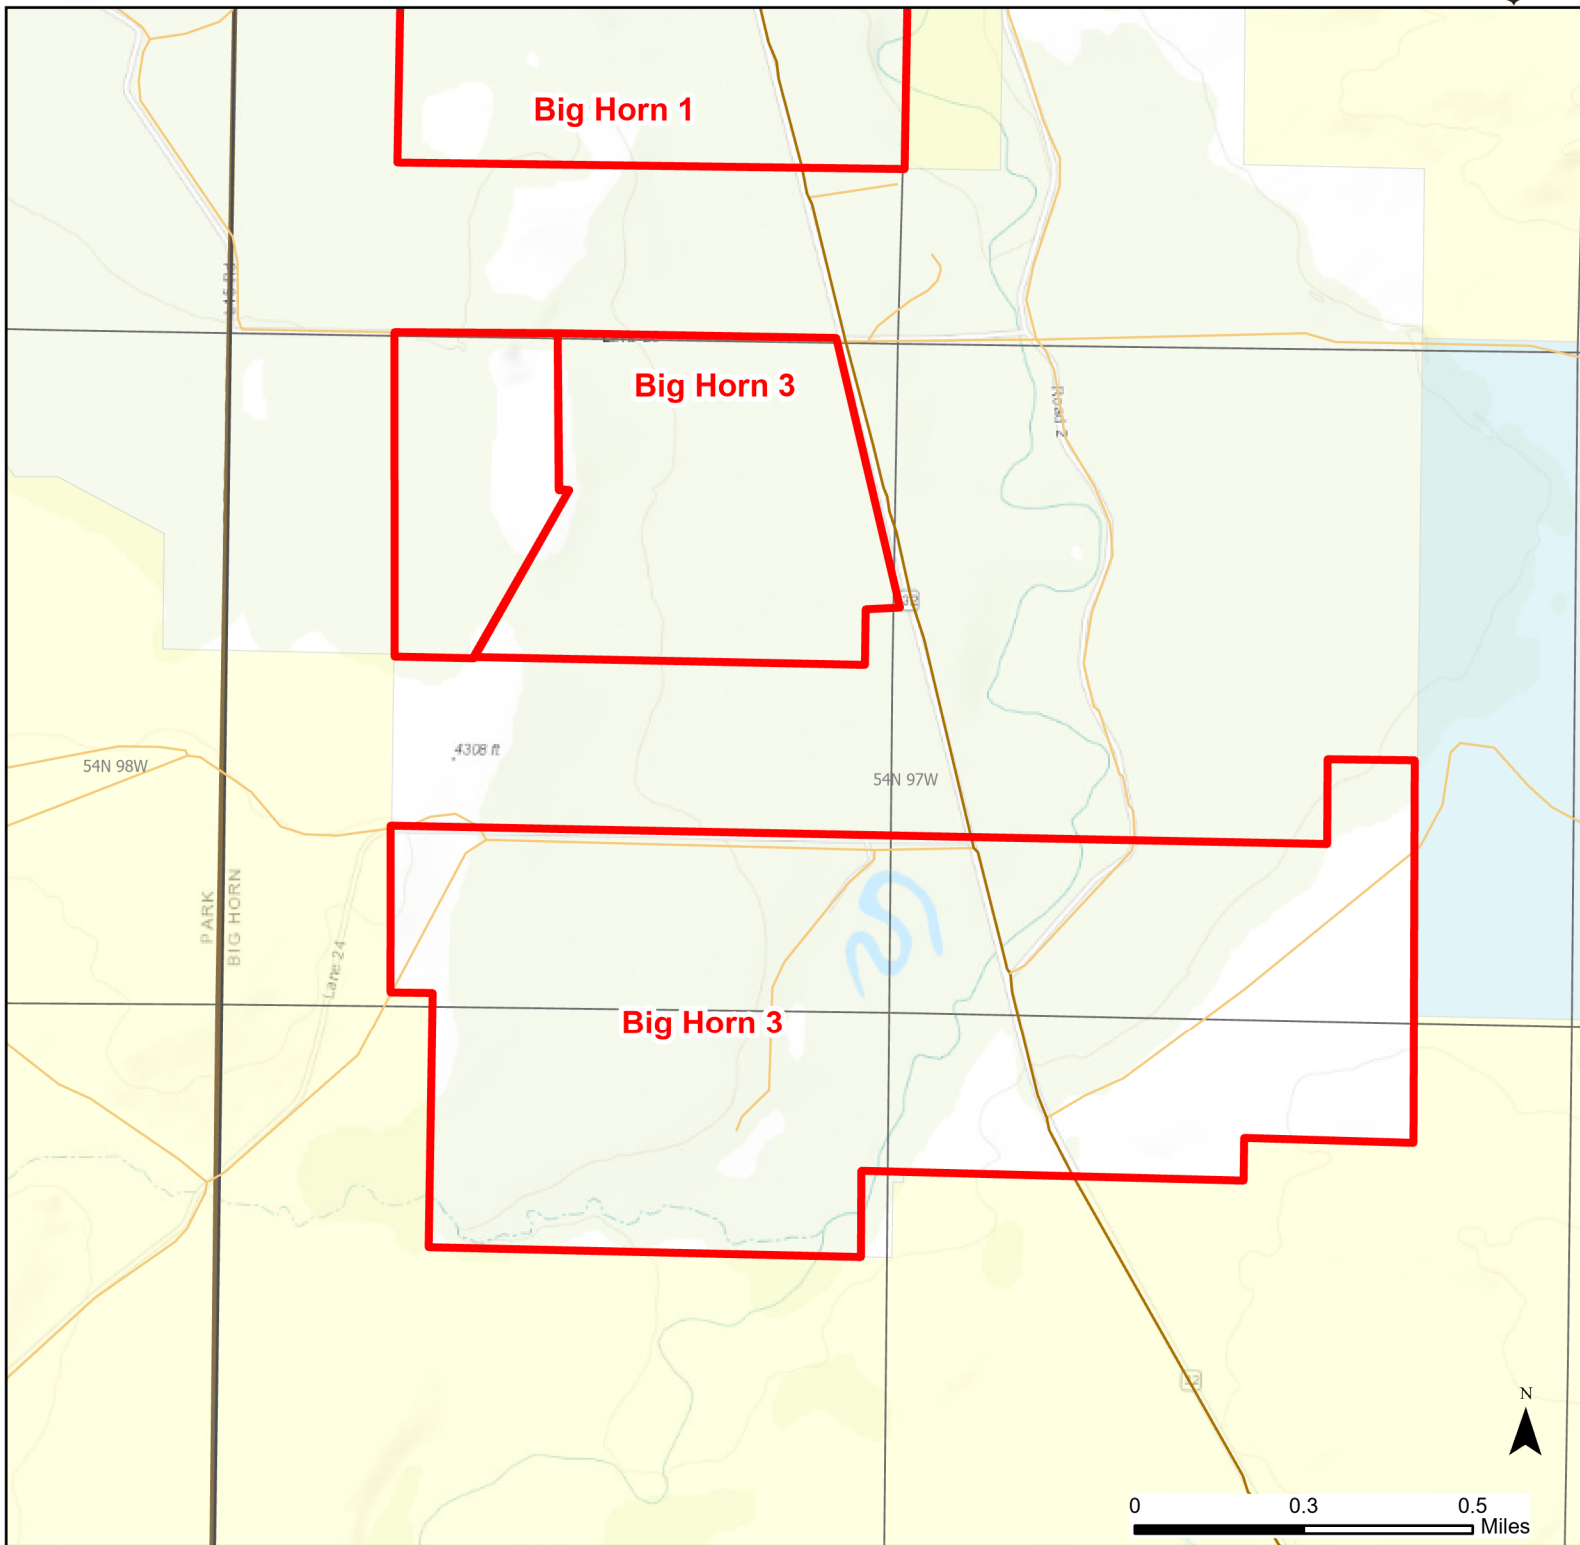

# Big Horn 3 Walk-in Hunting Area

Access Dates:  
08/15 - 05/31  
2023 Hunt Season

Parking	Closed Road	Boundary	Limited Range Weapons and Archery	State
Coupon Box	Roads	Archery Only	Other	DOD
Road Closed	County Boundaries	CLOSED		BLM
Open Road				Wyoming Game & Fish Dept.
Special Conditions Apply				Forest Service
				Private

Species allowed to hunt: Turkey, Antelope, Deer

Rules: Parking along county road only. Portable blinds may be used on a daily basis. Blinds must have owner's name and contact info affixed and may not be left in the field overnight. Close gates immediately.