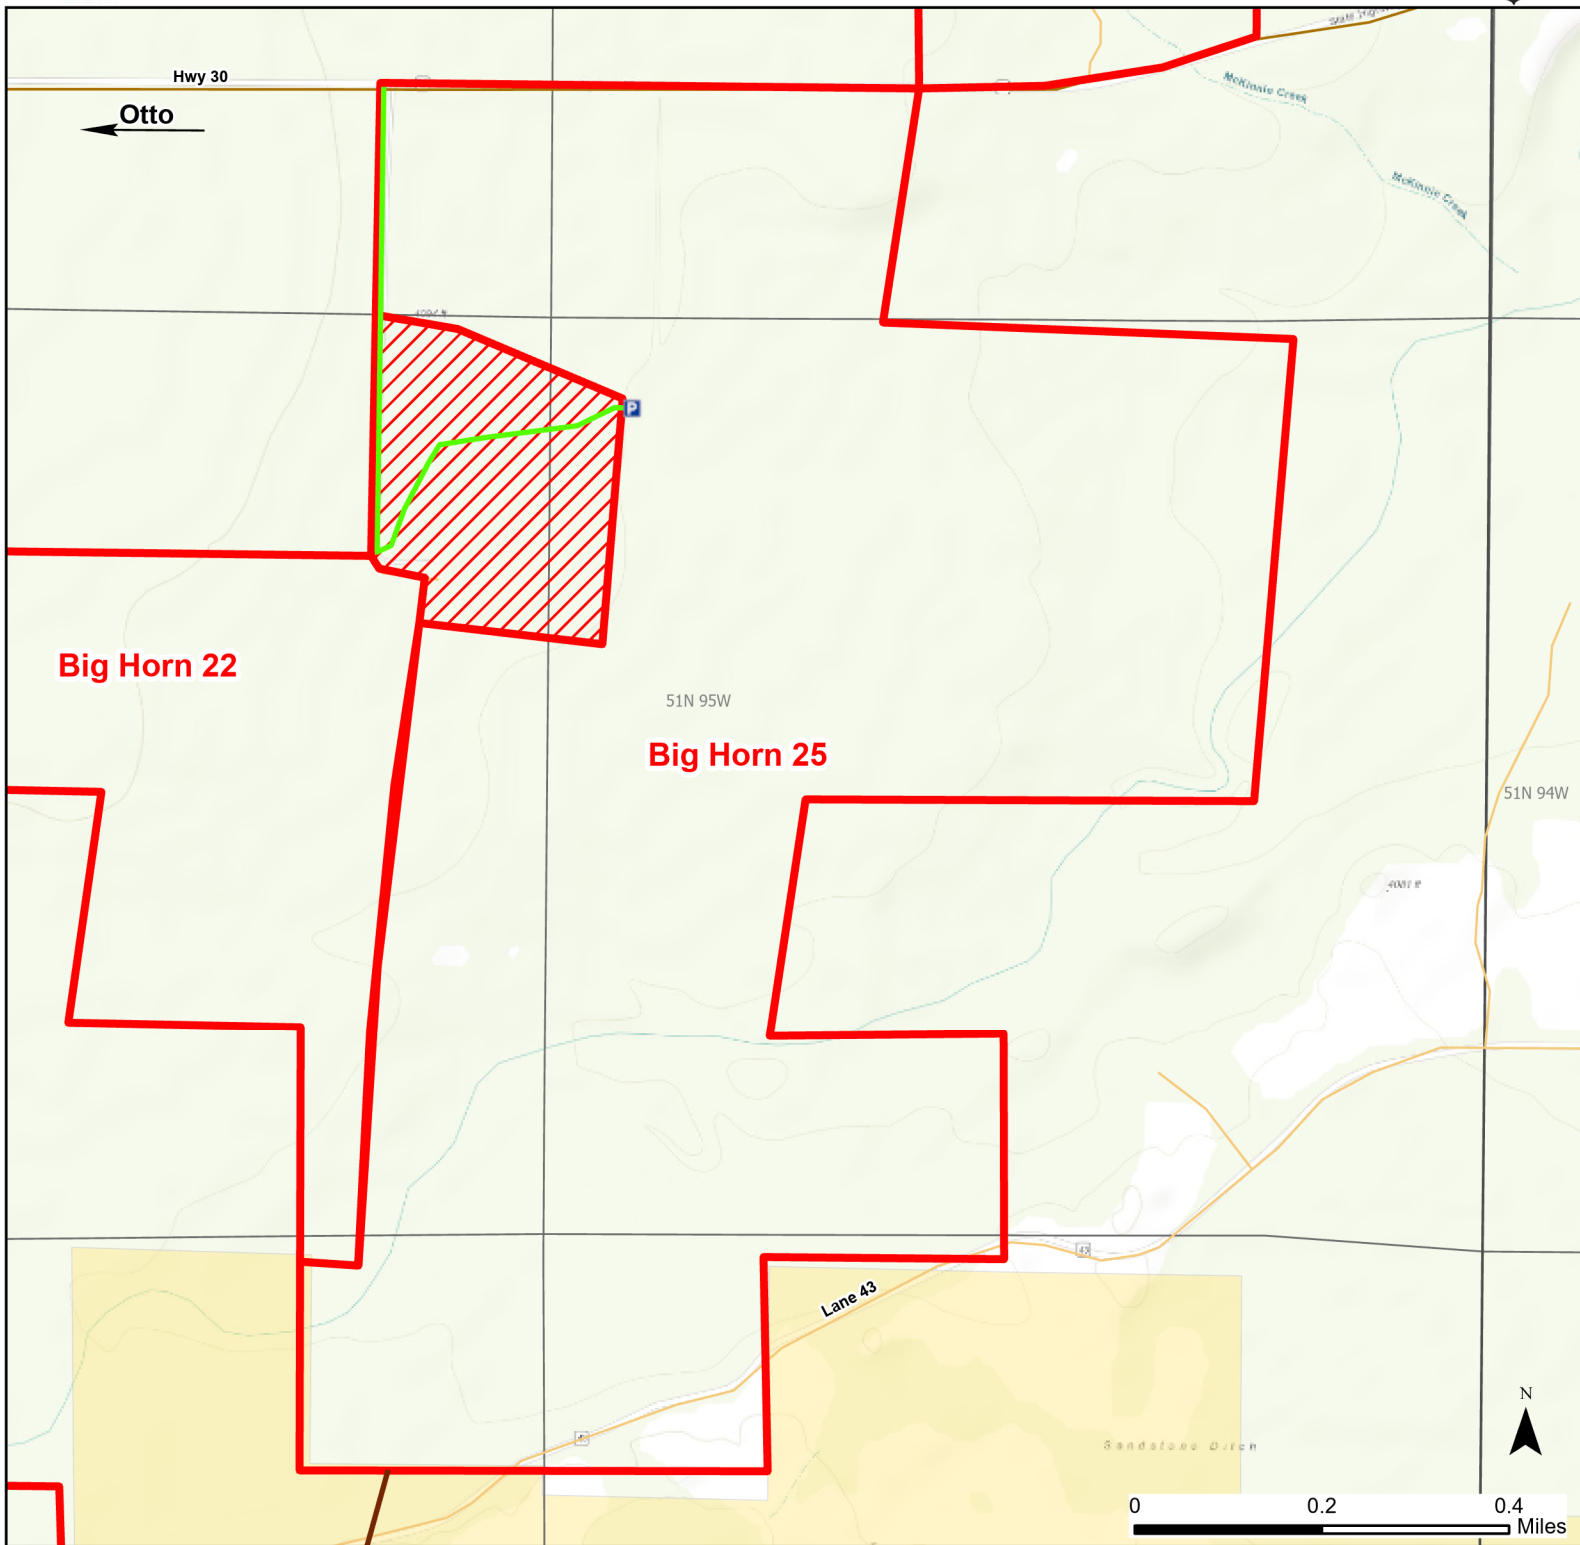

Big Horn 25 Walk-in Hunting Area

Access Dates:
08/15 - 05/31
2023 Hunt Season

Parking	Closed Road	Boundary	Limited Range Weapons and Archery	State
Coupon Box	Roads	Archery Only	Other	DOD
Road Closed	County Boundaries	CLOSED		BLM
Open Road				Wyoming Game & Fish Dept.
Special Conditions Apply				Forest Service
				Private

Species allowed to hunt: Waterfowl, Sandhill Crane, Doves, Turkey, Antelope, Deer, Elk

Rules: Portable blinds may be used on a daily basis. Blinds must have owner's name and contact info affixed and may not be left in the field overnight. Motorized vehicle access limited to designated roads only. Designated roads are marked with a white arrow.

This map is for visual use, assistance and general location only, does not represent a survey, and is not to be used for legal conveyance. Hunt Area boundaries are approximate, consult Game and Fish Hunting Regulations for descriptions and restrictions. Access to these private lands for any commercial activity must be gained by contacting the individual landowner(s) directly.