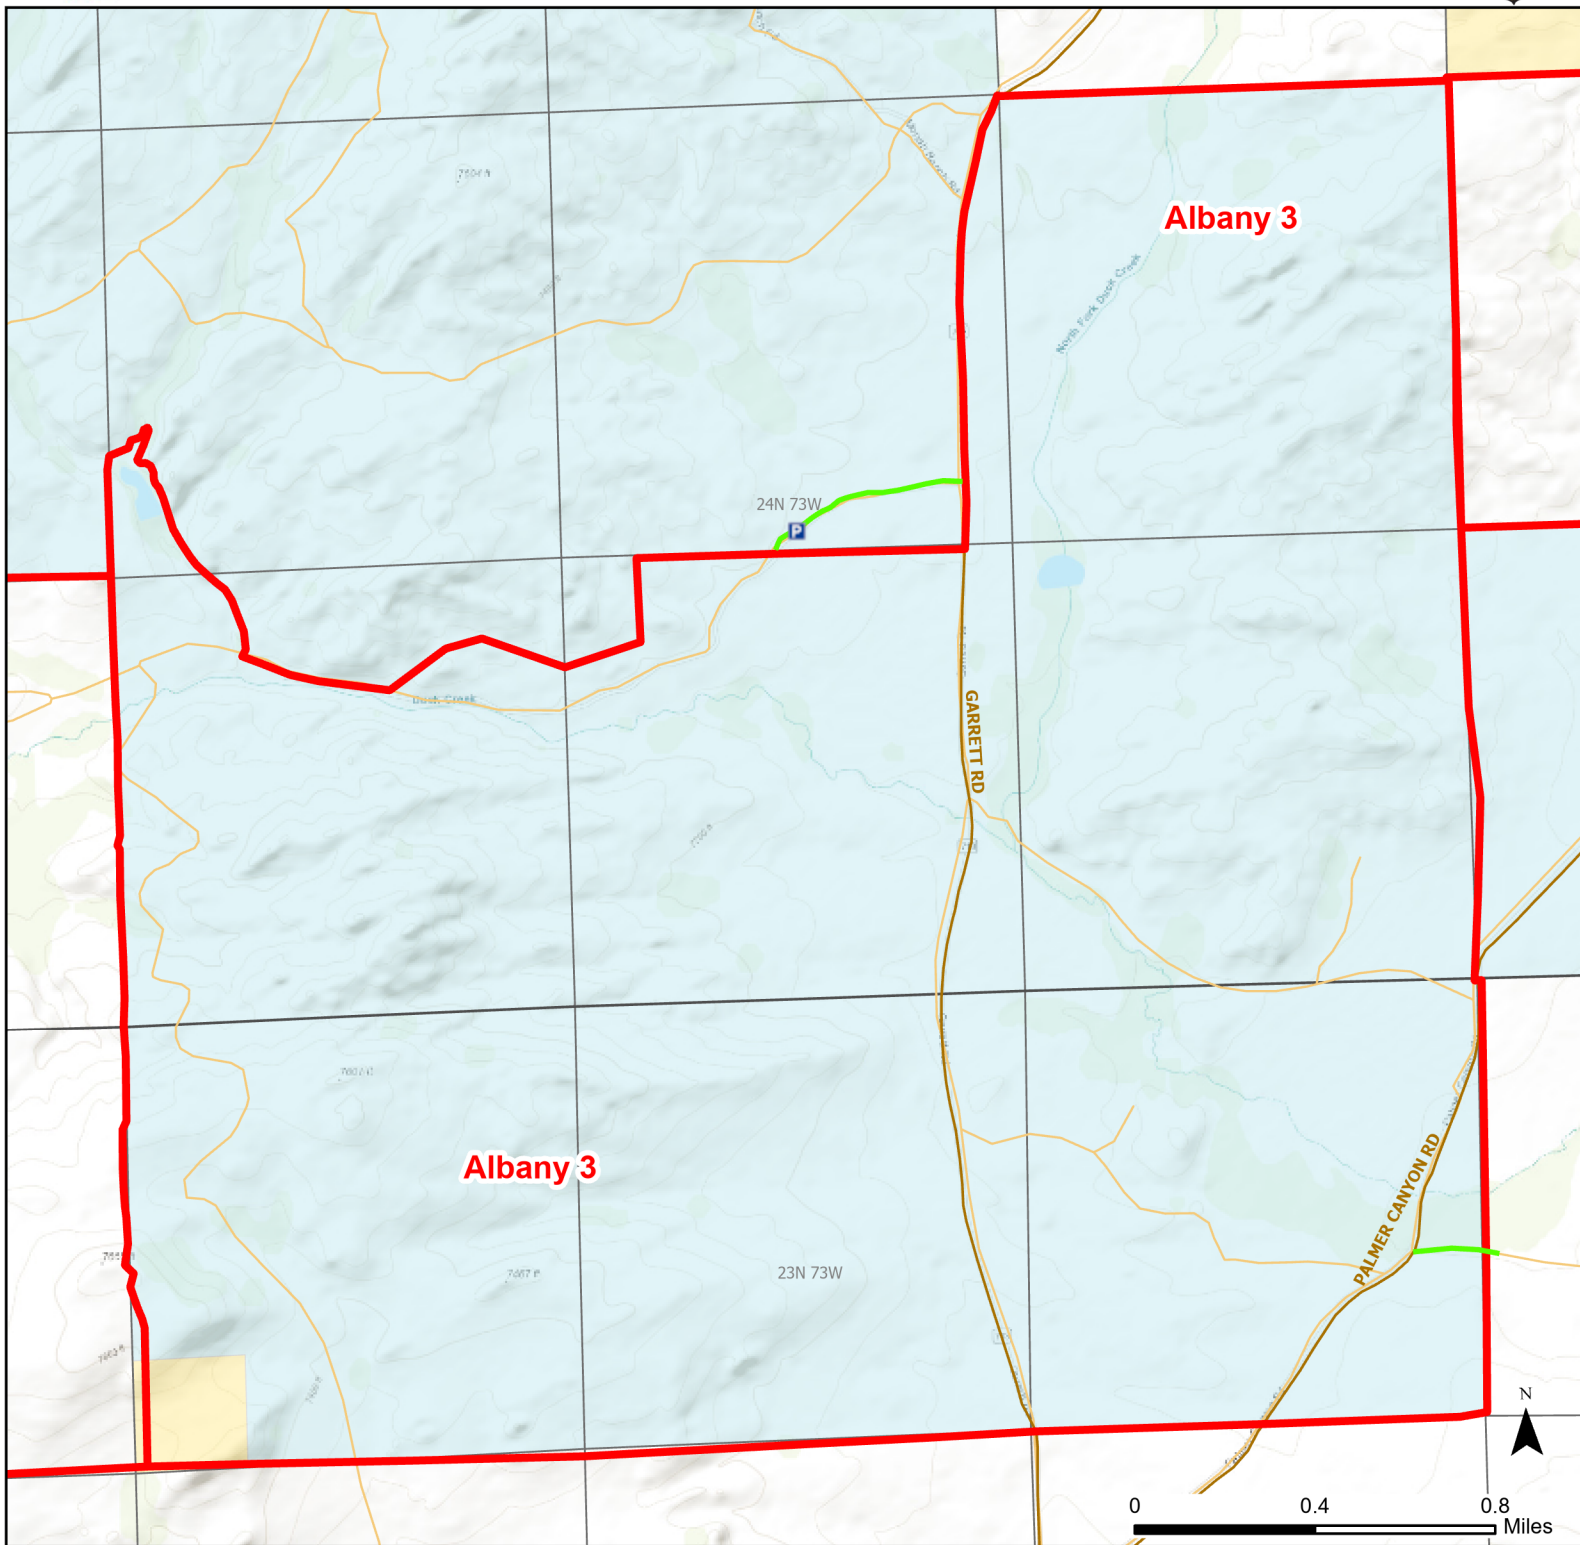

Albany 3 Walk-in Hunting Area

Access Dates:
07/01 - 06/30
2023 Hunt Season

Parking	Closed Road	Boundary	Limited Range Weapons and Archery	State
Coupon Box	Roads	Archery Only	Other	DOD
Road Closed	County Boundaries		CLOSED	BLM
Open Road				Wyoming Game & Fish Dept.
Special Conditions Apply				Forest Service
				Private

Species allowed to hunt: Rabbit, Antelope, Elk

Rules: Portable blinds may be used on a daily basis. Blinds must have owner's name and contact info affixed and may not be left in the field overnight. Motorized vehicle access limited to designated roads only. Designated roads are marked with a white arrow. Prairie dog hunting allowed. Hunters allowed to hunt off horseback. Predator hunting allowed during daylight hours only. State lands are enrolled in this Walk-in Area. All access restrictions apply.

This map is for visual use, assistance and general location only, does not represent a survey, and is not to be used for legal conveyance. Hunt Area boundaries are approximate, consult Game and Fish Hunting Regulations for descriptions and restrictions. Access to these private lands for any commercial activity must be gained by contacting the individual landowner(s) directly.