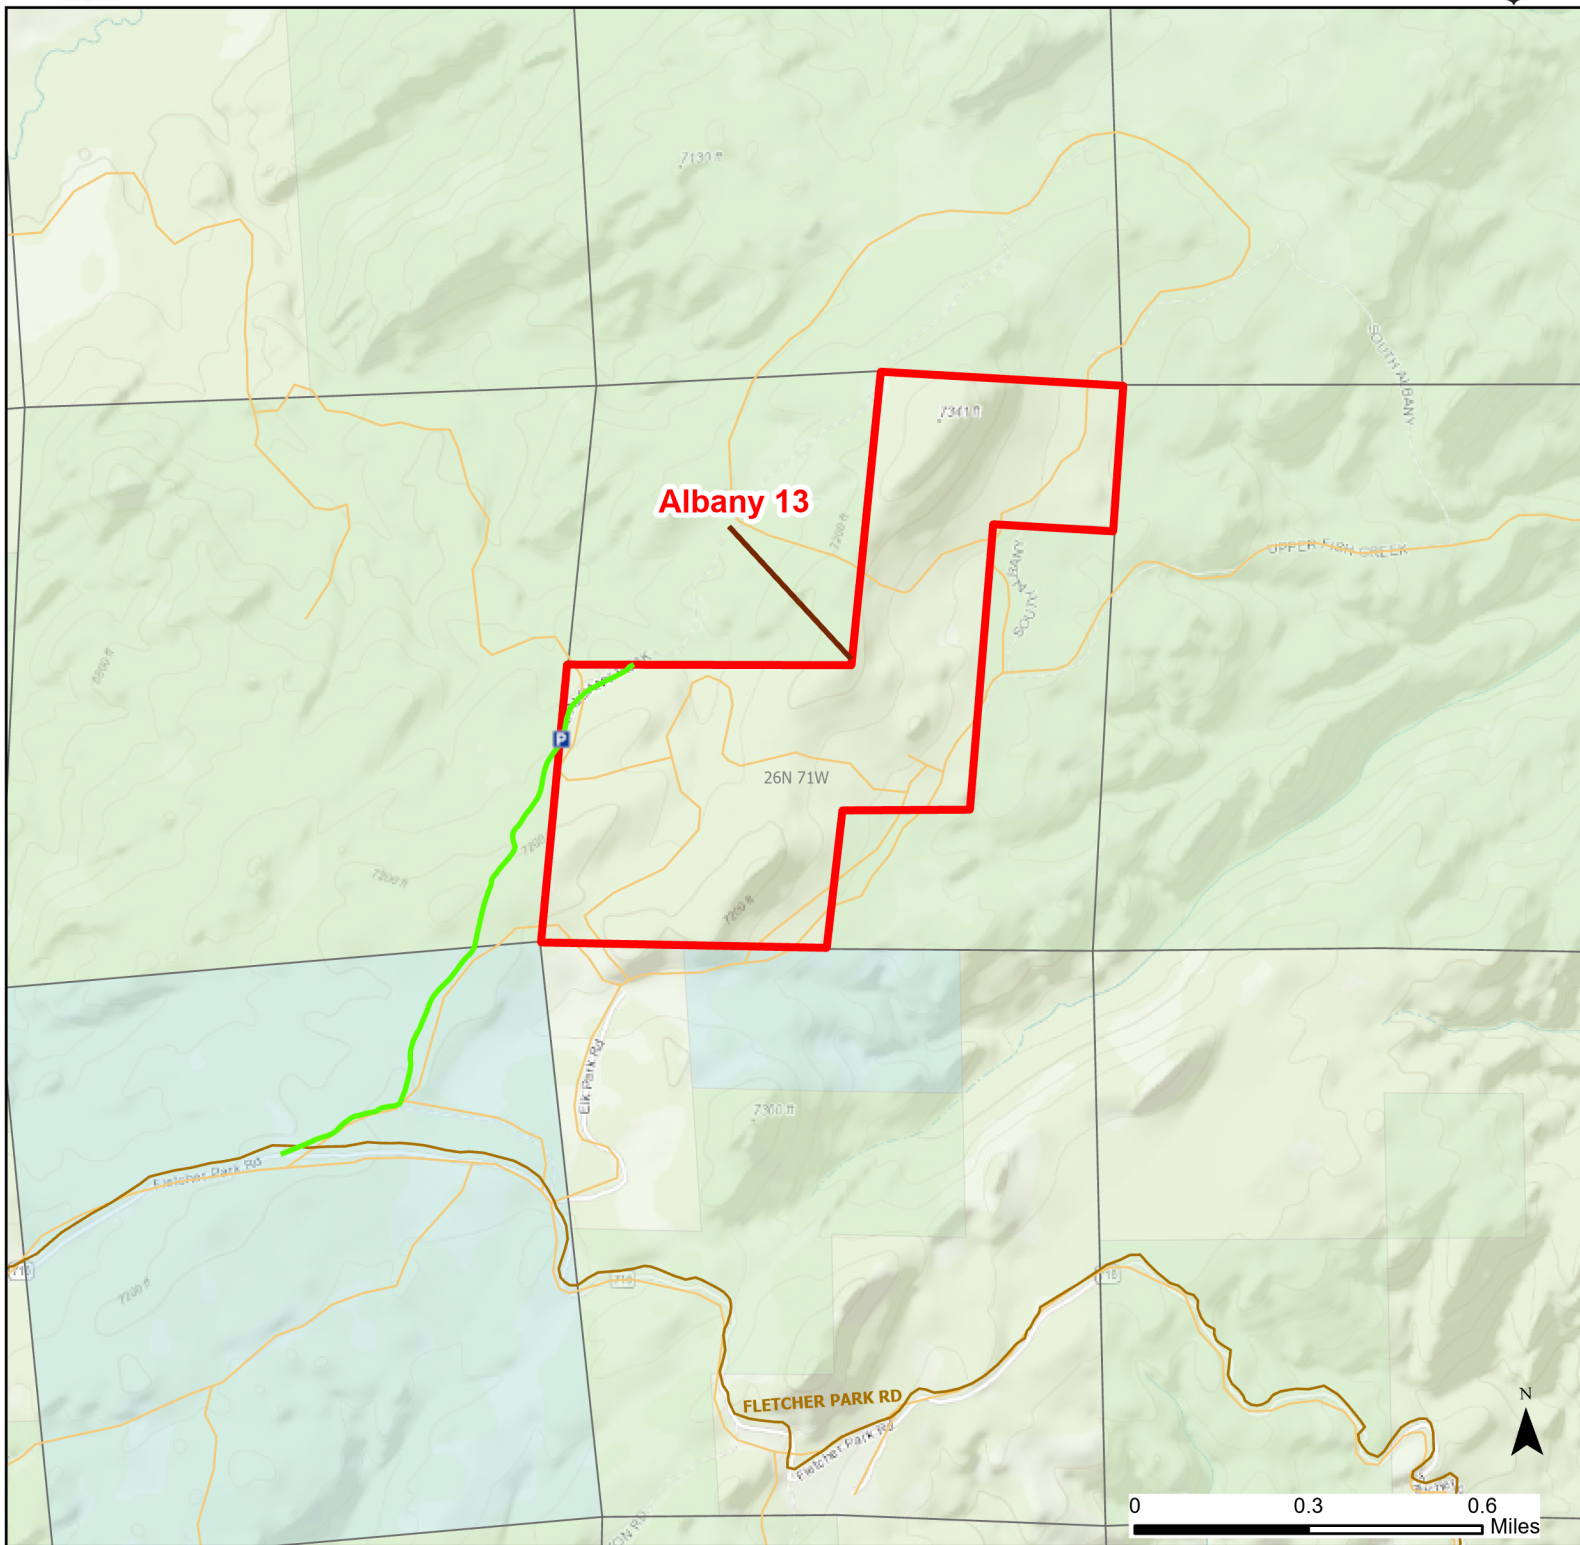

# Albany 13 Walk-in Hunting Area

Access Dates:  
09/01 - 05/31  
2023 Hunt Season

Parking	Closed Road	Boundary	Limited Range Weapons and Archery	State
Coupon Box	Roads	Archery Only	Other	DOD
Road Closed	County Boundaries		CLOSED	BLM
Open Road				Wyoming Game & Fish Dept.
Special Conditions Apply				Forest Service
				Private

Species allowed to hunt: Turkey, Deer, Elk

Rules: All vehicles must park in designated parking areas only.

This map is for visual use, assistance and general location only, does not represent a survey, and is not to be used for legal conveyance. Hunt Area boundaries are approximate, consult Game and Fish Hunting Regulations for descriptions and restrictions. Access to these private lands for any commercial activity must be gained by contacting the individual landowner(s) directly.