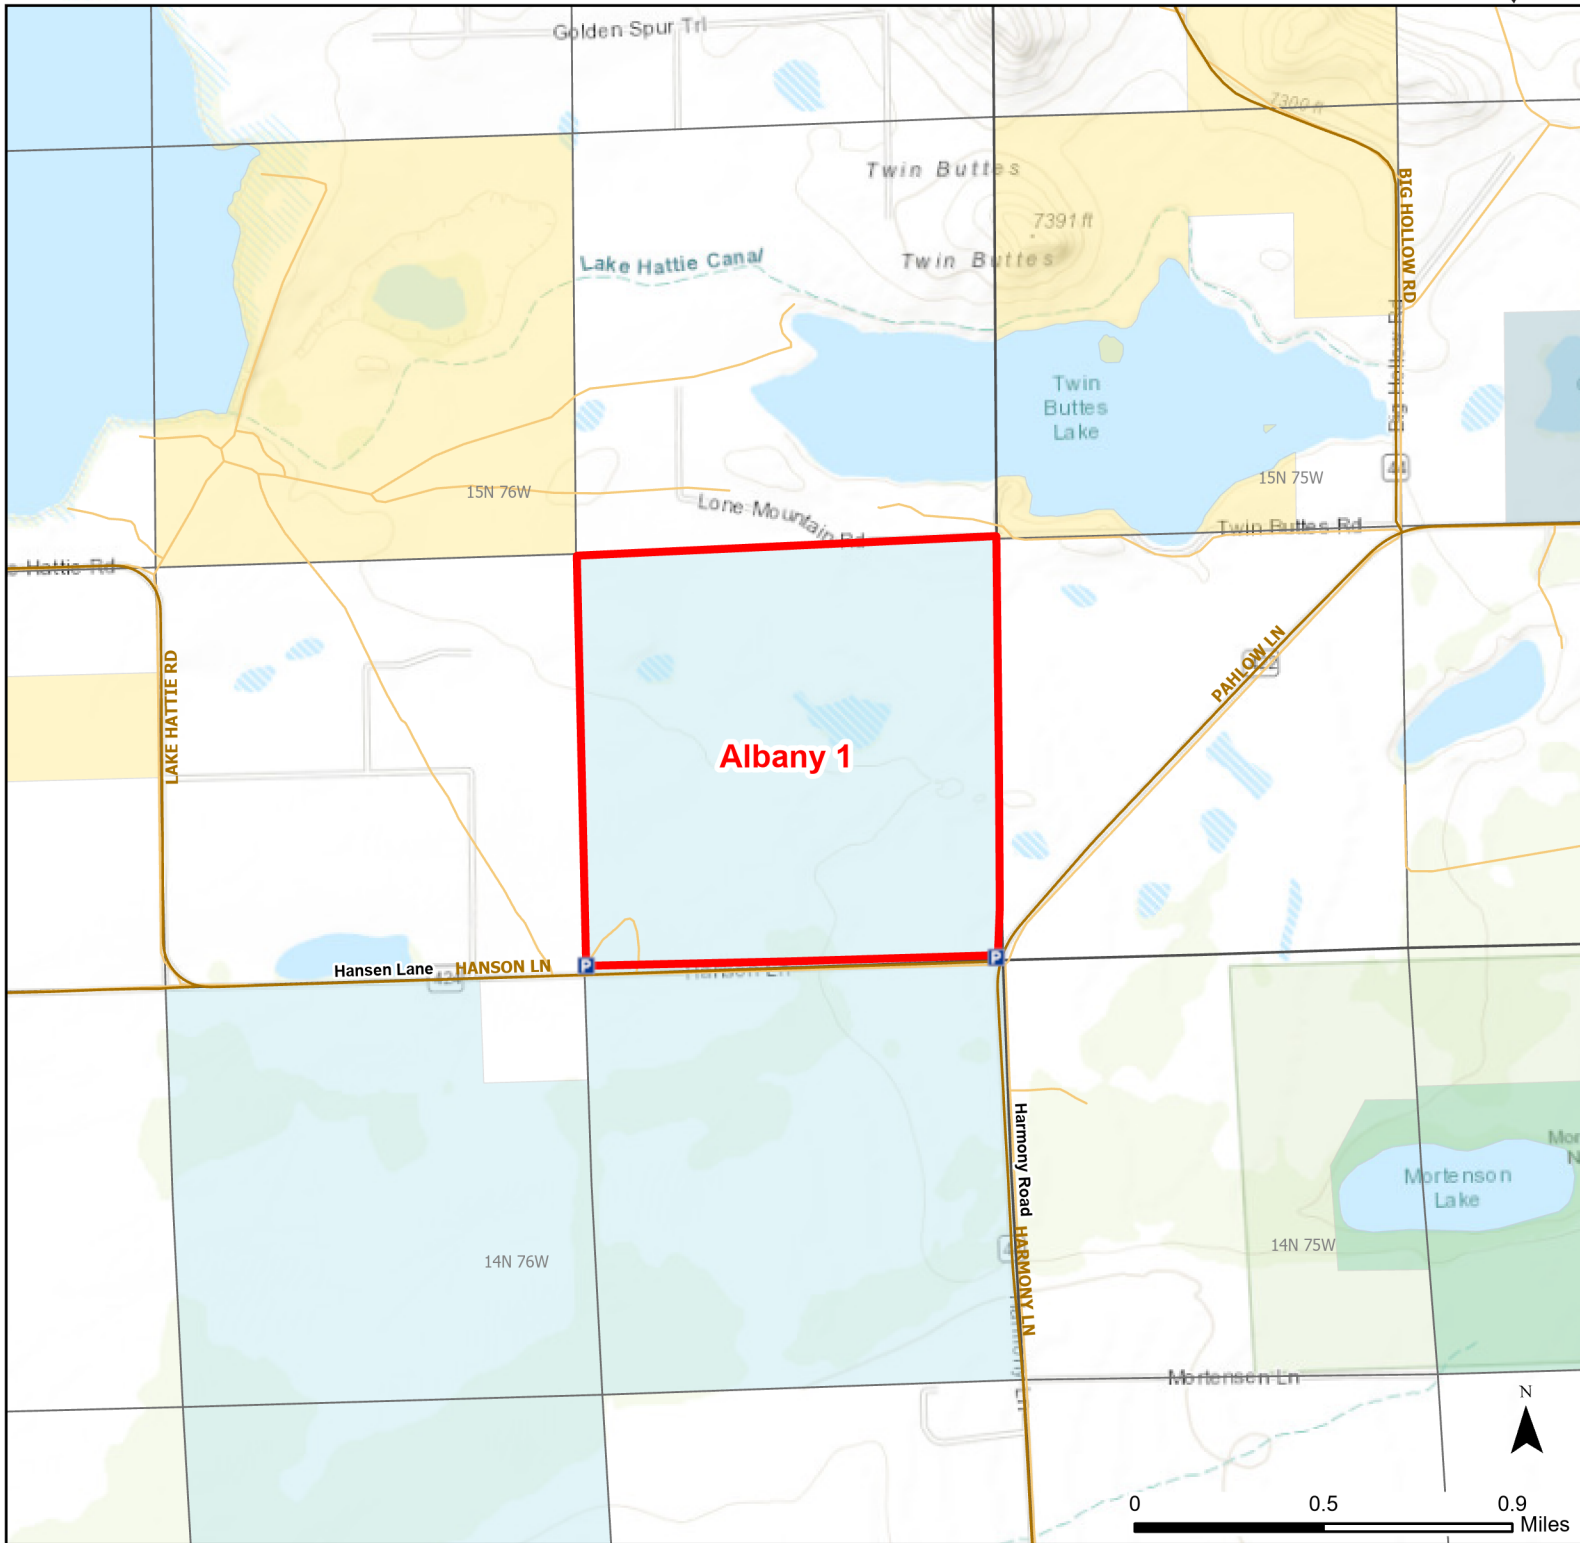

Albany 1 Walk-in Hunting Area

Access Dates:
07/01 - 06/30
2023 Hunt Season

Parking	Closed Road	Boundary	Limited Range Weapons and Archery	State
Coupon Box	Roads	Archery Only	Other	DOD
Road Closed	County Boundaries		CLOSED	BLM
Open Road				Wyoming Game & Fish Dept.
Special Conditions Apply				Forest Service
				Private

This map is for visual use, assistance and general location only, does not represent a survey, and is not to be used for legal conveyance. Hunt Area boundaries are approximate, consult Game and Fish Hunting Regulations for descriptions and restrictions. Access to these private lands for any commercial activity must be gained by contacting the individual landowner(s) directly.