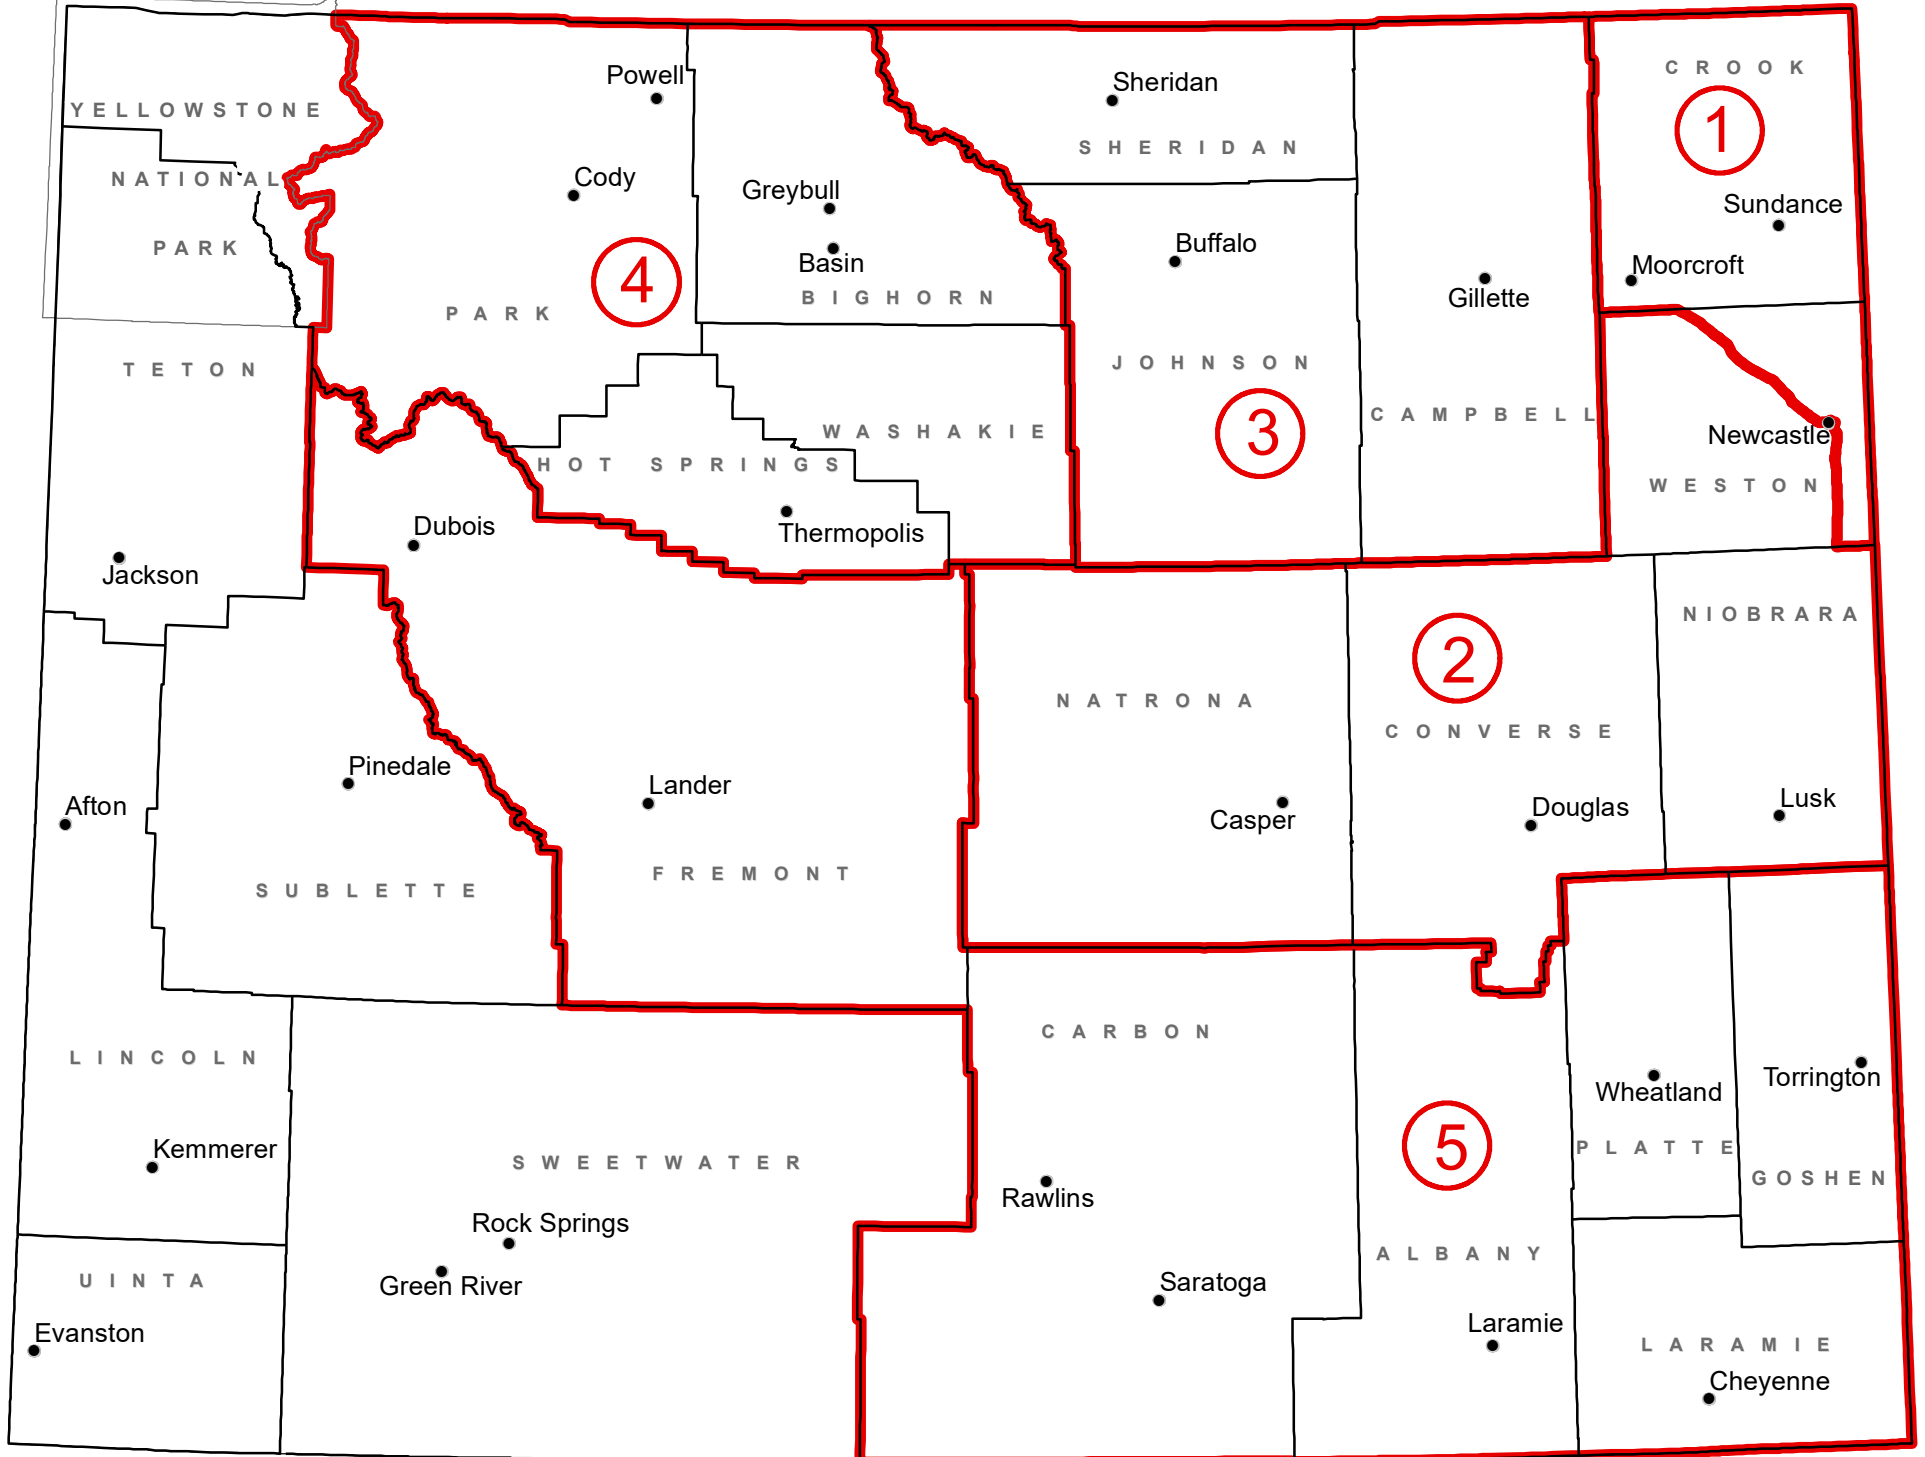

WILD TURKEY HUNT AREAS FALL 2023 - SPRING 2024

THIS MAP IS FOR GENERAL REFERENCE ONLY. Please use the written boundary descriptions in this regulation for detailed boundary information.